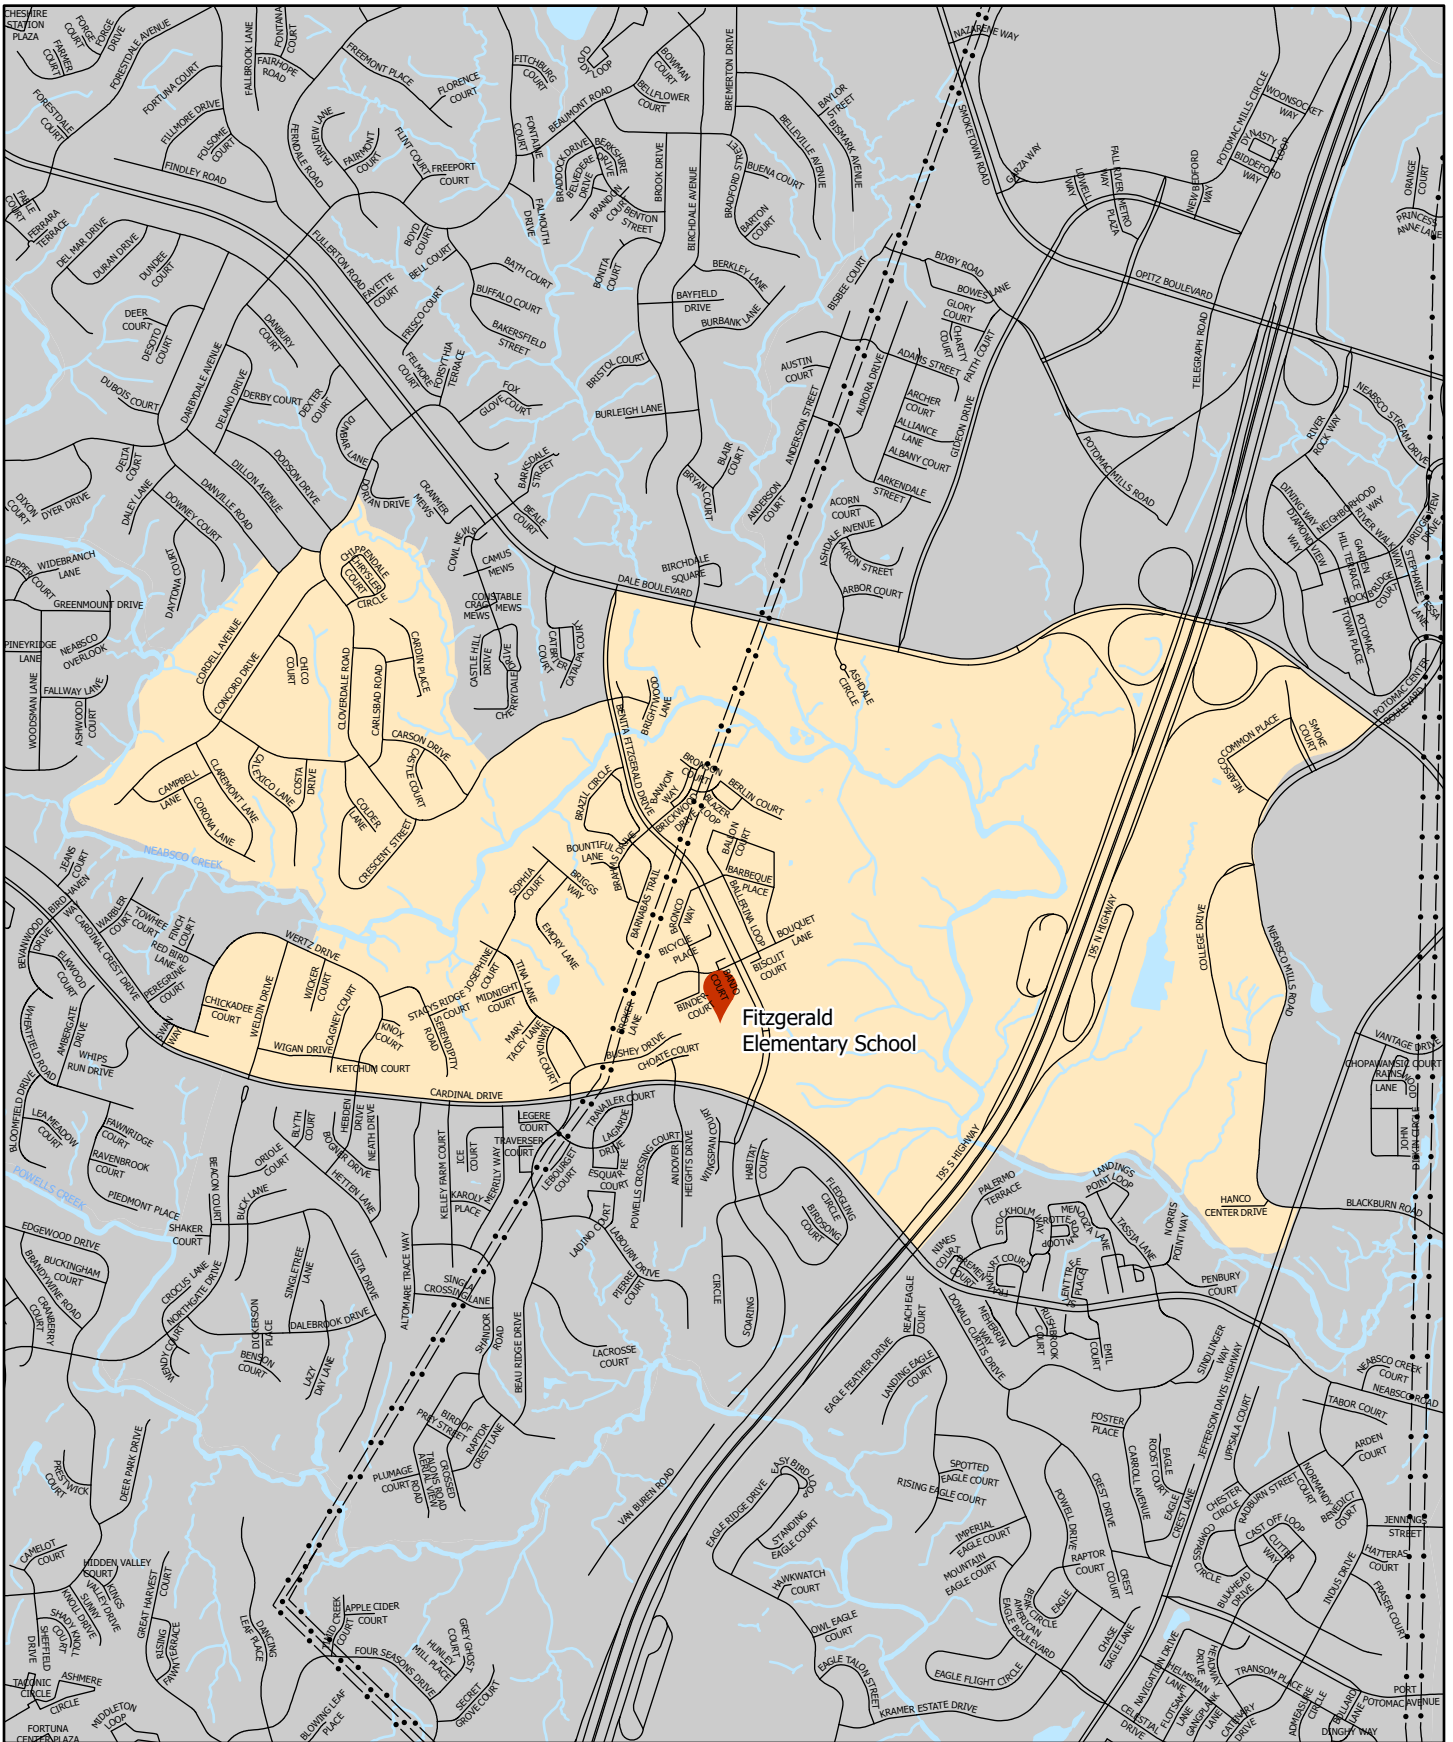

### Precinct 609 - King

Neabsco District

Polling Location

Water

Location Map

King Elementary School  
 13224 Nickleson Drive  
 Woodbridge, VA 22193

**PRINCE WILLIAM**  
 Geographic Information Systems