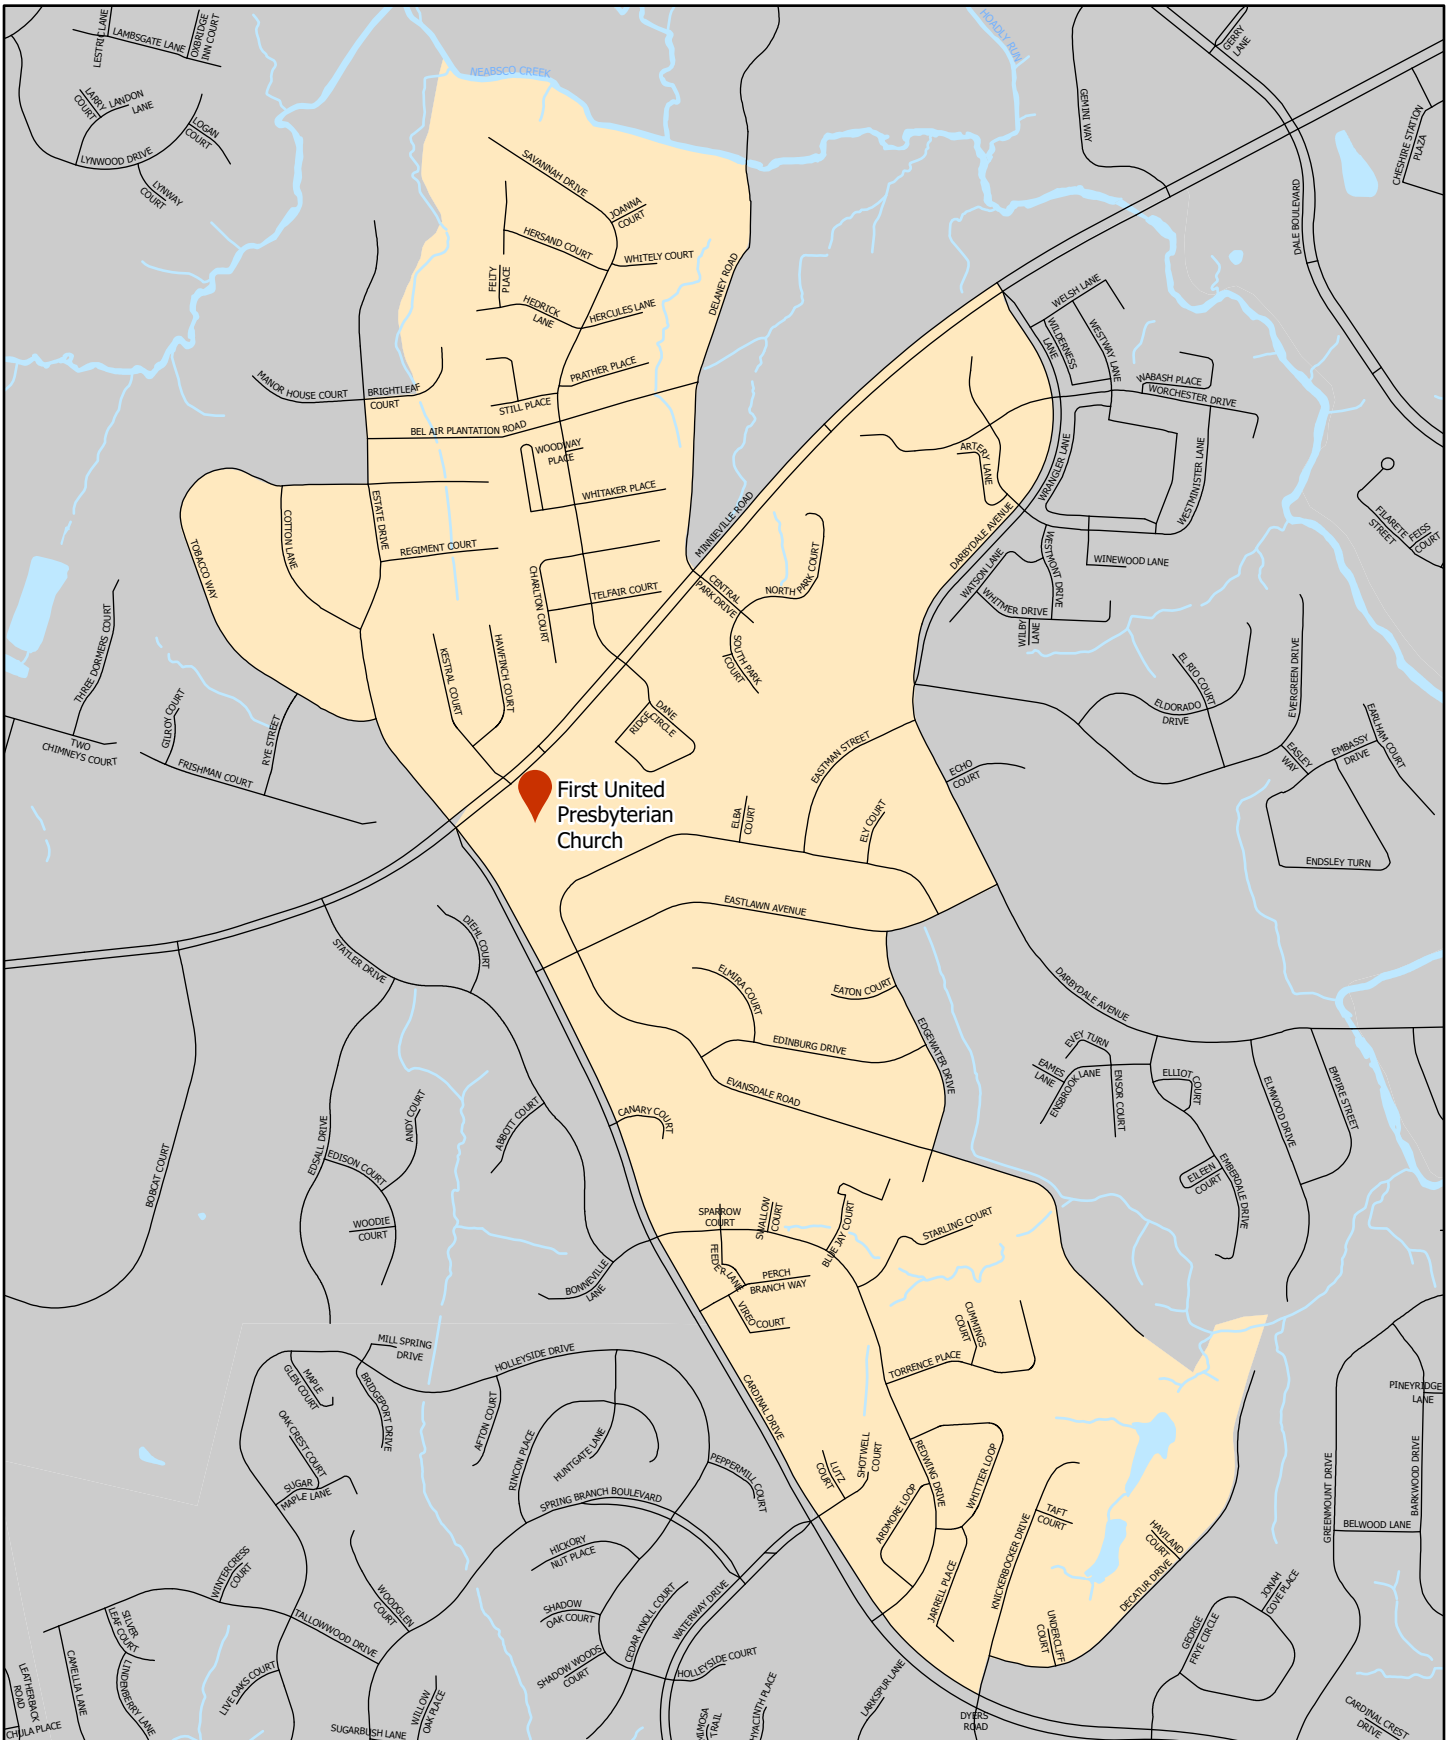

### Precinct 610 - Fitzgerald

Neabsco District

Polling Location

Water

Powerlines

Location Map

Fitzgerald Elementary School  
 15500 Benita Fitzgerald Drive  
 Woodbridge, VA 22193

**PRINCE WILLIAM**  
 Geographic Information Systems