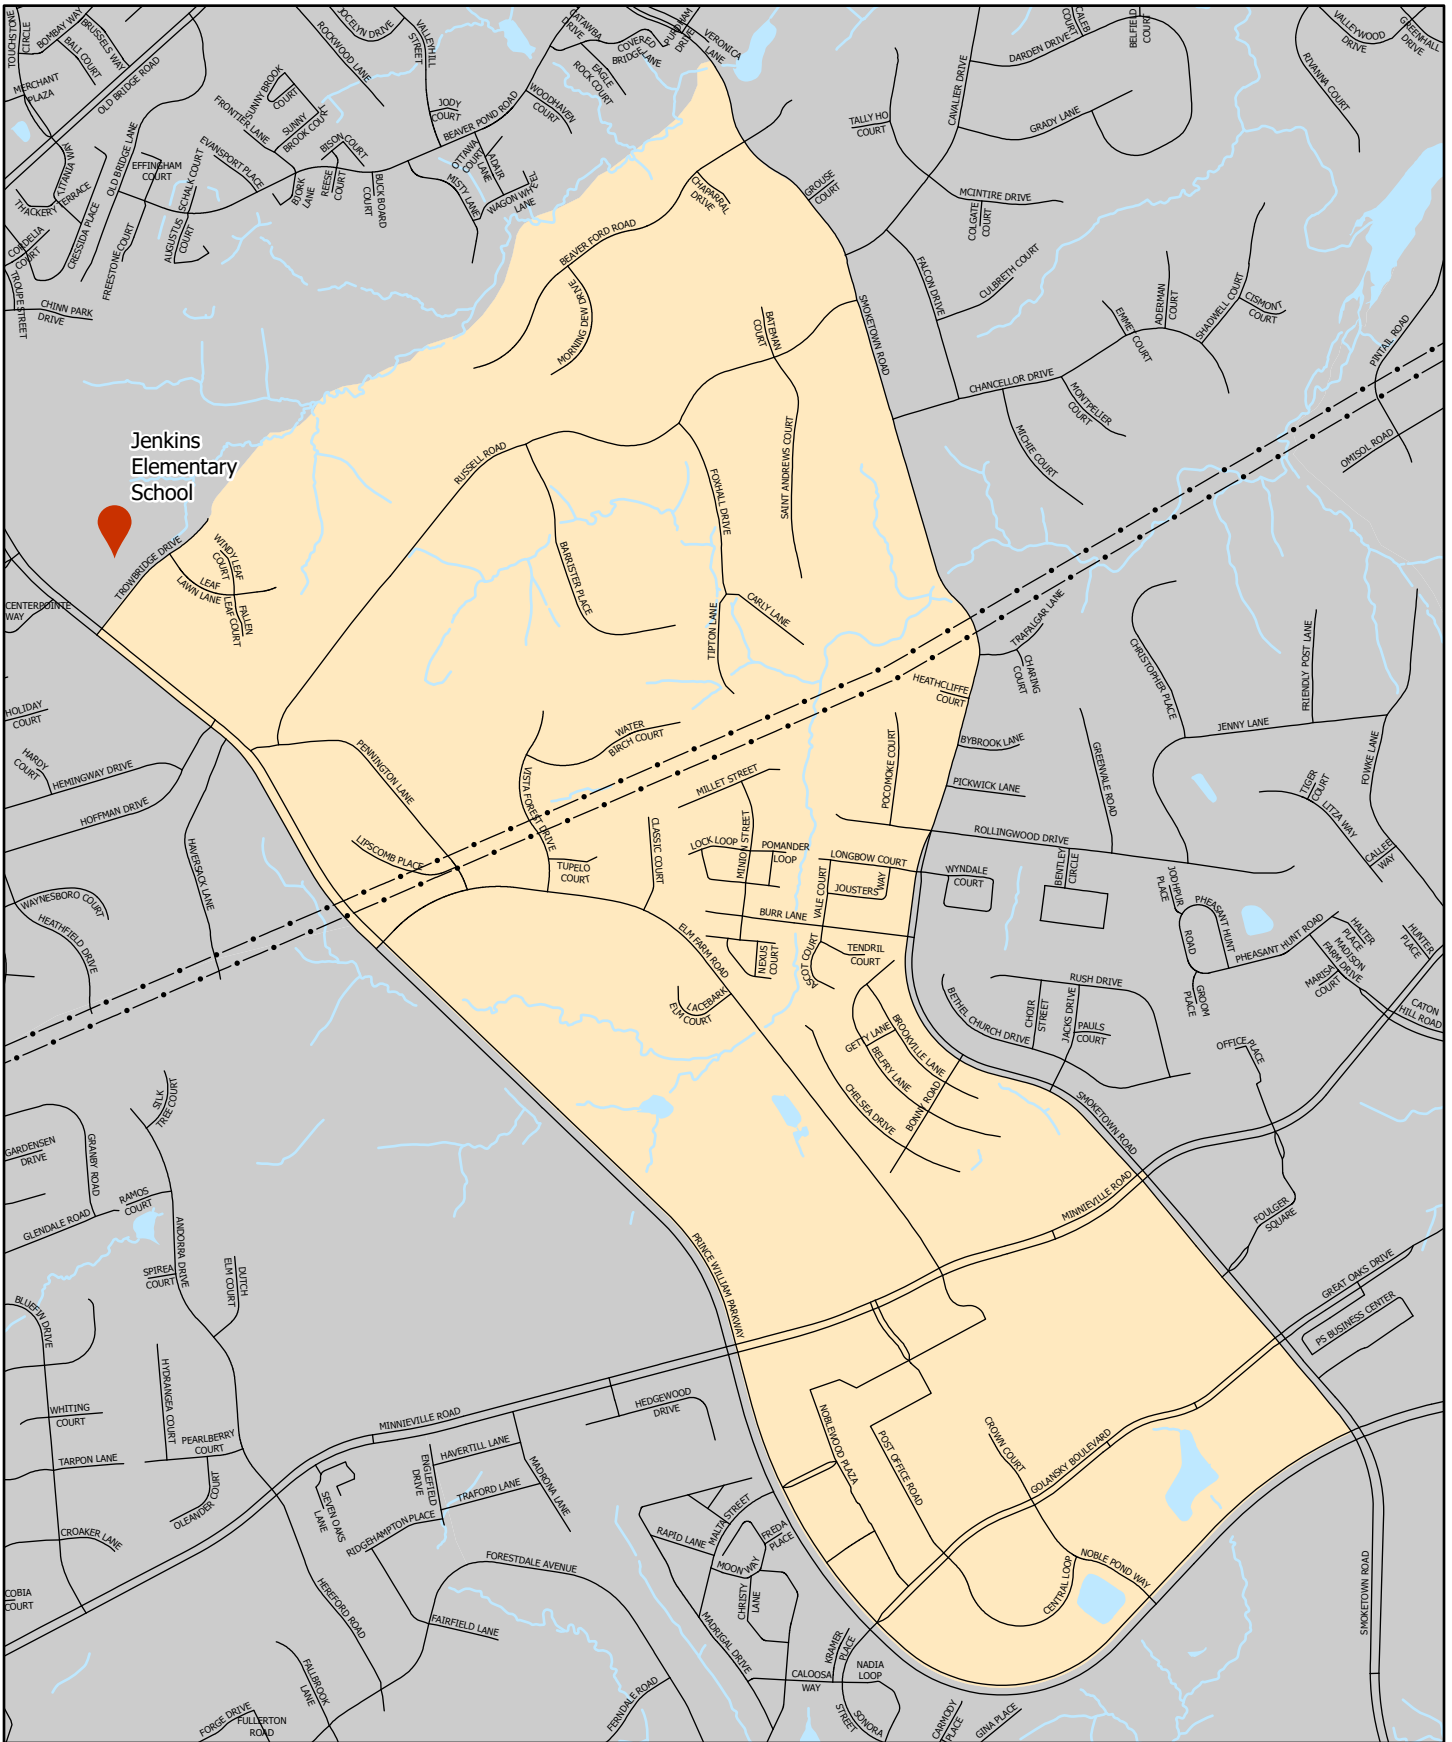

First United  
Presbyterian  
Church

**Precinct 611 - Neabsco**

Neabsco District

Polling Location

Water

Location Map

First United Presbyterian Church  
14391 Minnieville Road  
Woodbridge, VA 22193

**PRINCE WILLIAM**  
Geographic Information Systems