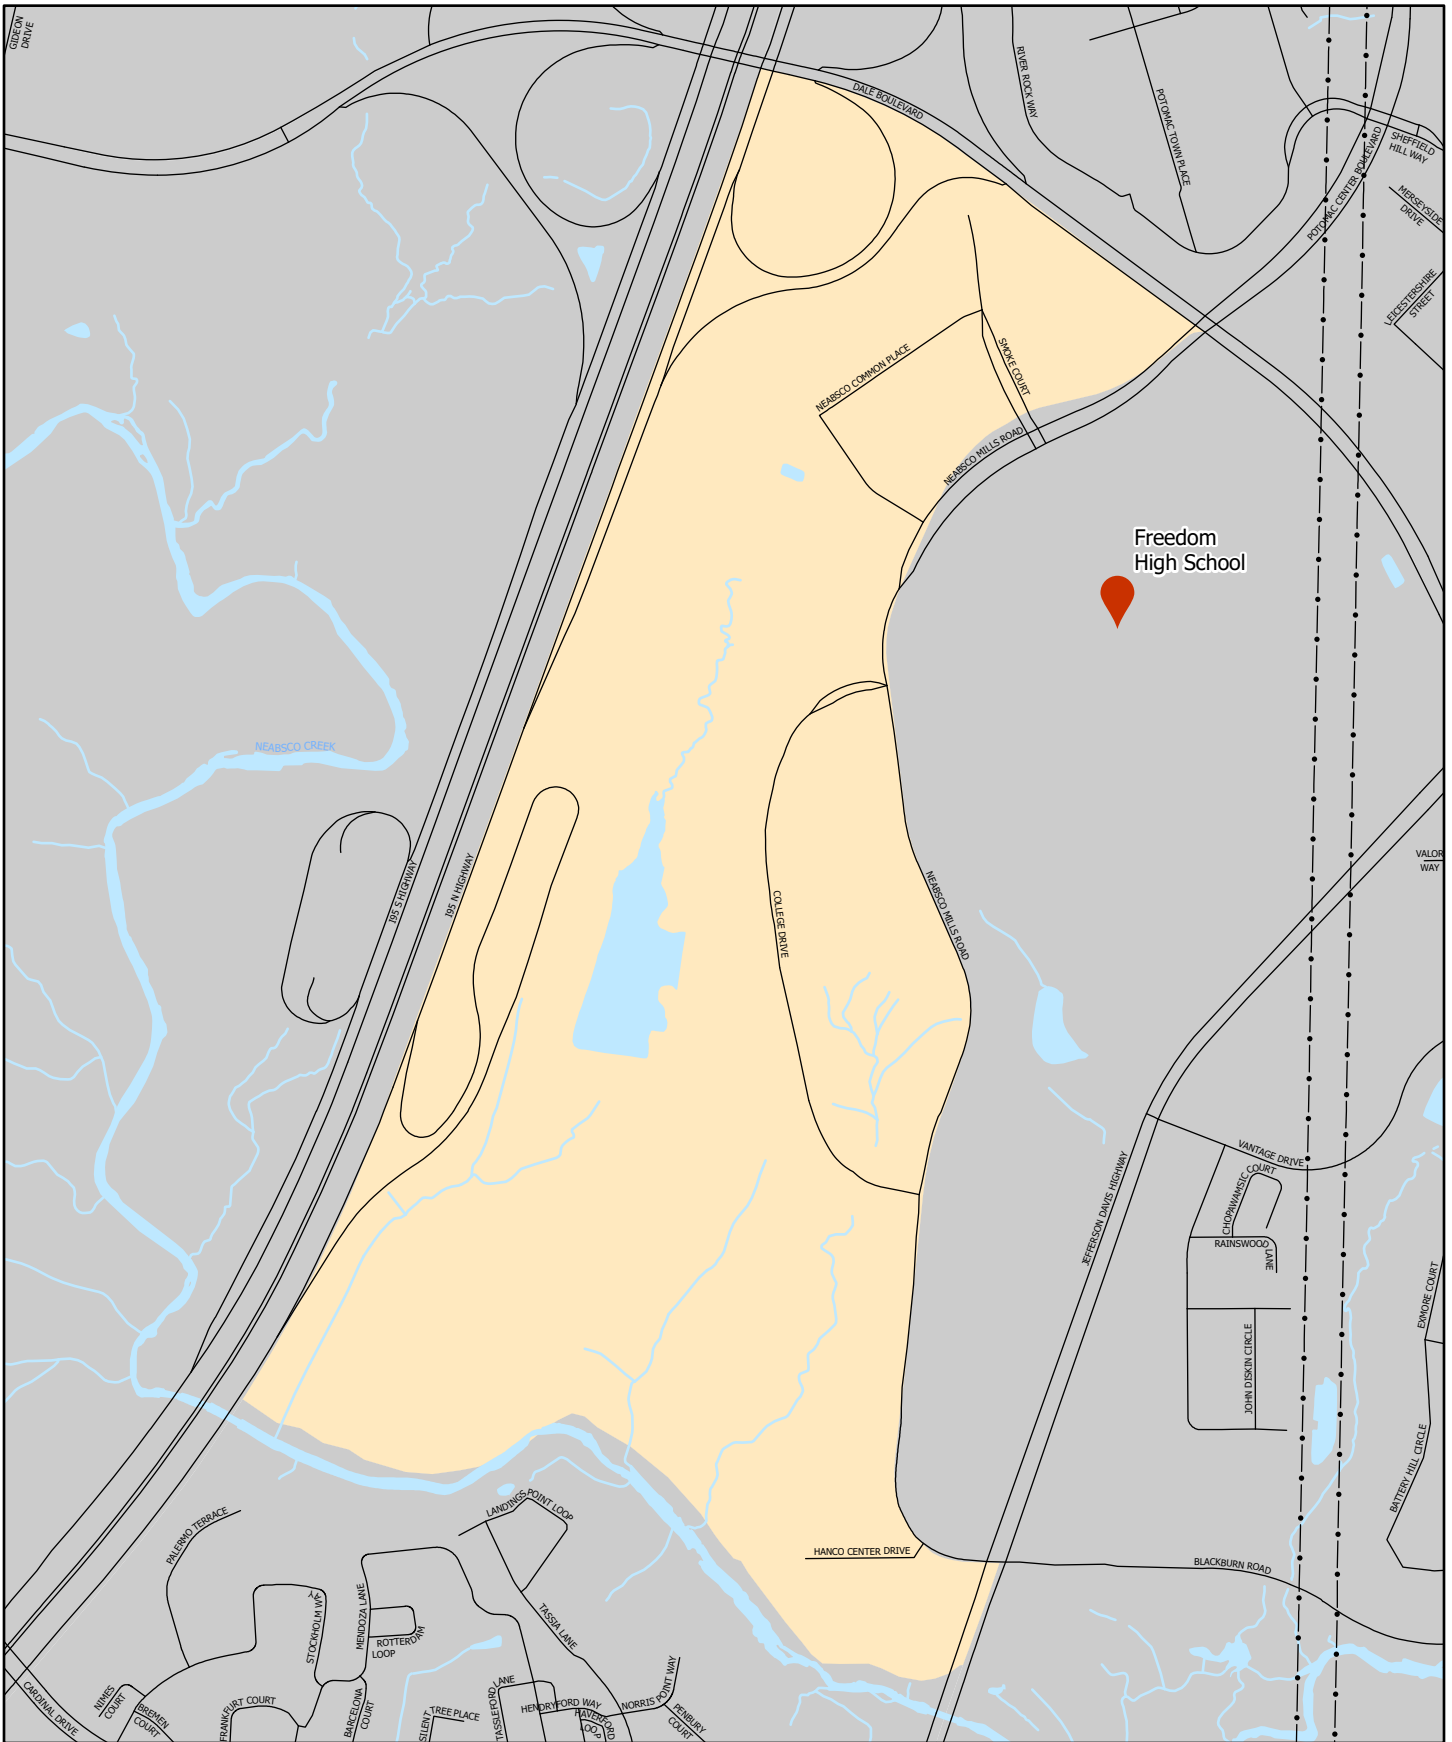

Precinct 615 - Commons

Neabsco District

Polling Location

Water

Powerlines

Freedom High School
15201 Neabsco Mills Road
Woodbridge, VA 22191

PRINCE WILLIAM
Geographic Information Systems