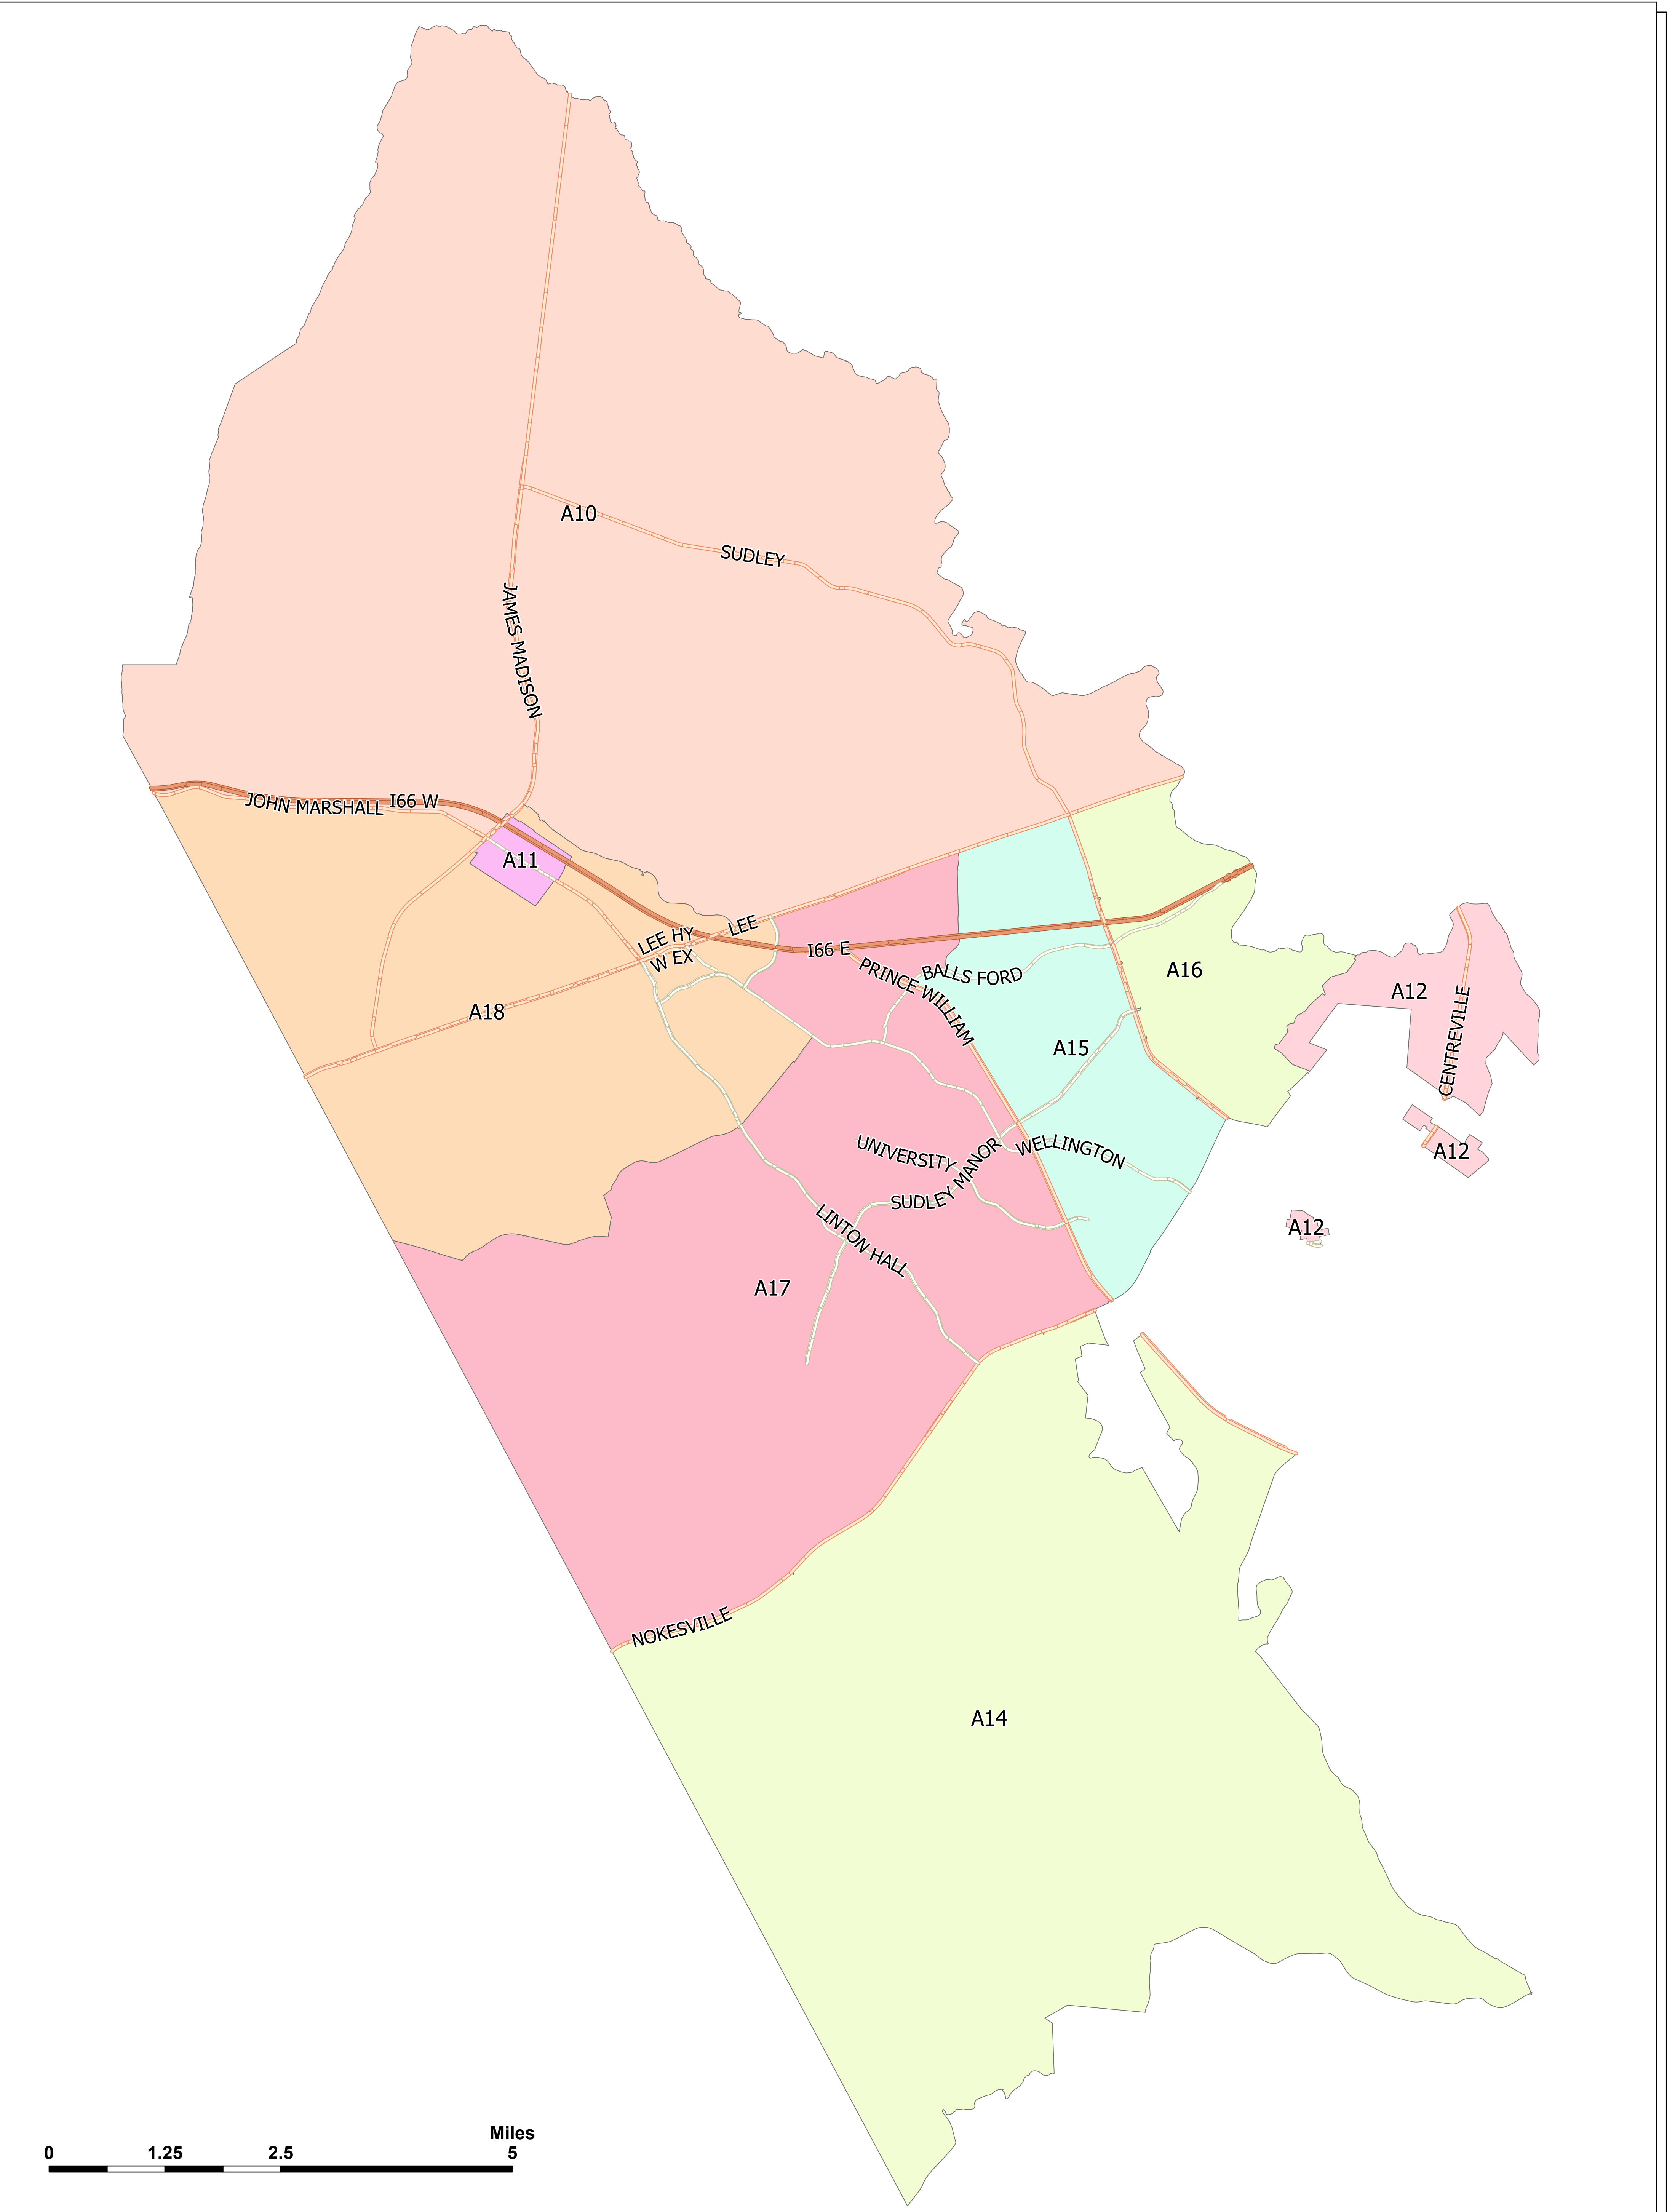

Prince William County Police Department

Western District - Police Sectors

Road Type	Sector
Interstate Highway	A10
Primary Road	A11
Secondary Road	A12
	A14
	A15
	A16
	A17
	A18

Legal Disclaimer:
 The information contained on this map is not to be construed or used as a "legal description." Map information is believed to be accurate but accuracy is not guaranteed. Any errors or omissions should be reported to the Prince William County Geographic Information Systems Office of the Department of Information Technology. In no event will Prince William County be liable for any damages, including loss of data, lost profits, business interruption, loss of business information or other pecuniary loss that might arise from the use of this map or the information it contains. Any determination of Topography or Contours, or any depiction of physical improvements, property lines or boundaries is for general information only and shall not be used for the design, modification, or construction of improvements to real property or for flood plain determination.