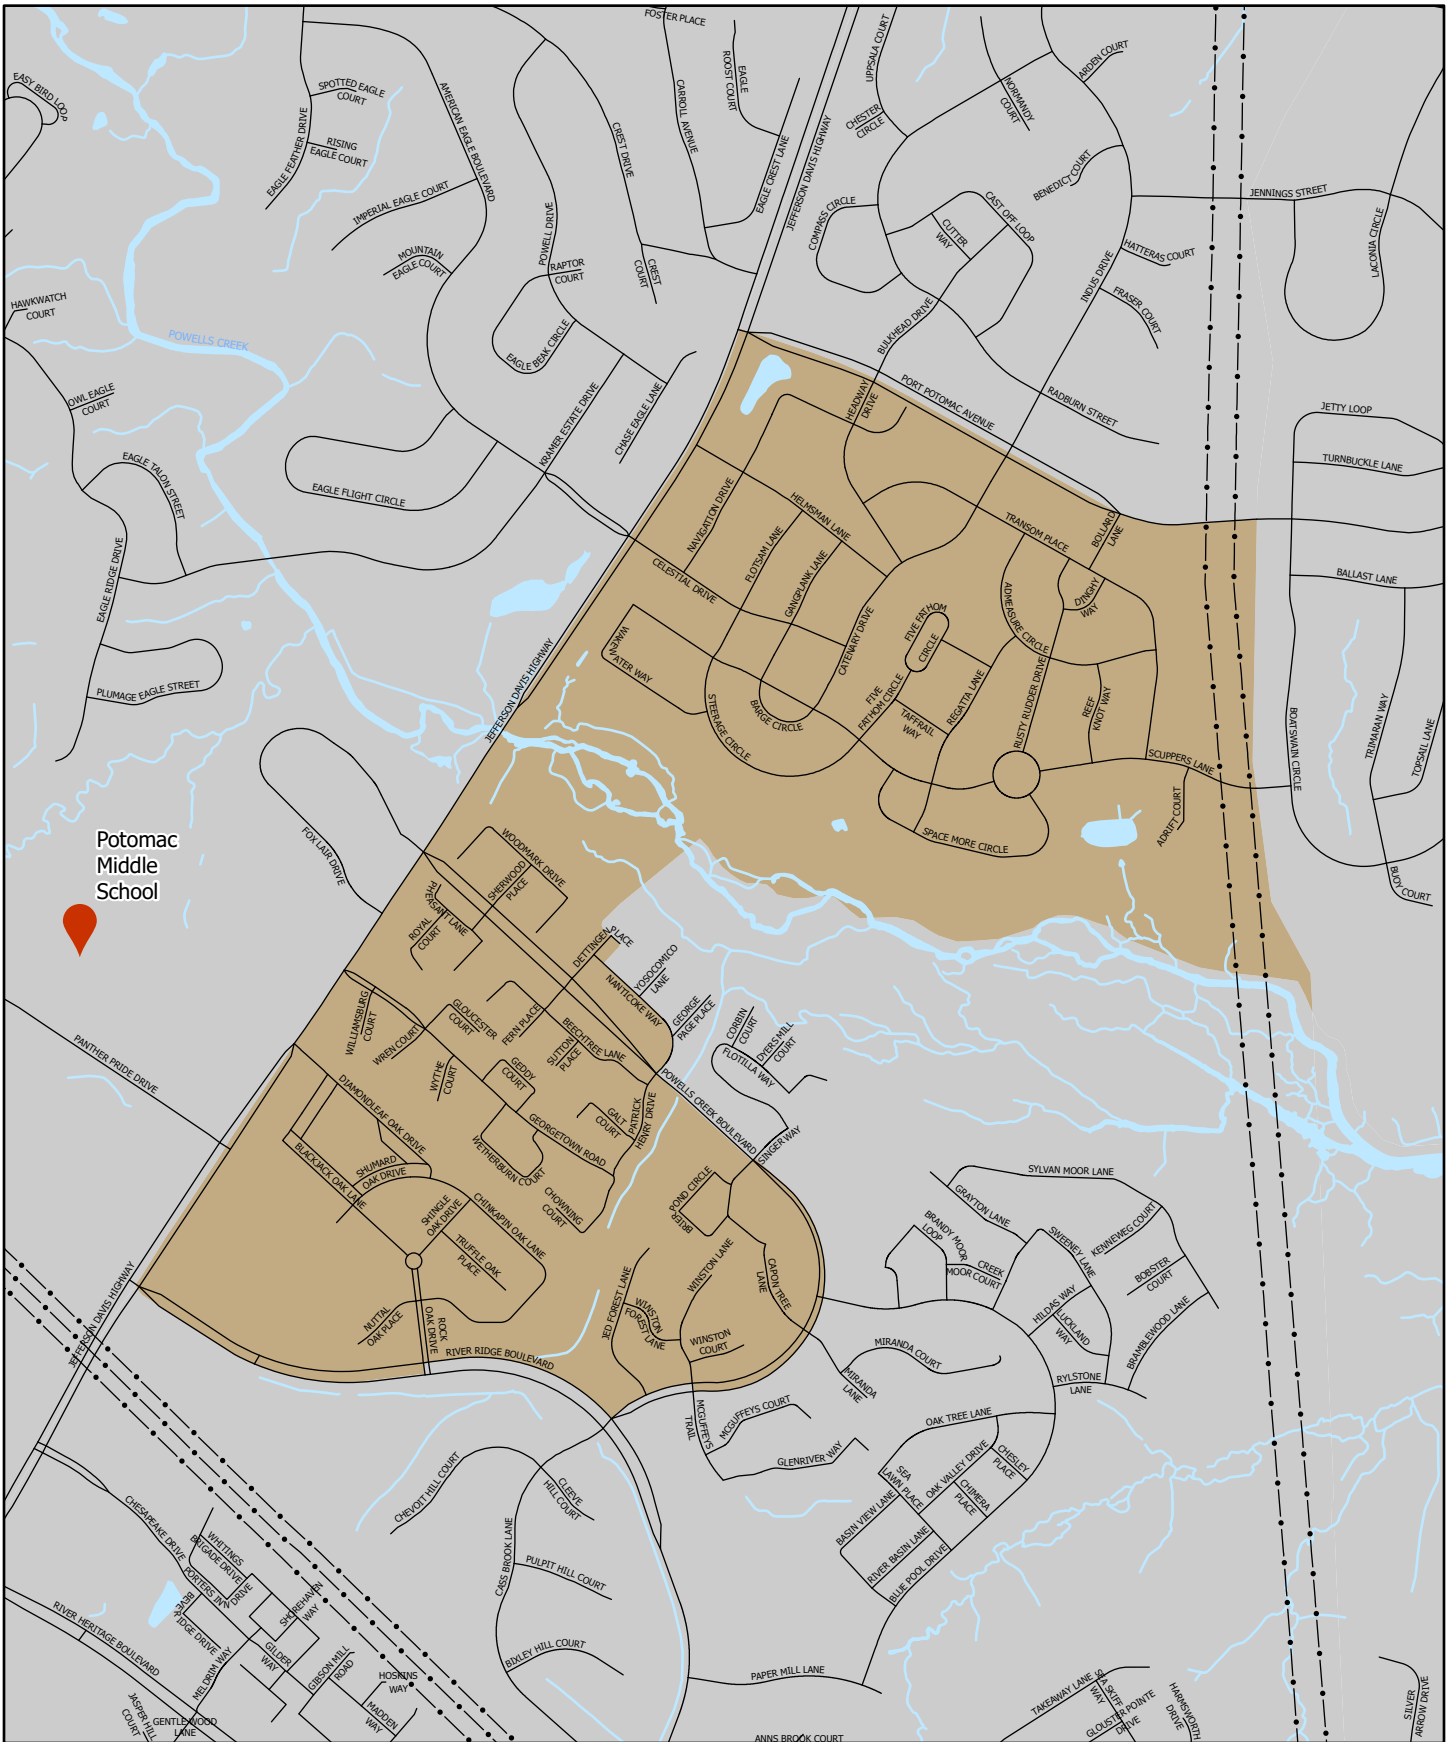

-  Polling Location
-  Water
-  Powerlines
-  Census Block Boundary

Location Map

Freedom High School
 15201 Neabsco Mills Road
 Woodbridge, VA 22191

PRINCE WILLIAM
 Geographic Information Systems

Potomac Middle School