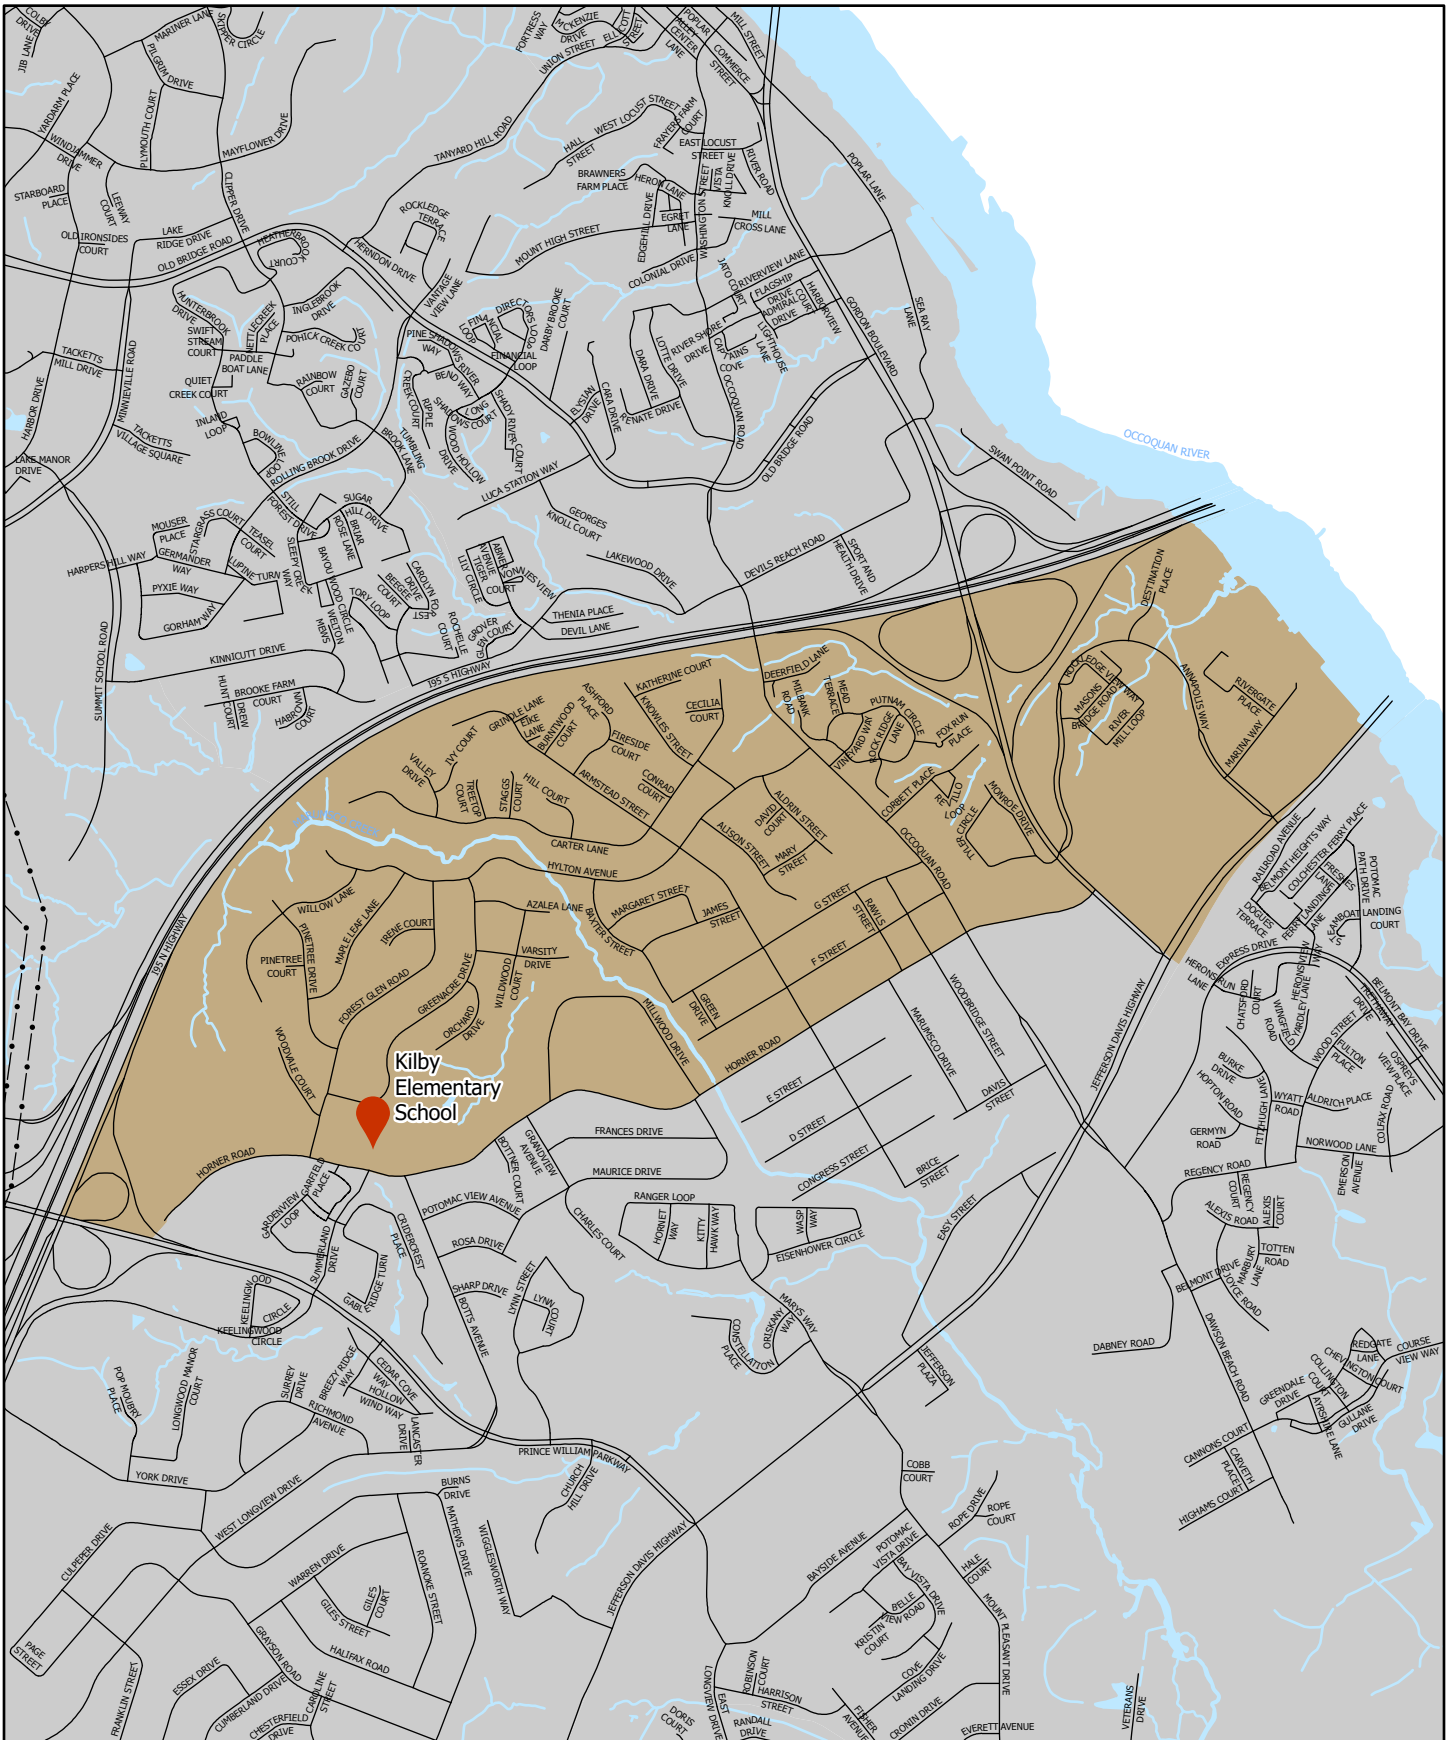

Precinct 707 - Kilby
Woodbridge District

Polling Location

Water

Powerlines

Kilby Elementary School
1800 Horner Road
Woodbridge, VA 22191

PRINCE WILLIAM
Geographic Information Systems