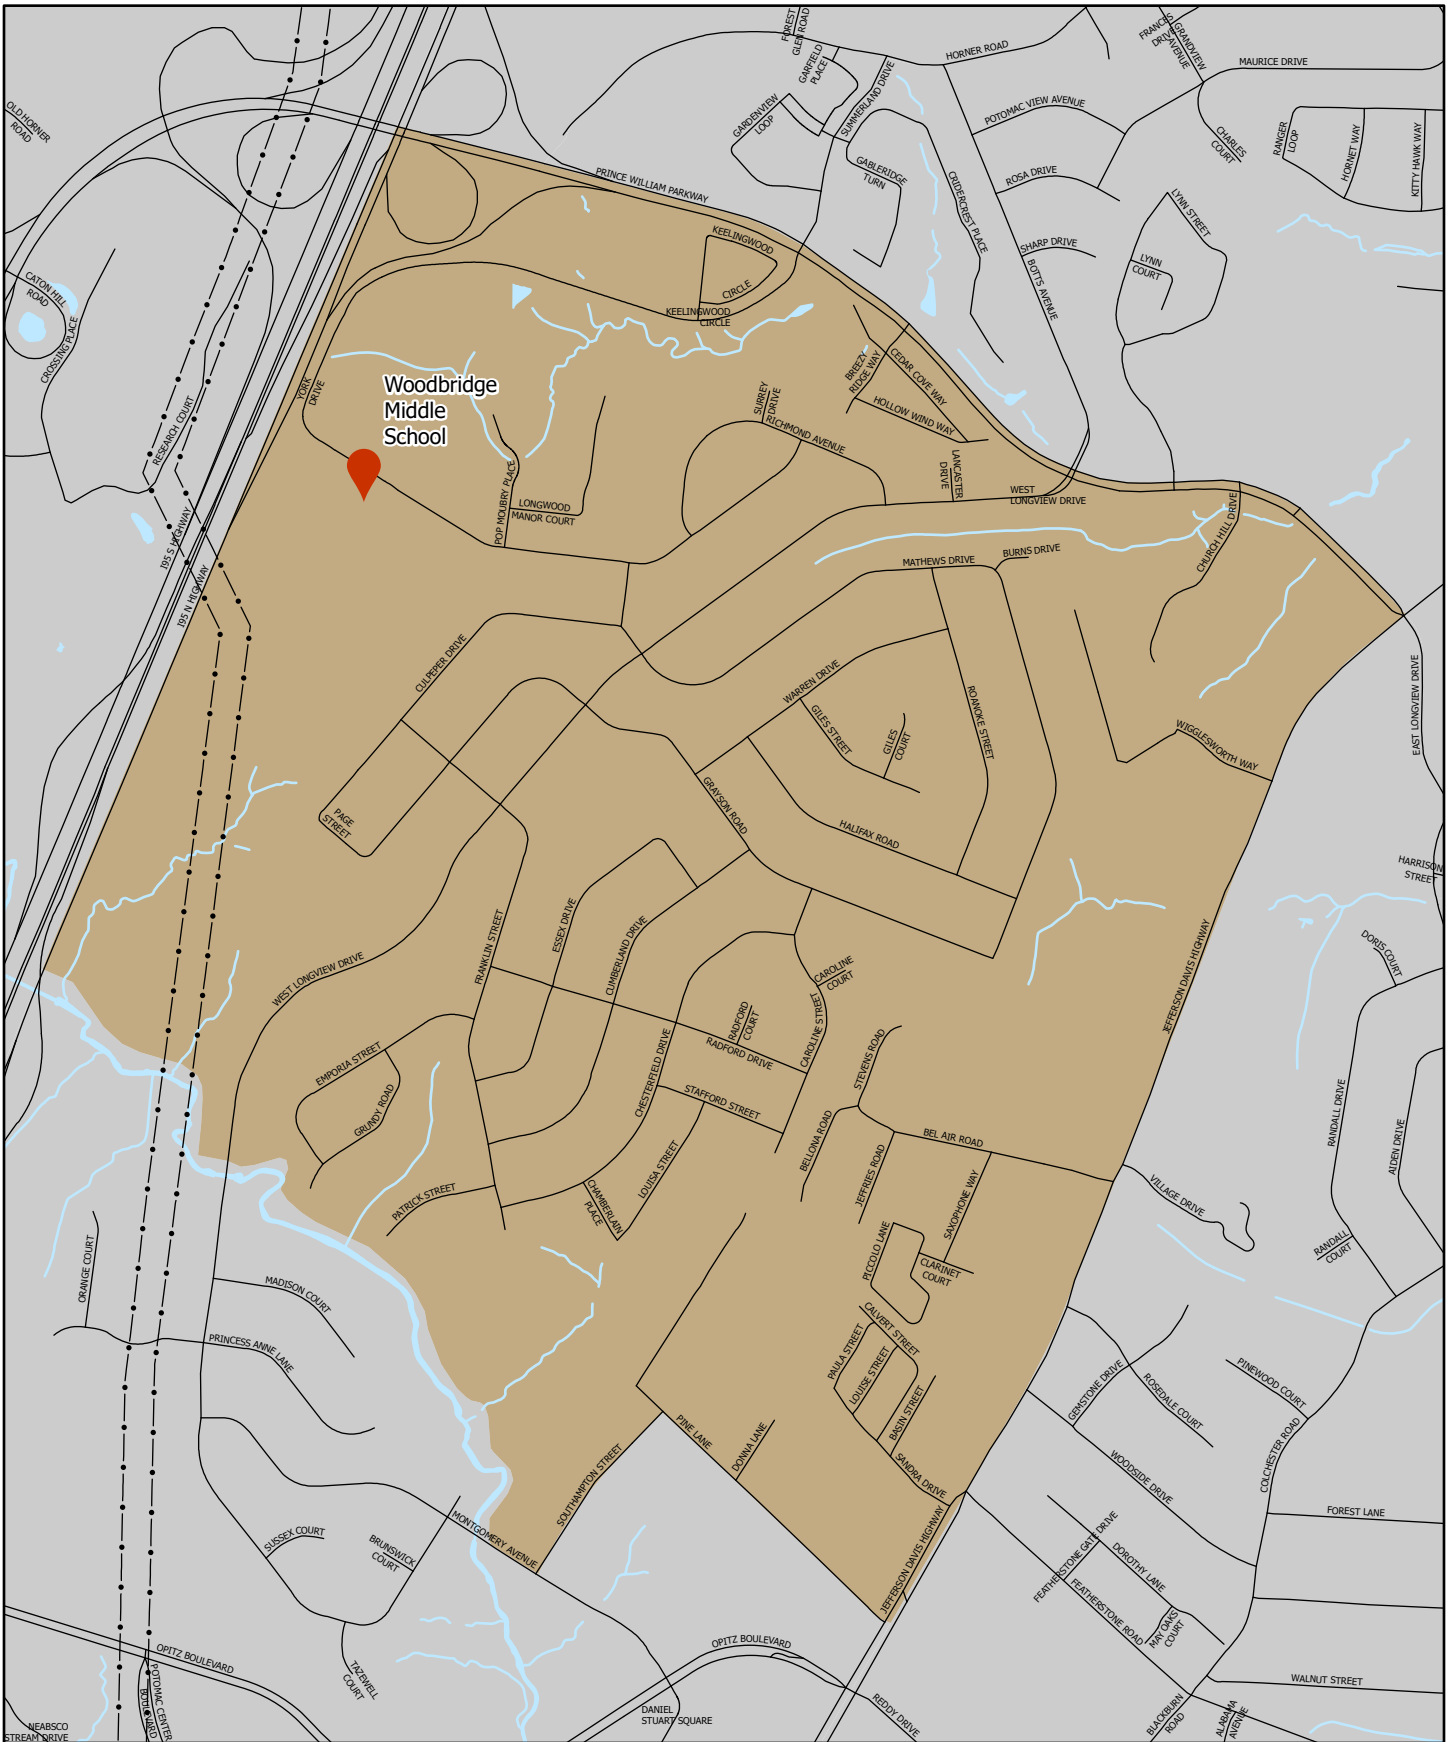

Precinct 710 - Powells Creek
Woodbridge District

Polling Location

Water

Powerlines

Location Map

Potomac Middle School
3130 Panther Pride Drive
Dumfries, VA 22026

PRINCE WILLIAM
Geographic Information Systems