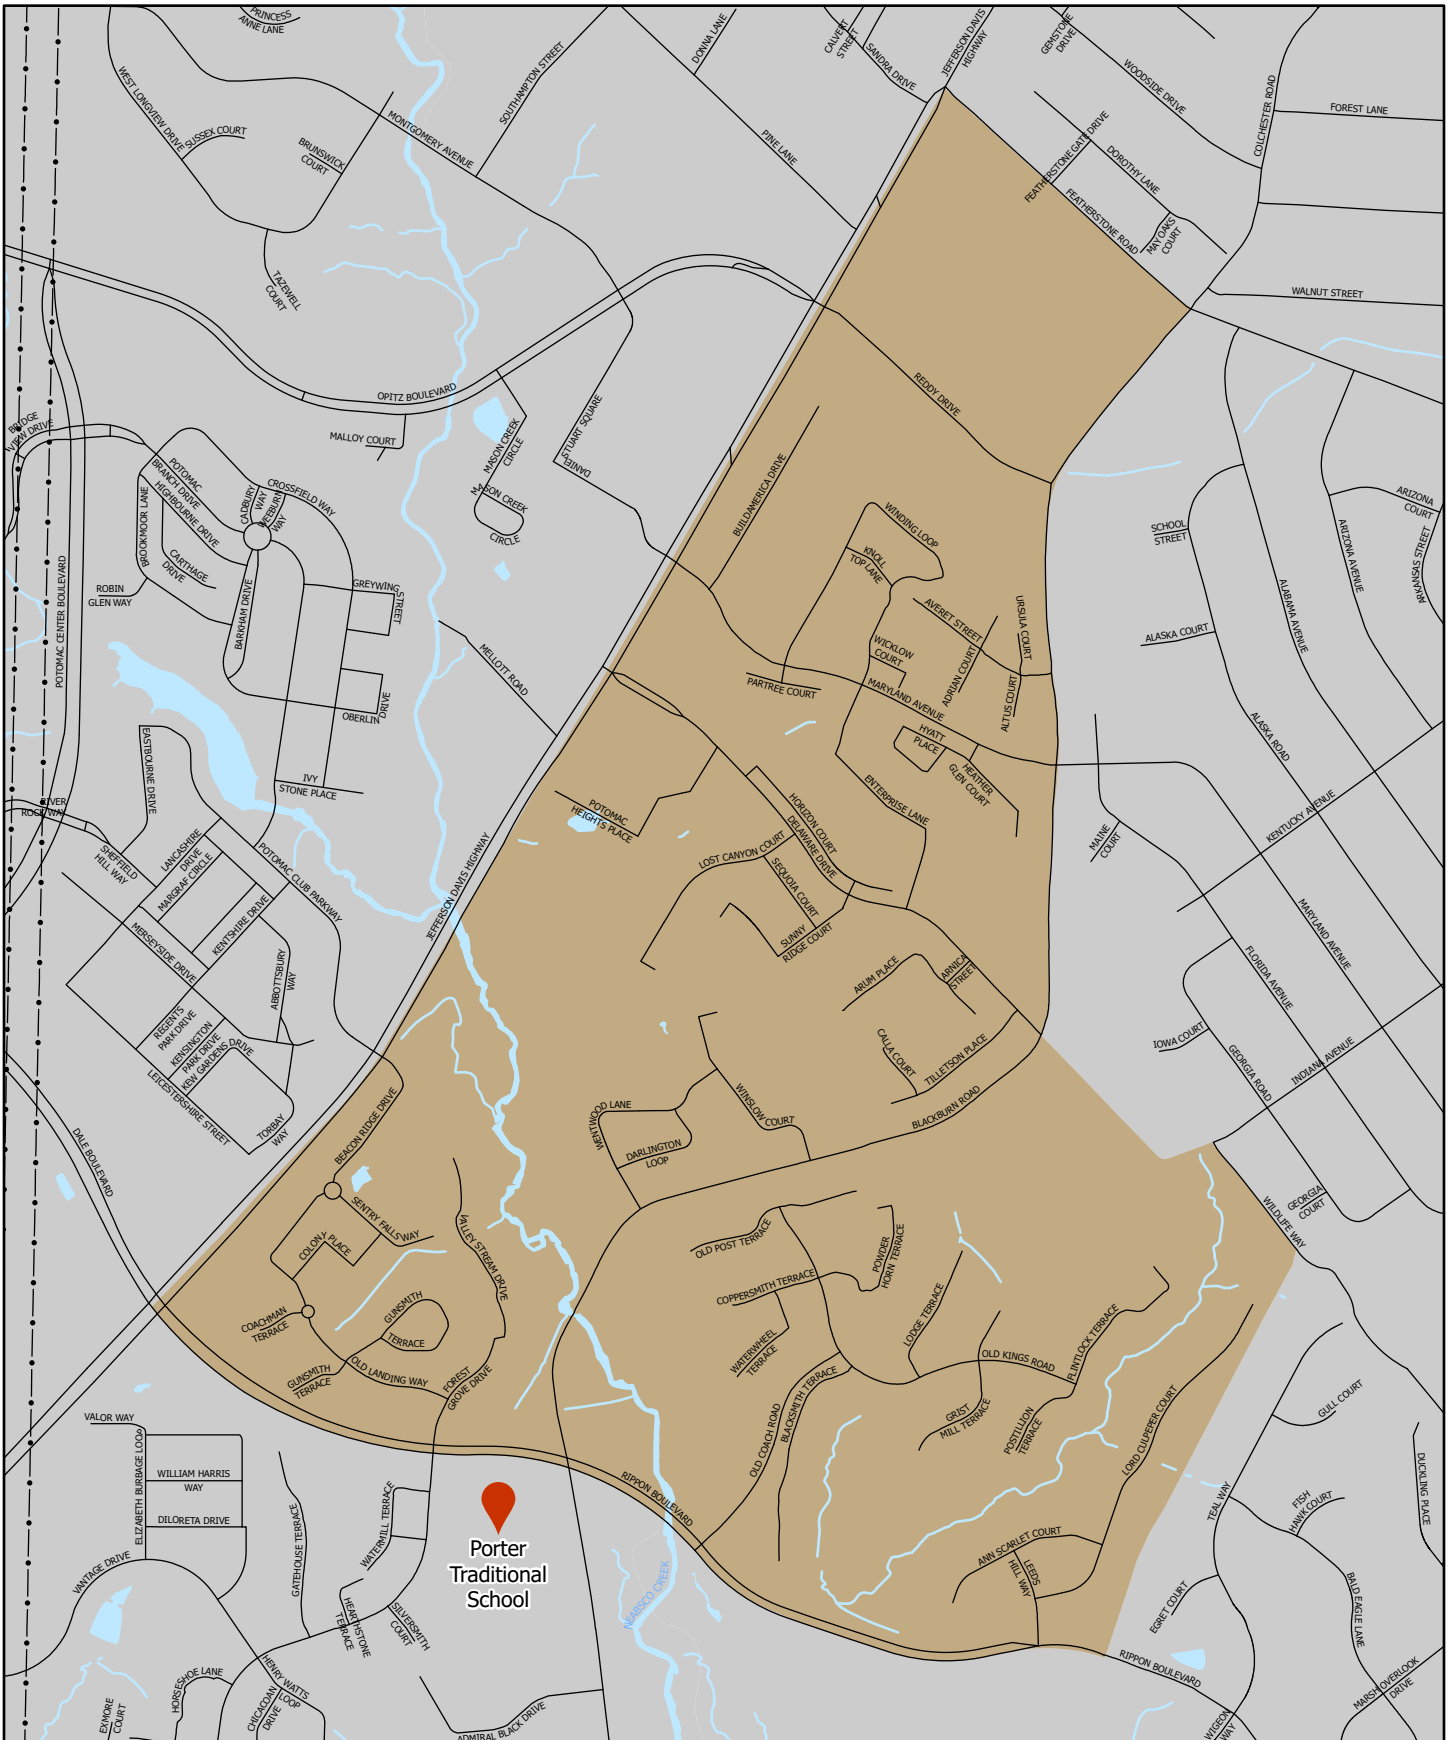

PRINCE WILLIAM
Geographic Information Systems

Precinct 704 - Porter

Woodbridge District

Polling Location

Water

Powerlines

Location Map

Porter Traditional School
 15311 Forest Grove Drive
 Woodbridge, VA 22191