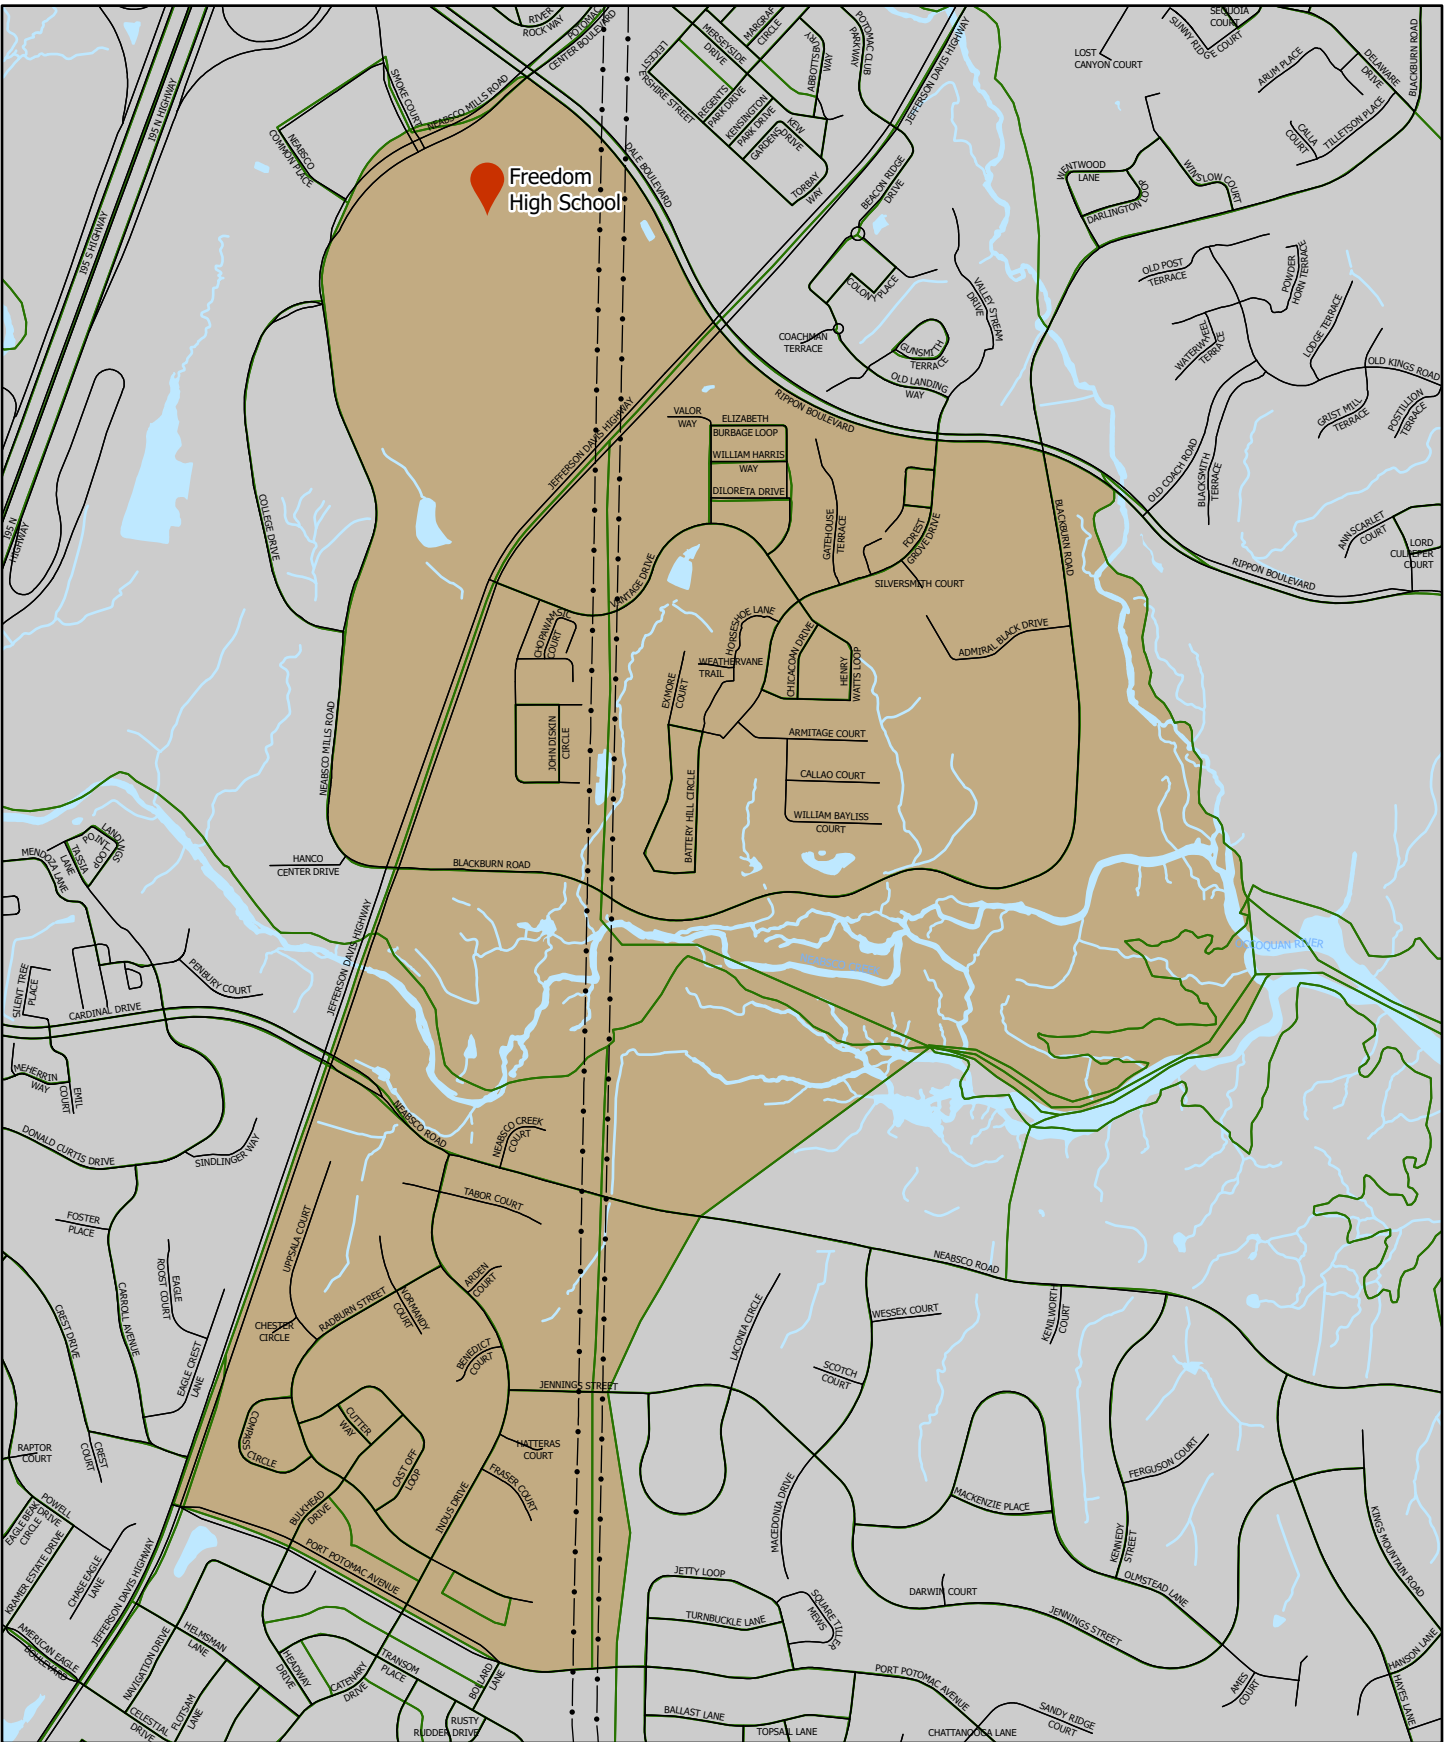

Polling Location

Water

Powerlines

Location Map

River Oaks Elementary School
 16950 McGuffeys Trail
 Woodbridge, VA 22191

PRINCE WILLIAM
 Geographic Information Systems

Precinct 709 - Freedom

Woodbridge District

-  Polling Location
-  Water
-  Powerlines
-  Census Block Boundary

Location Map

Freedom High School
 15201 Neabsco Mills Road
 Woodbridge, VA 22191

PRINCE WILLIAM
 Geographic Information Systems

Potomac Middle School