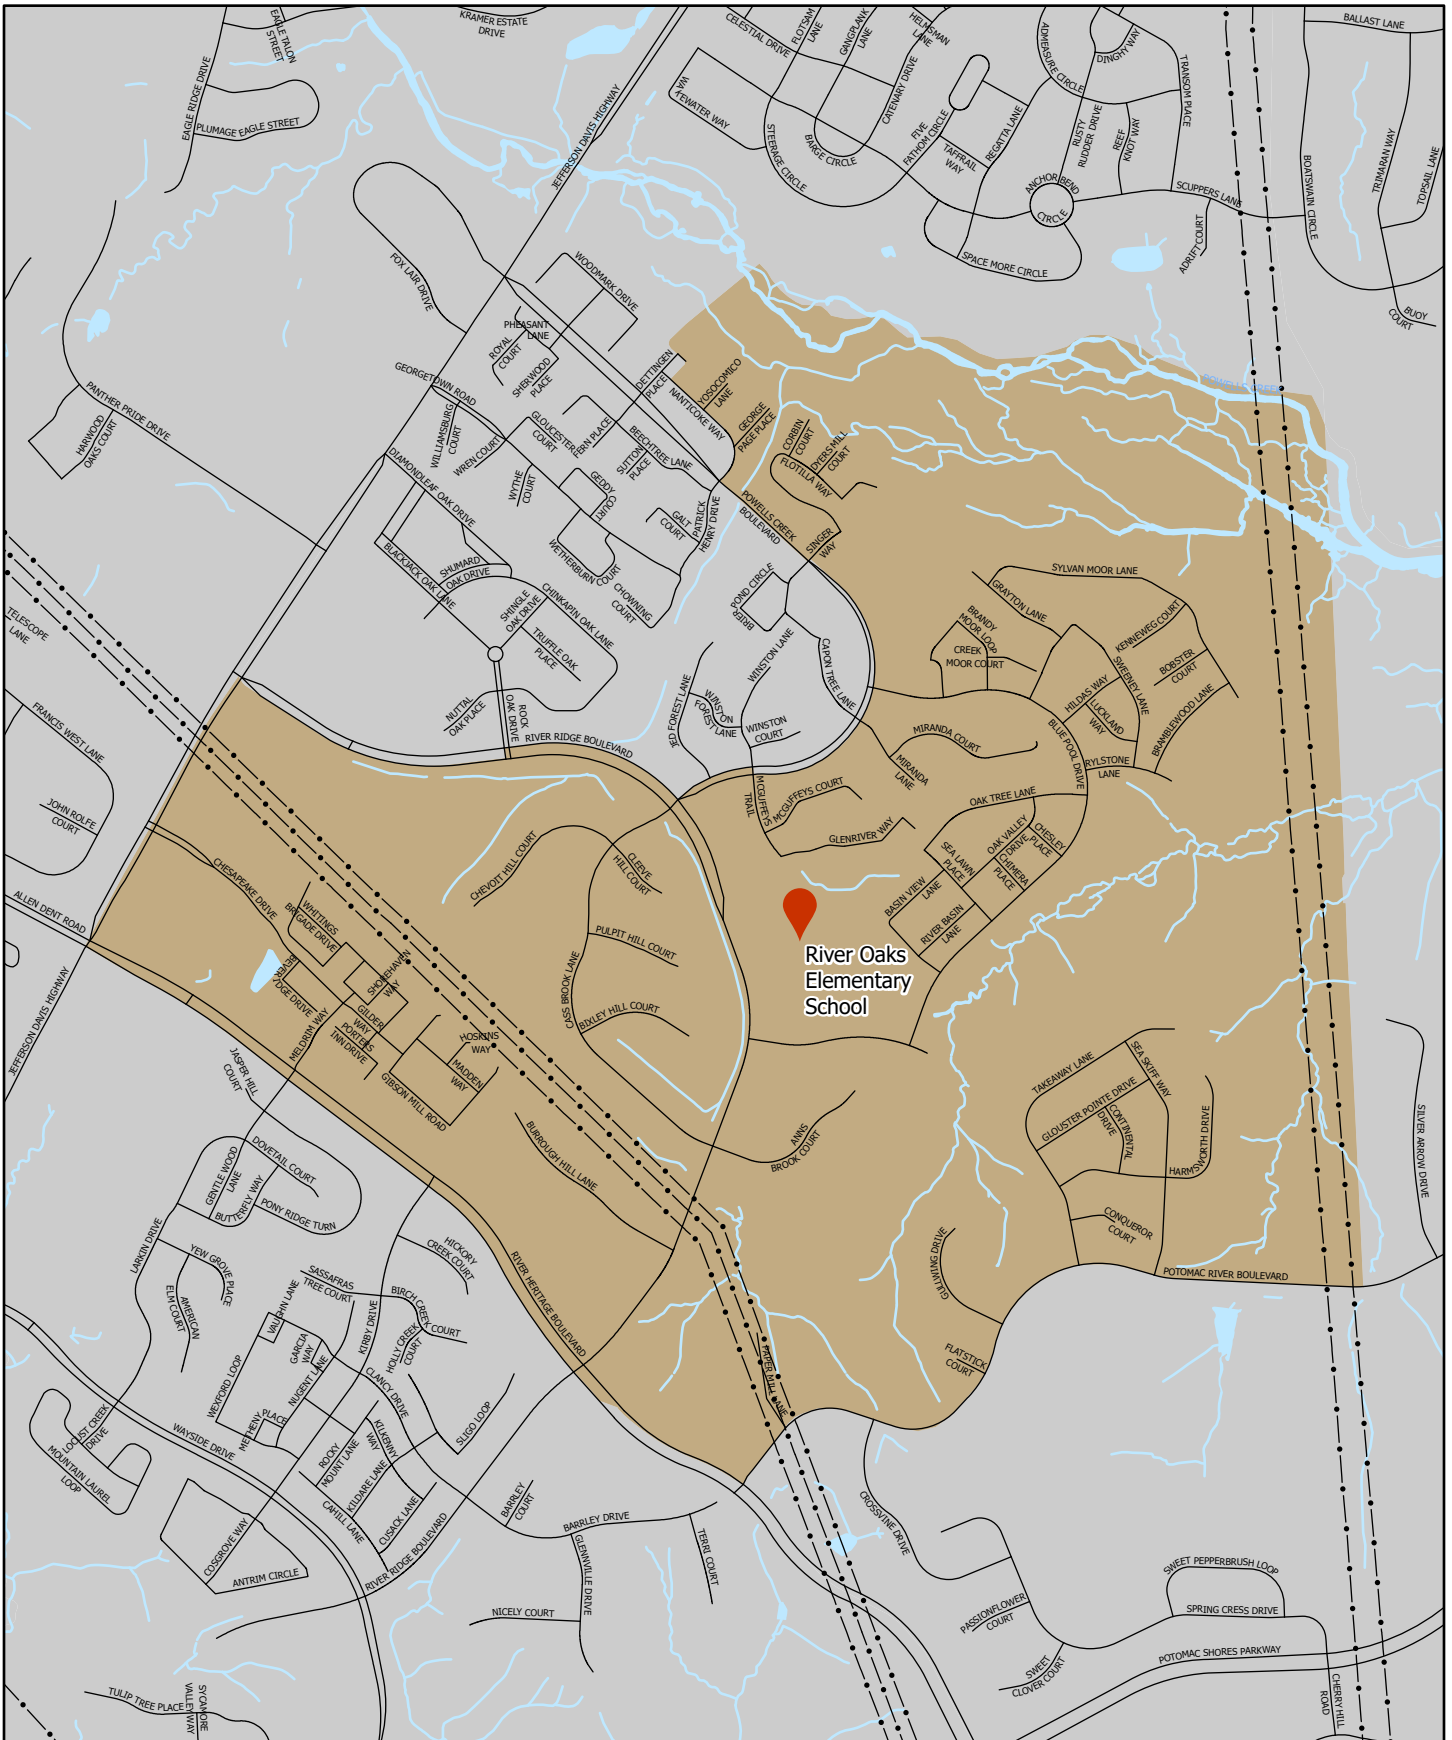

Precinct 708 - River Oaks

Woodbridge District

Polling Location

Water

Powerlines

River Oaks Elementary School
16950 McGuffeys Trail
Woodbridge, VA 22191

PRINCE WILLIAM
Geographic Information Systems