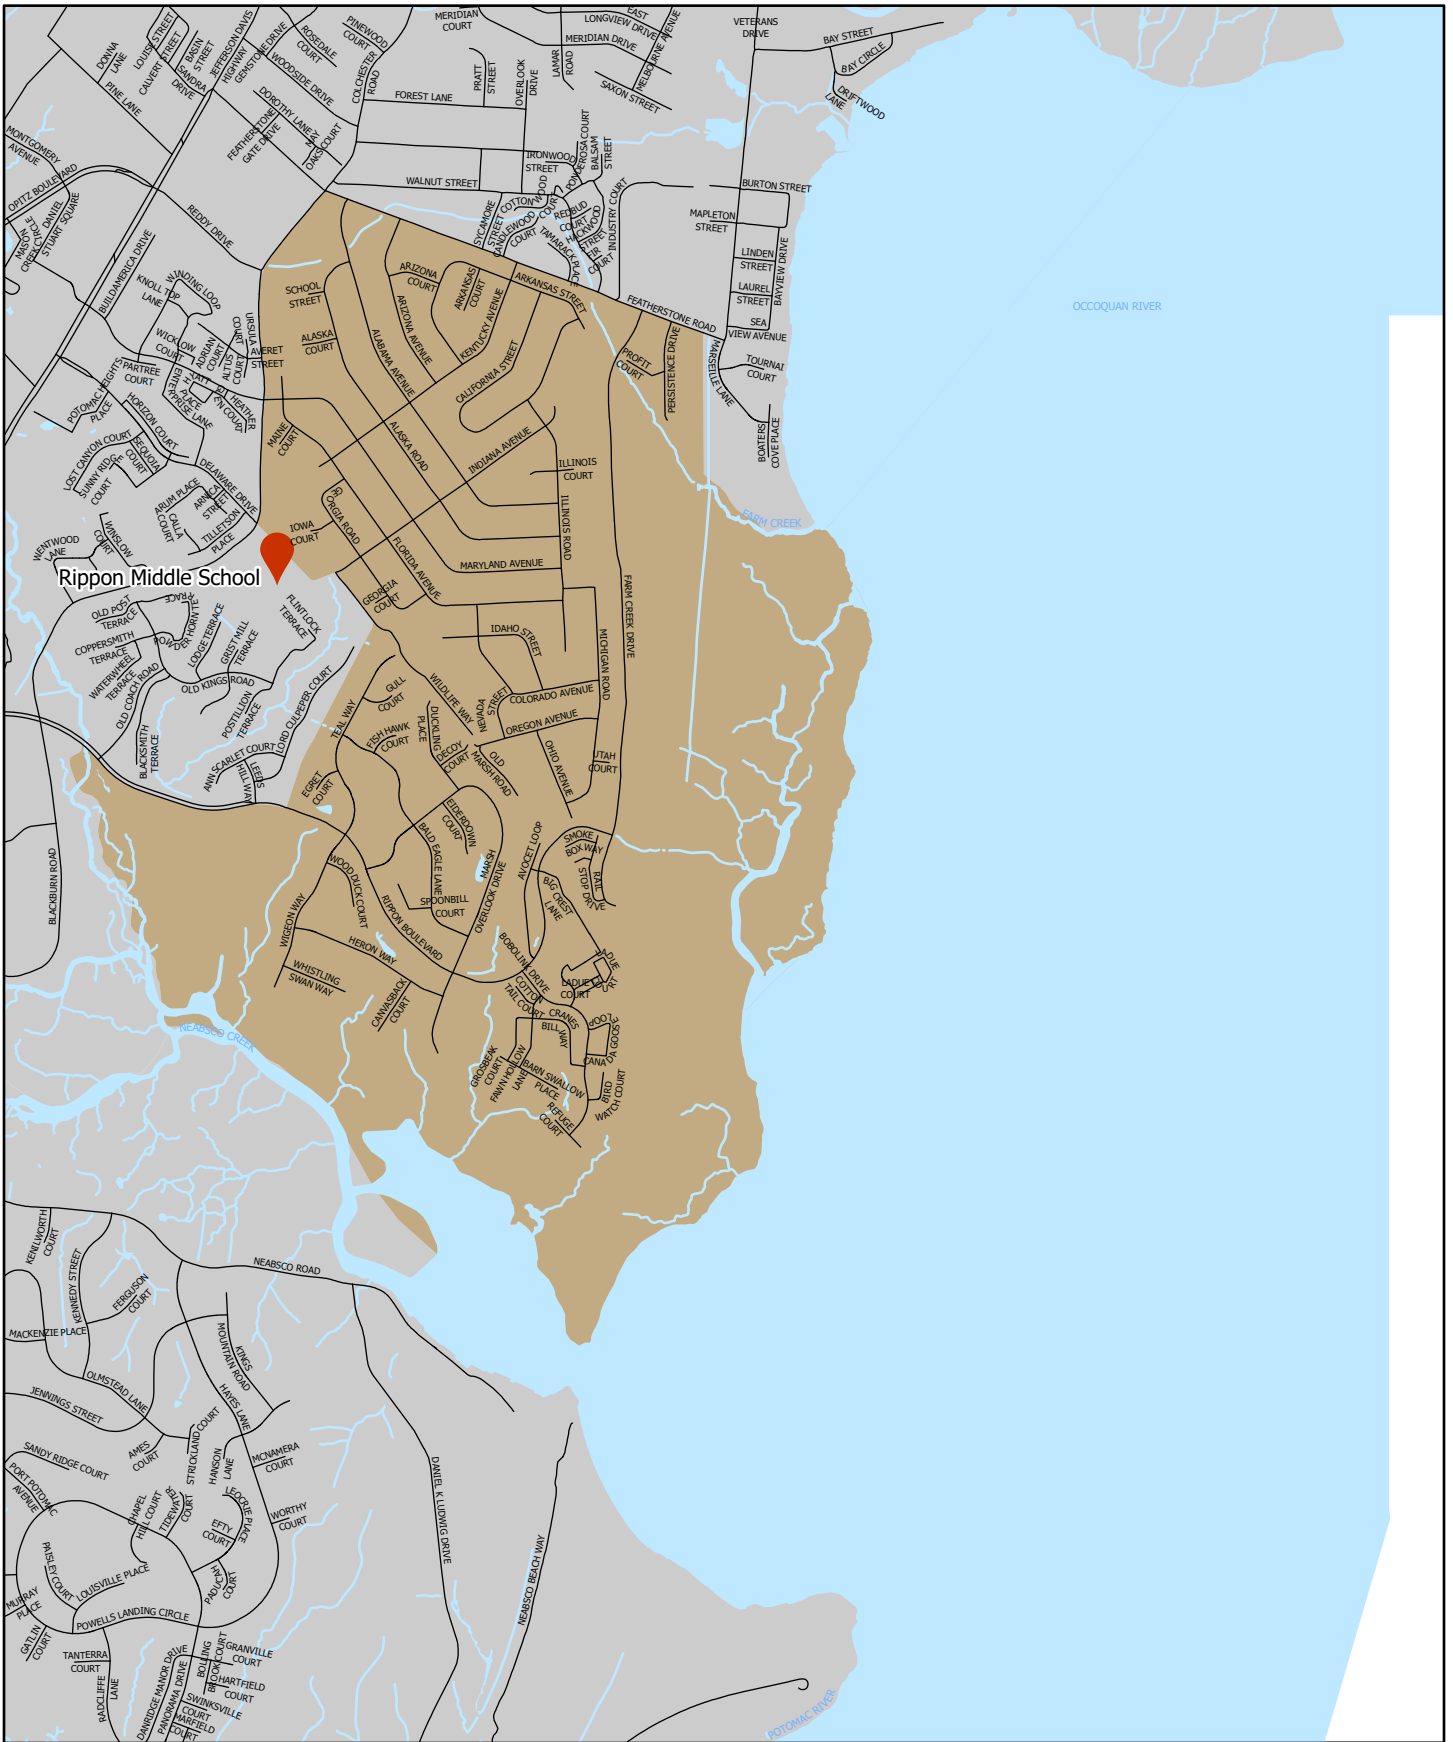

PRINCE WILLIAM
Geographic Information Systems

Precinct 704 - Porter

Woodbridge District

Polling Location

Water

Powerlines

Location Map

Porter Traditional School
 15311 Forest Grove Drive
 Woodbridge, VA 22191

PRINCE WILLIAM
 Geographic Information Systems

Precinct 705 - Potomac View

Woodbridge District

Polling Location

Water

Location Map

Potomac View Elementary School
 14601 Lamar Road
 Woodbridge, VA 22191

PRINCE WILLIAM
 Geographic Information Systems