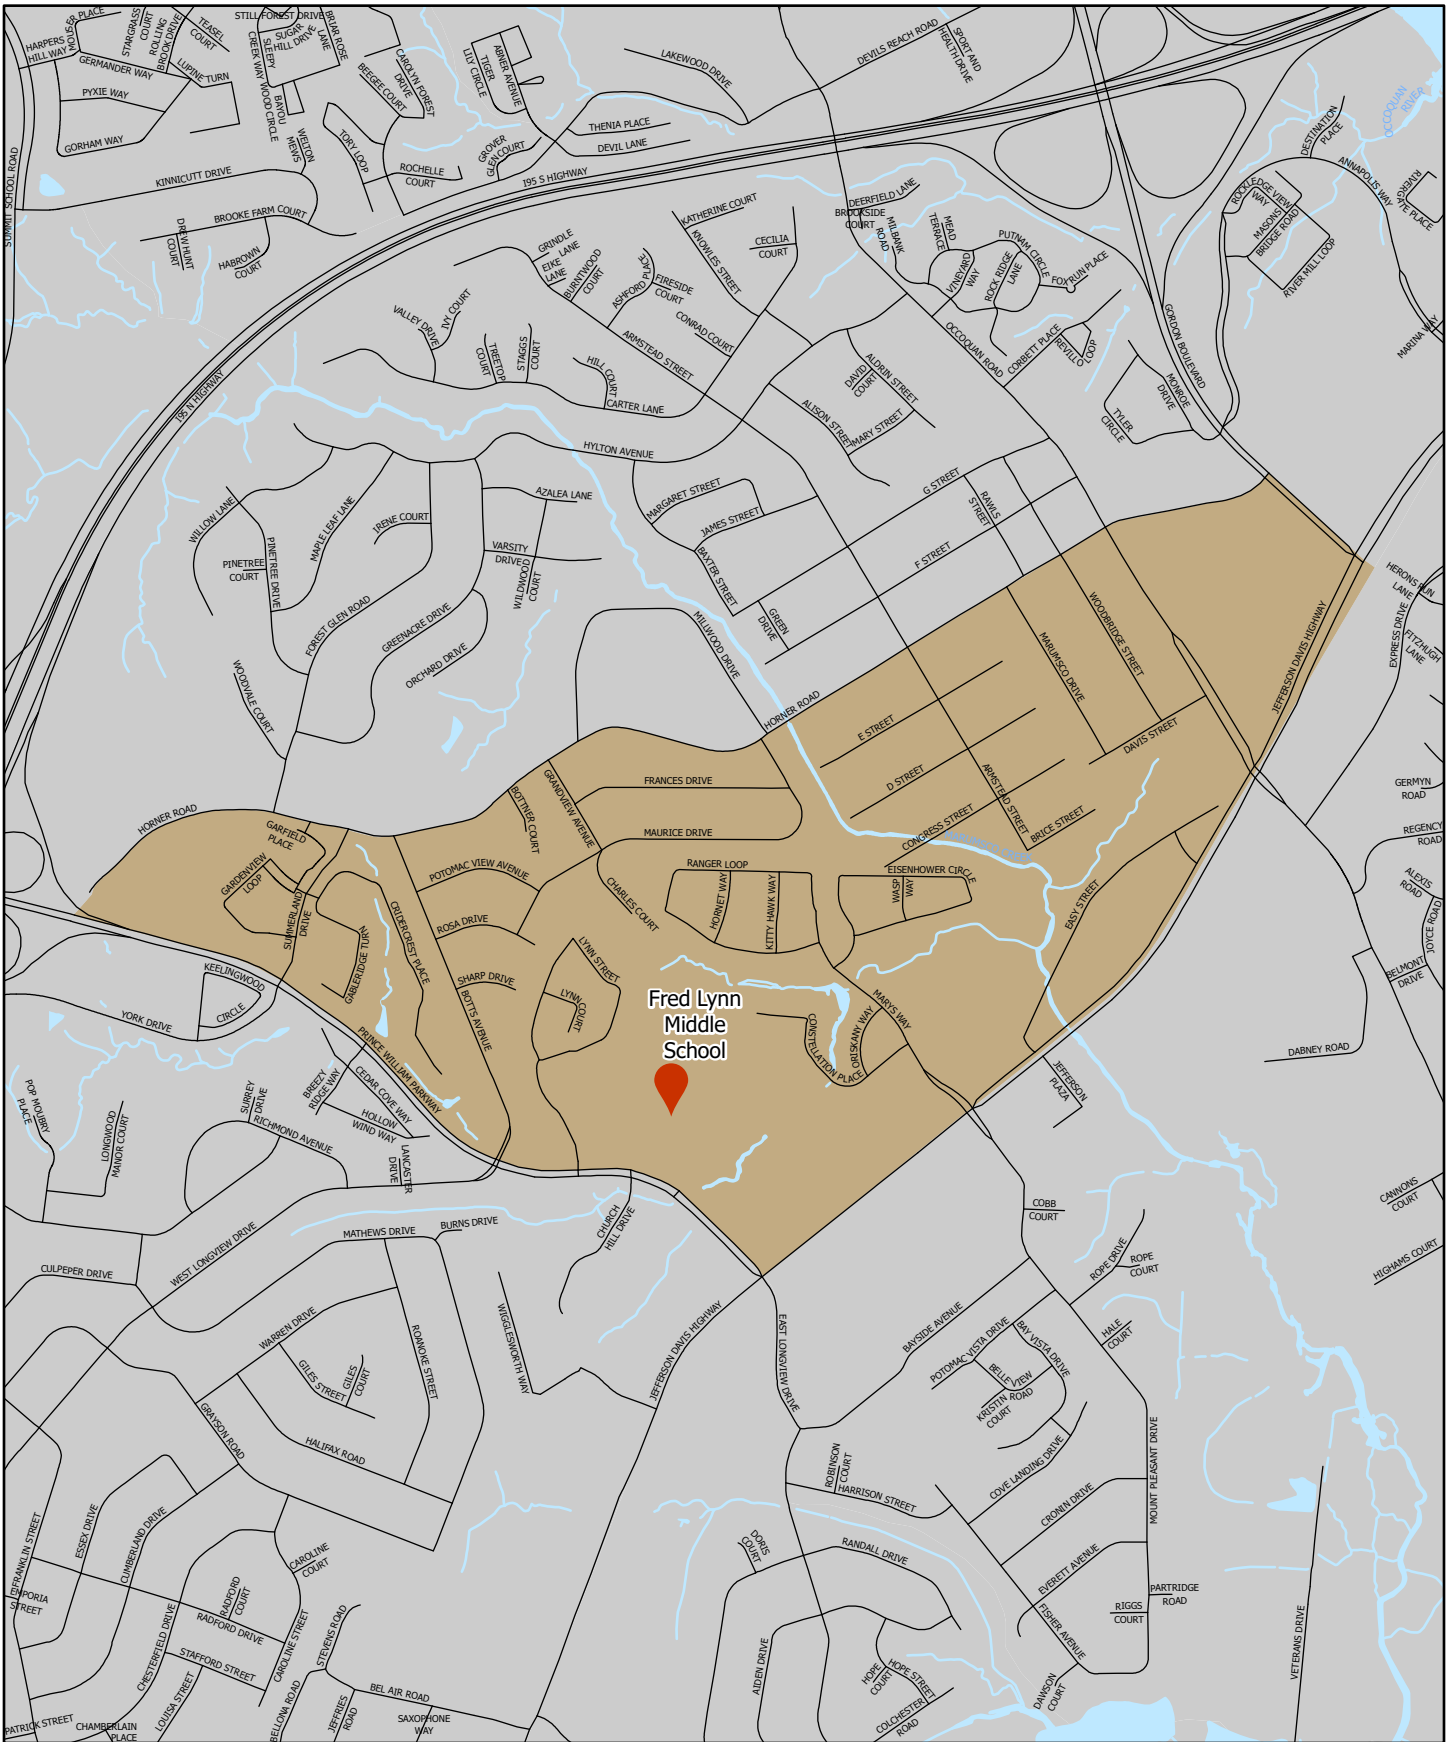

Woodbridge District
Voting Precincts and Polling Locations

**Belmont
Elementary
School**

Precinct 701 - Belmont

Woodbridge District

Polling Location

Water

Location Map

Belmont Elementary School
751 Norwood Lane
Woodbridge, VA 22191

PRINCE WILLIAM
Geographic Information Systems

Precinct 702 - Library

Woodbridge District

Polling Location

Water

Powerlines

Location Map

Potomac Branch Library
 2201 Opitz Boulevard
 Woodbridge, VA 22191

PRINCE WILLIAM
 Geographic Information Systems

Fred Lynn Middle School

Precinct 703 - Lynn
Woodbridge District

Polling Location

Water

Location Map

Fred Lynn Middle School
1650 Prince William Parkway
Woodbridge, VA 22191

PRINCE WILLIAM
Geographic Information Systems

Precinct 704 - Porter

Woodbridge District

Polling Location

Water

Powerlines

Location Map

Porter Traditional School
 15311 Forest Grove Drive
 Woodbridge, VA 22191