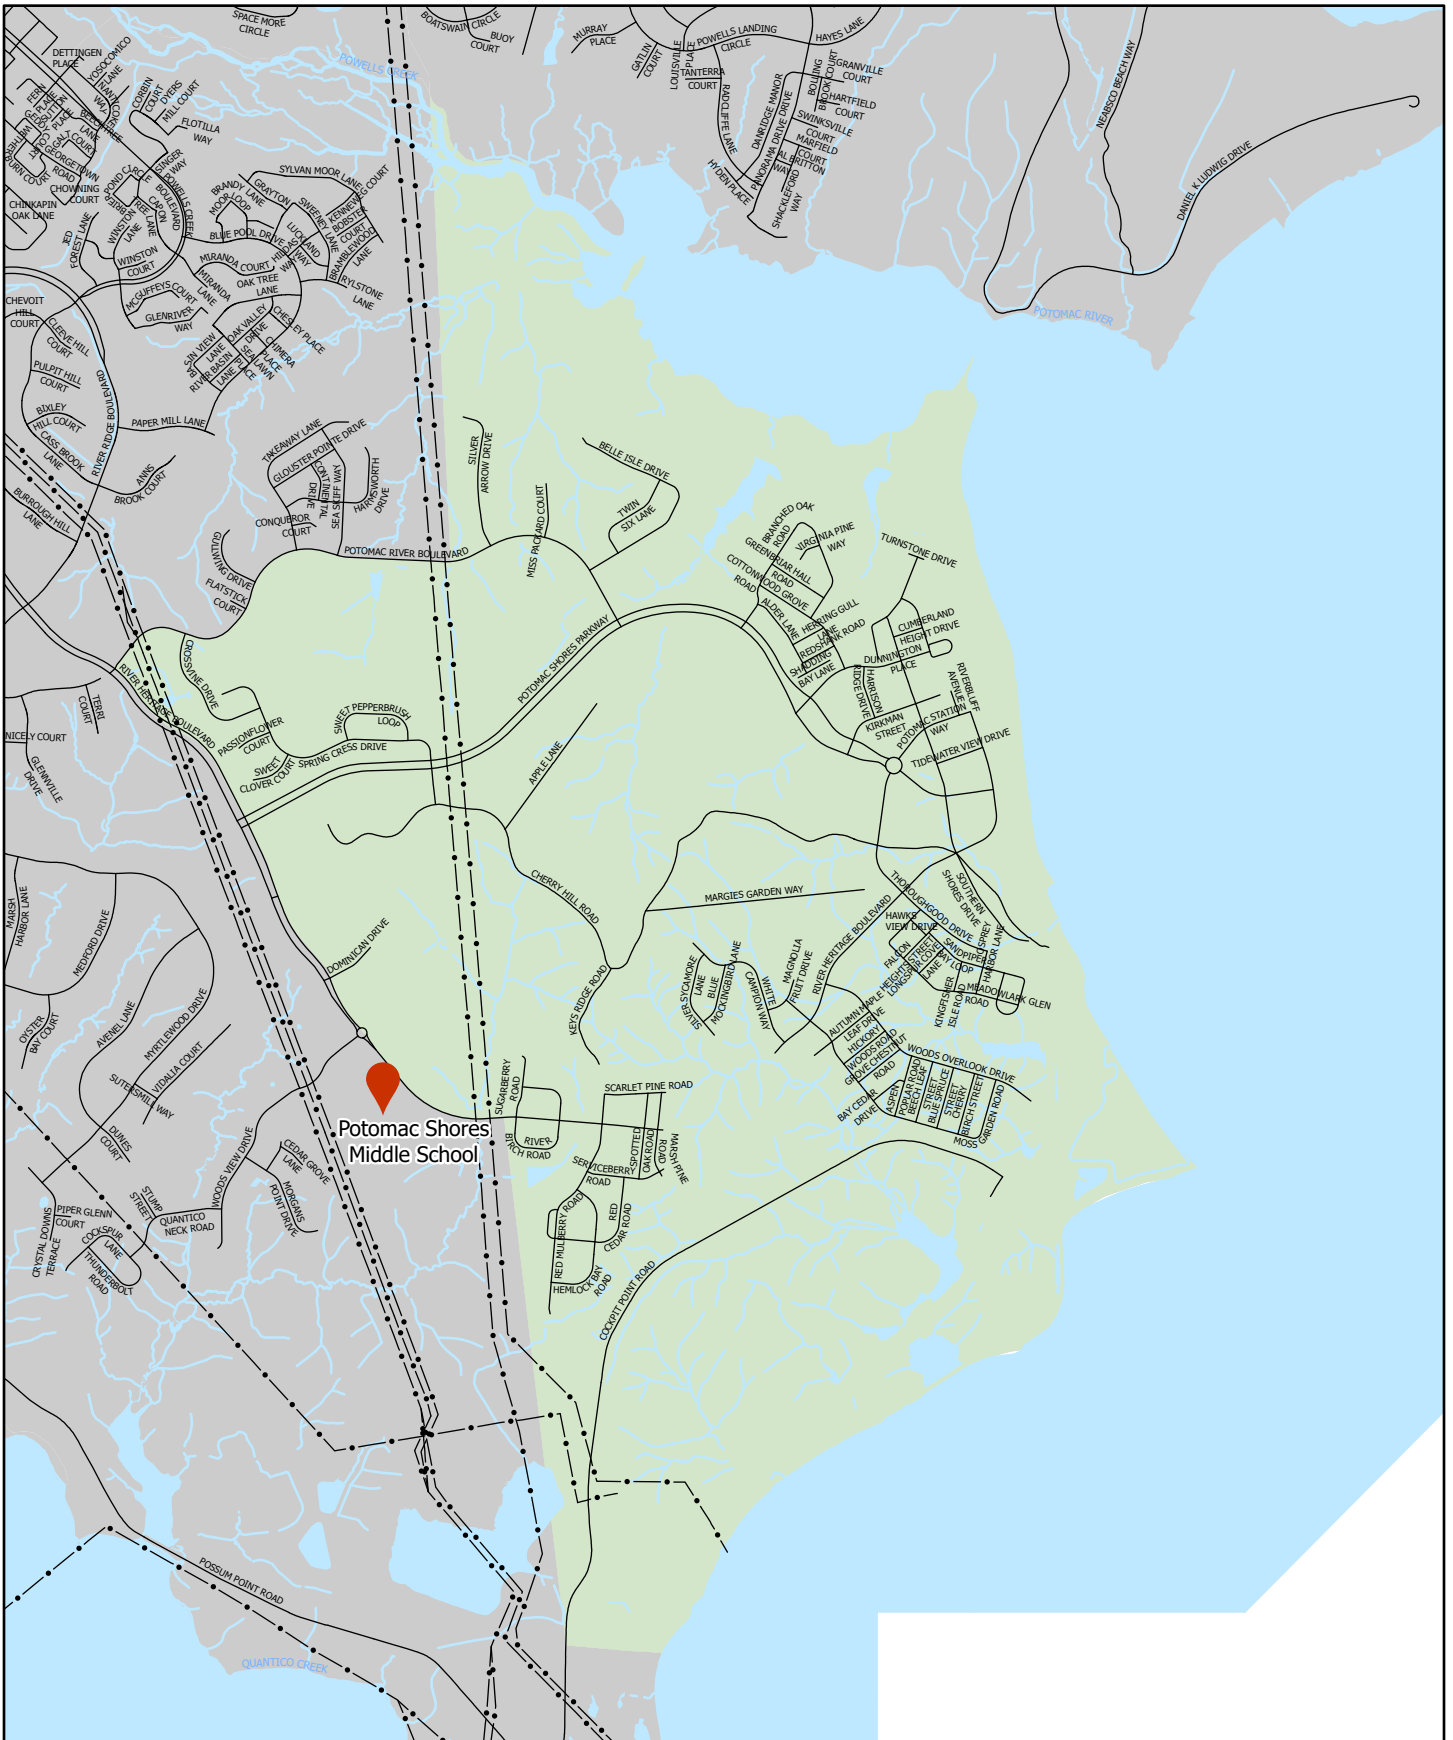

Potomac Shores Middle School

Precinct 316 - Potomac Shores

Potomac District

Polling Location

Water

Powerlines

Potomac Shores Middle School
17851 Woods View Drive
Dumfries, VA 22026

PRINCE WILLIAM
Geographic Information Systems