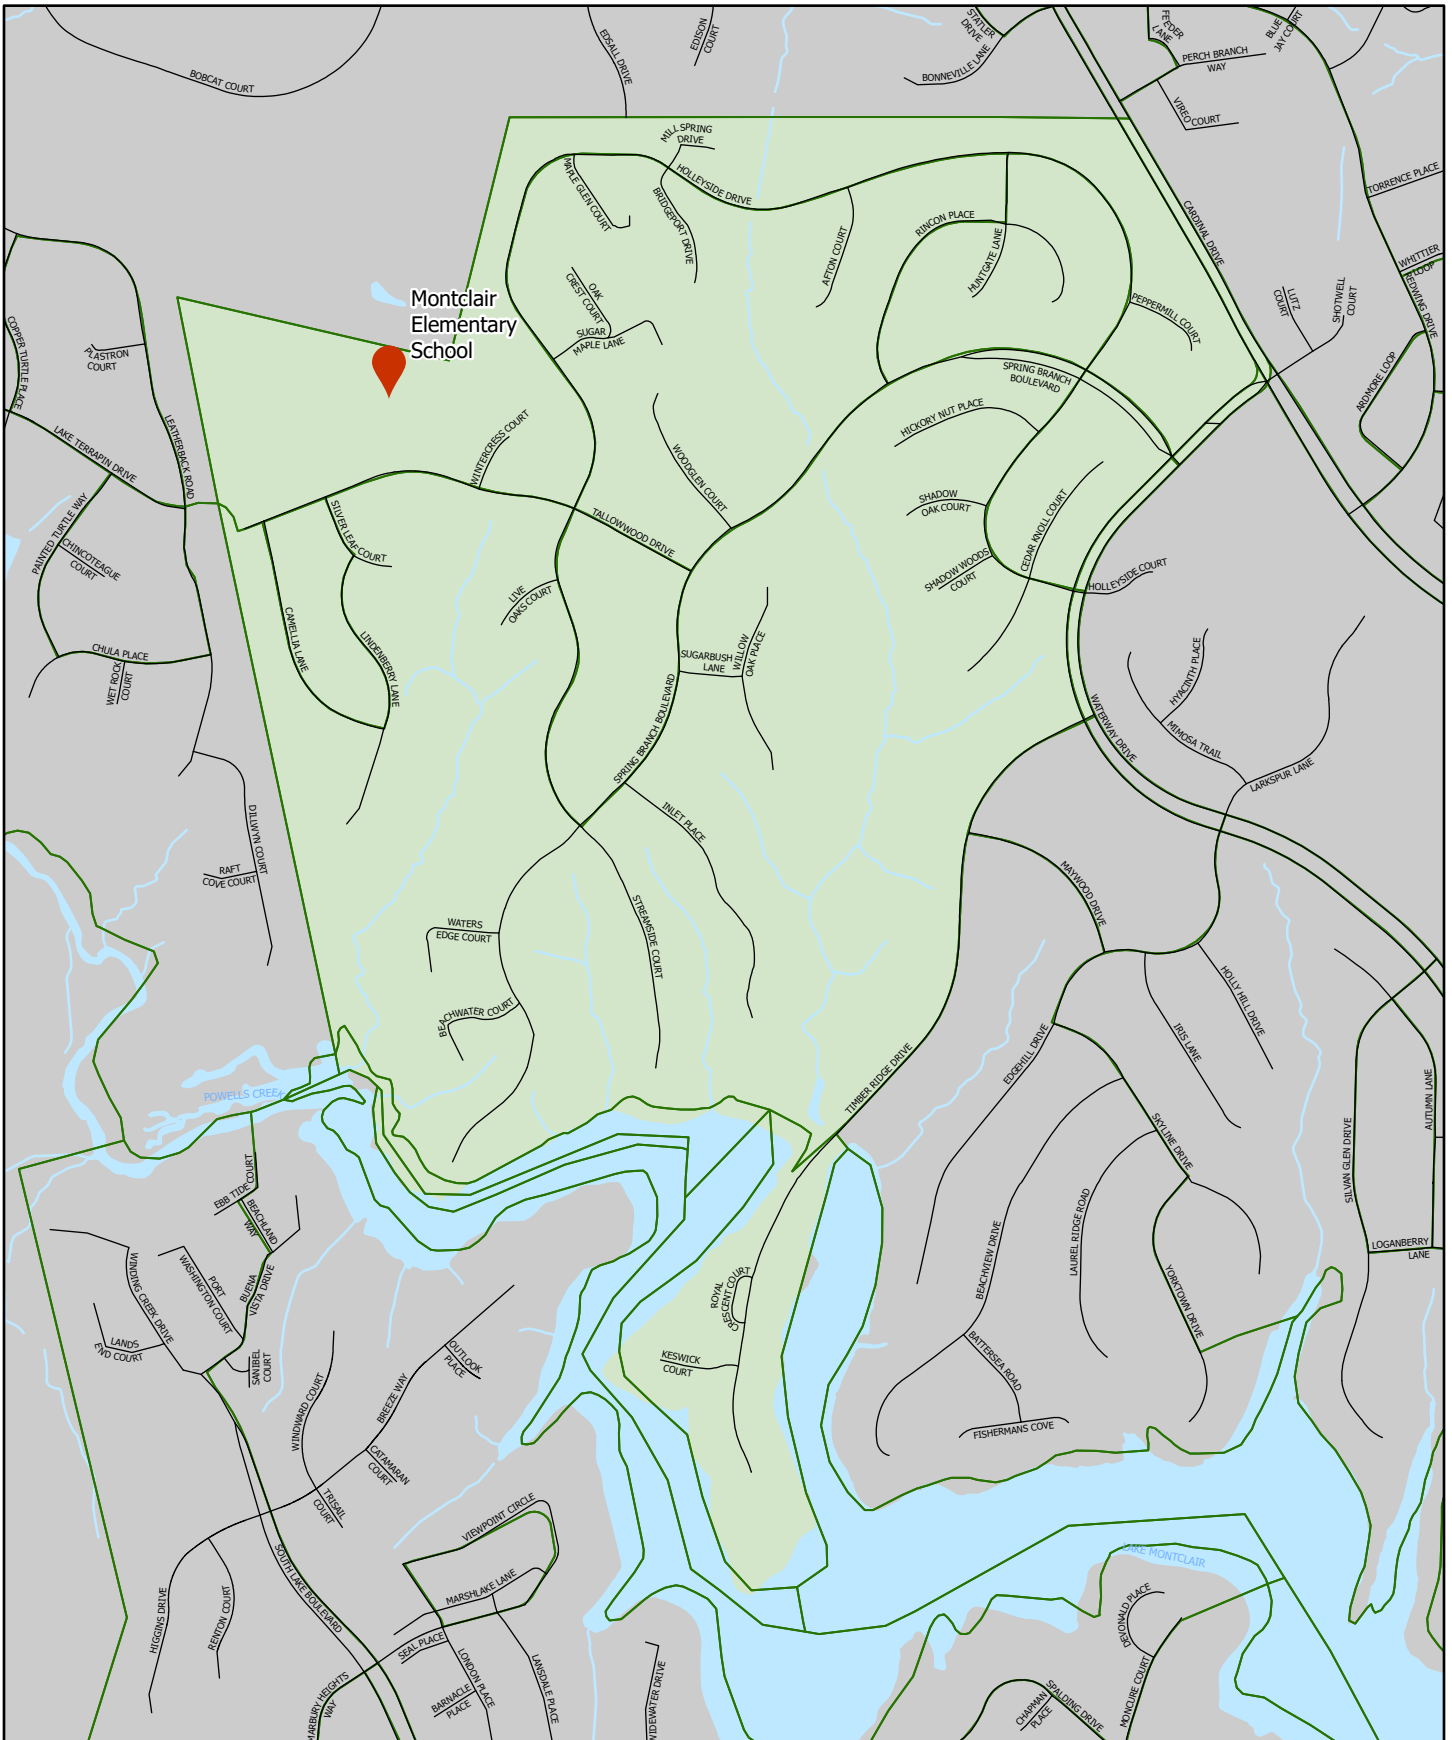

Precinct 308 - Montclair

Potomac District

- Polling Location
- Water
- Census Block Boundary

Montclair Elementary School
4920 Tallowood Drive
Dumfries, VA 22025

PRINCE WILLIAM
Geographic Information Systems