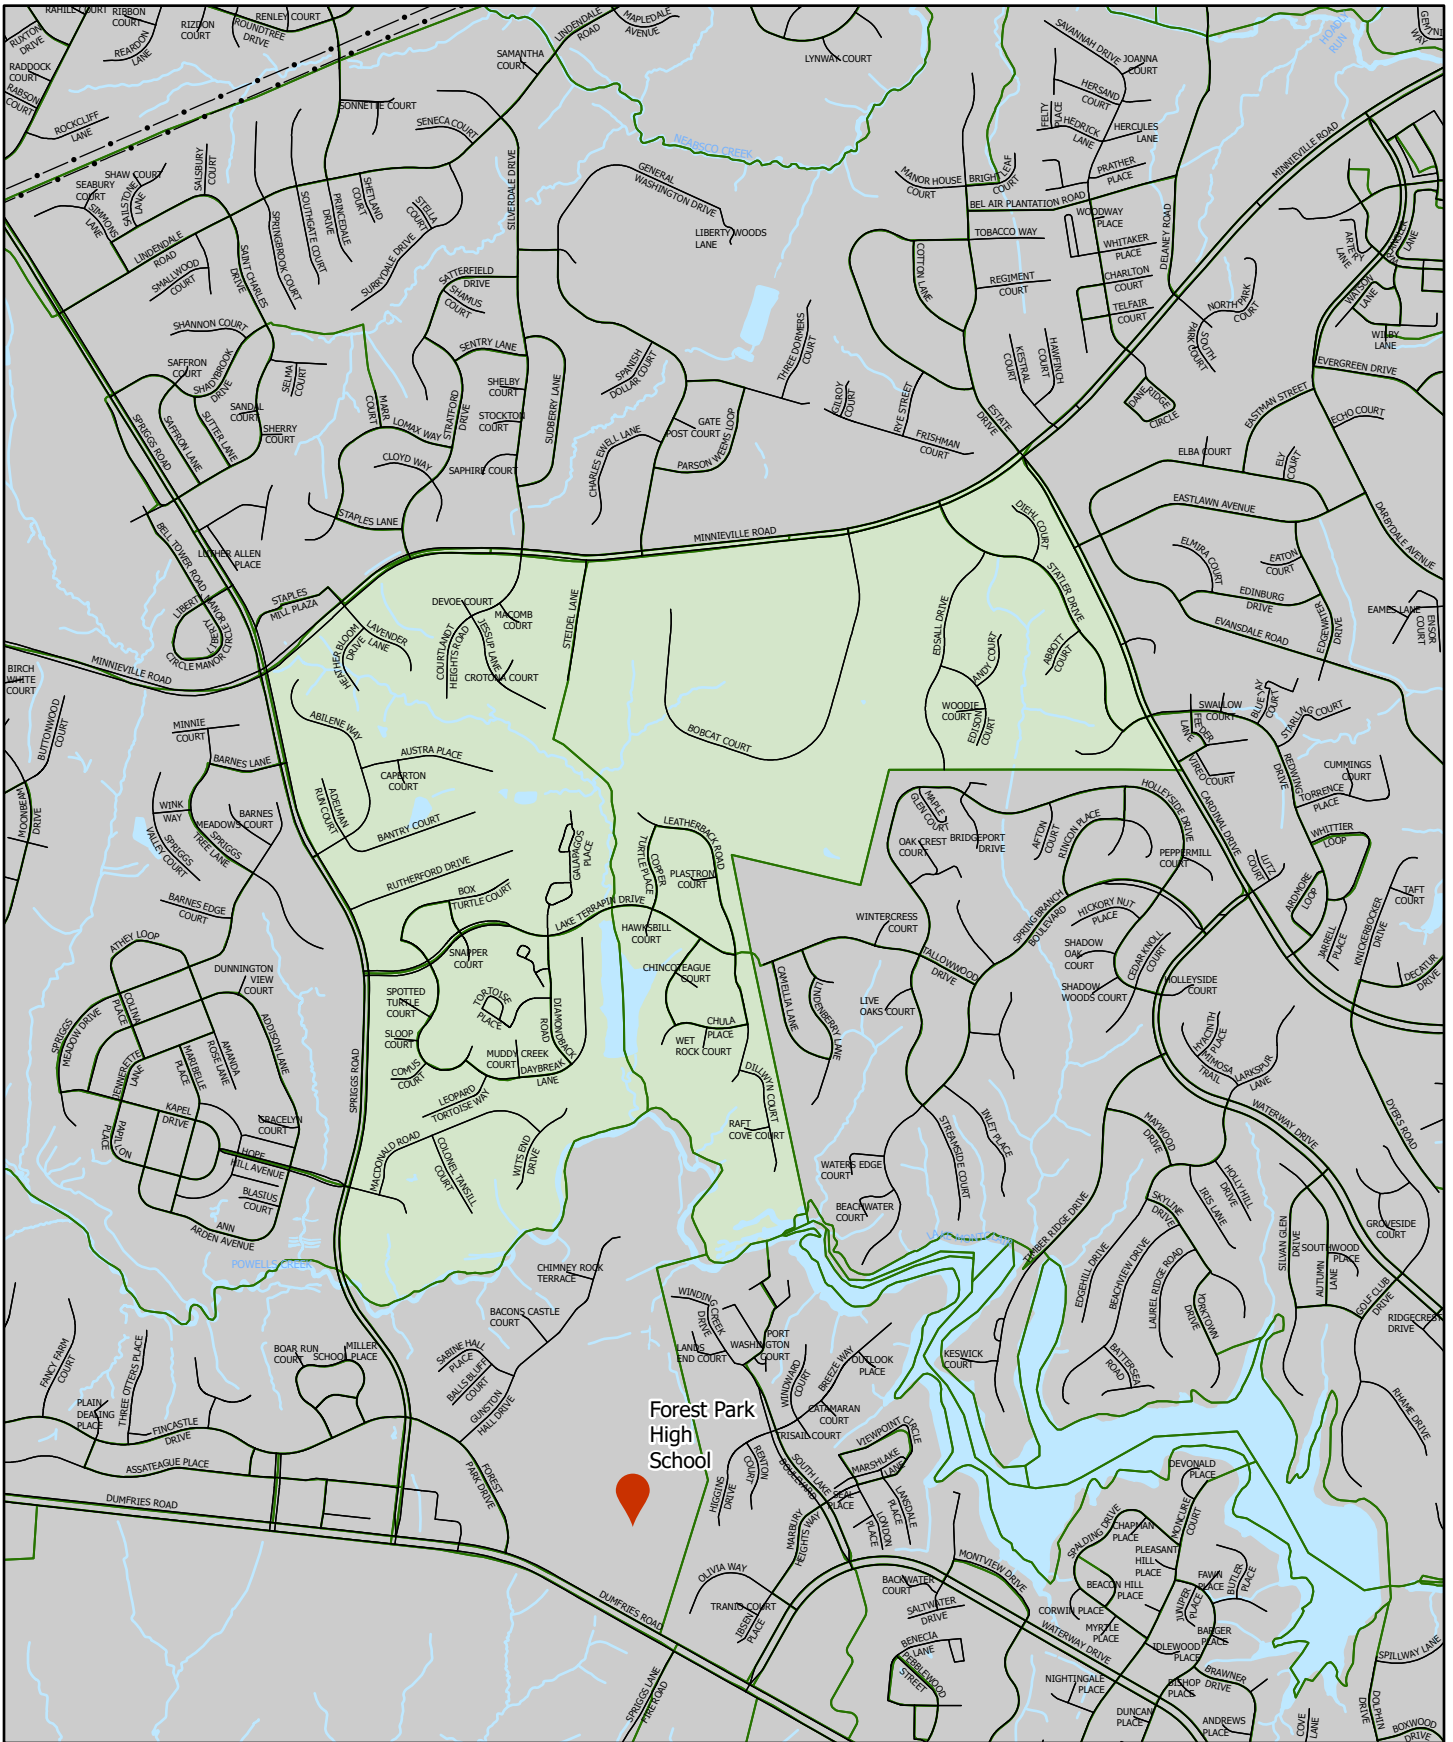

Precinct 314 - Cabin Branch

Potomac District

- Polling Location
- Water
- Census Block Boundary

Forest Park High School
15721 Forest Park Drive
Woodbridge, VA 22193

PRINCE WILLIAM
Geographic Information Systems