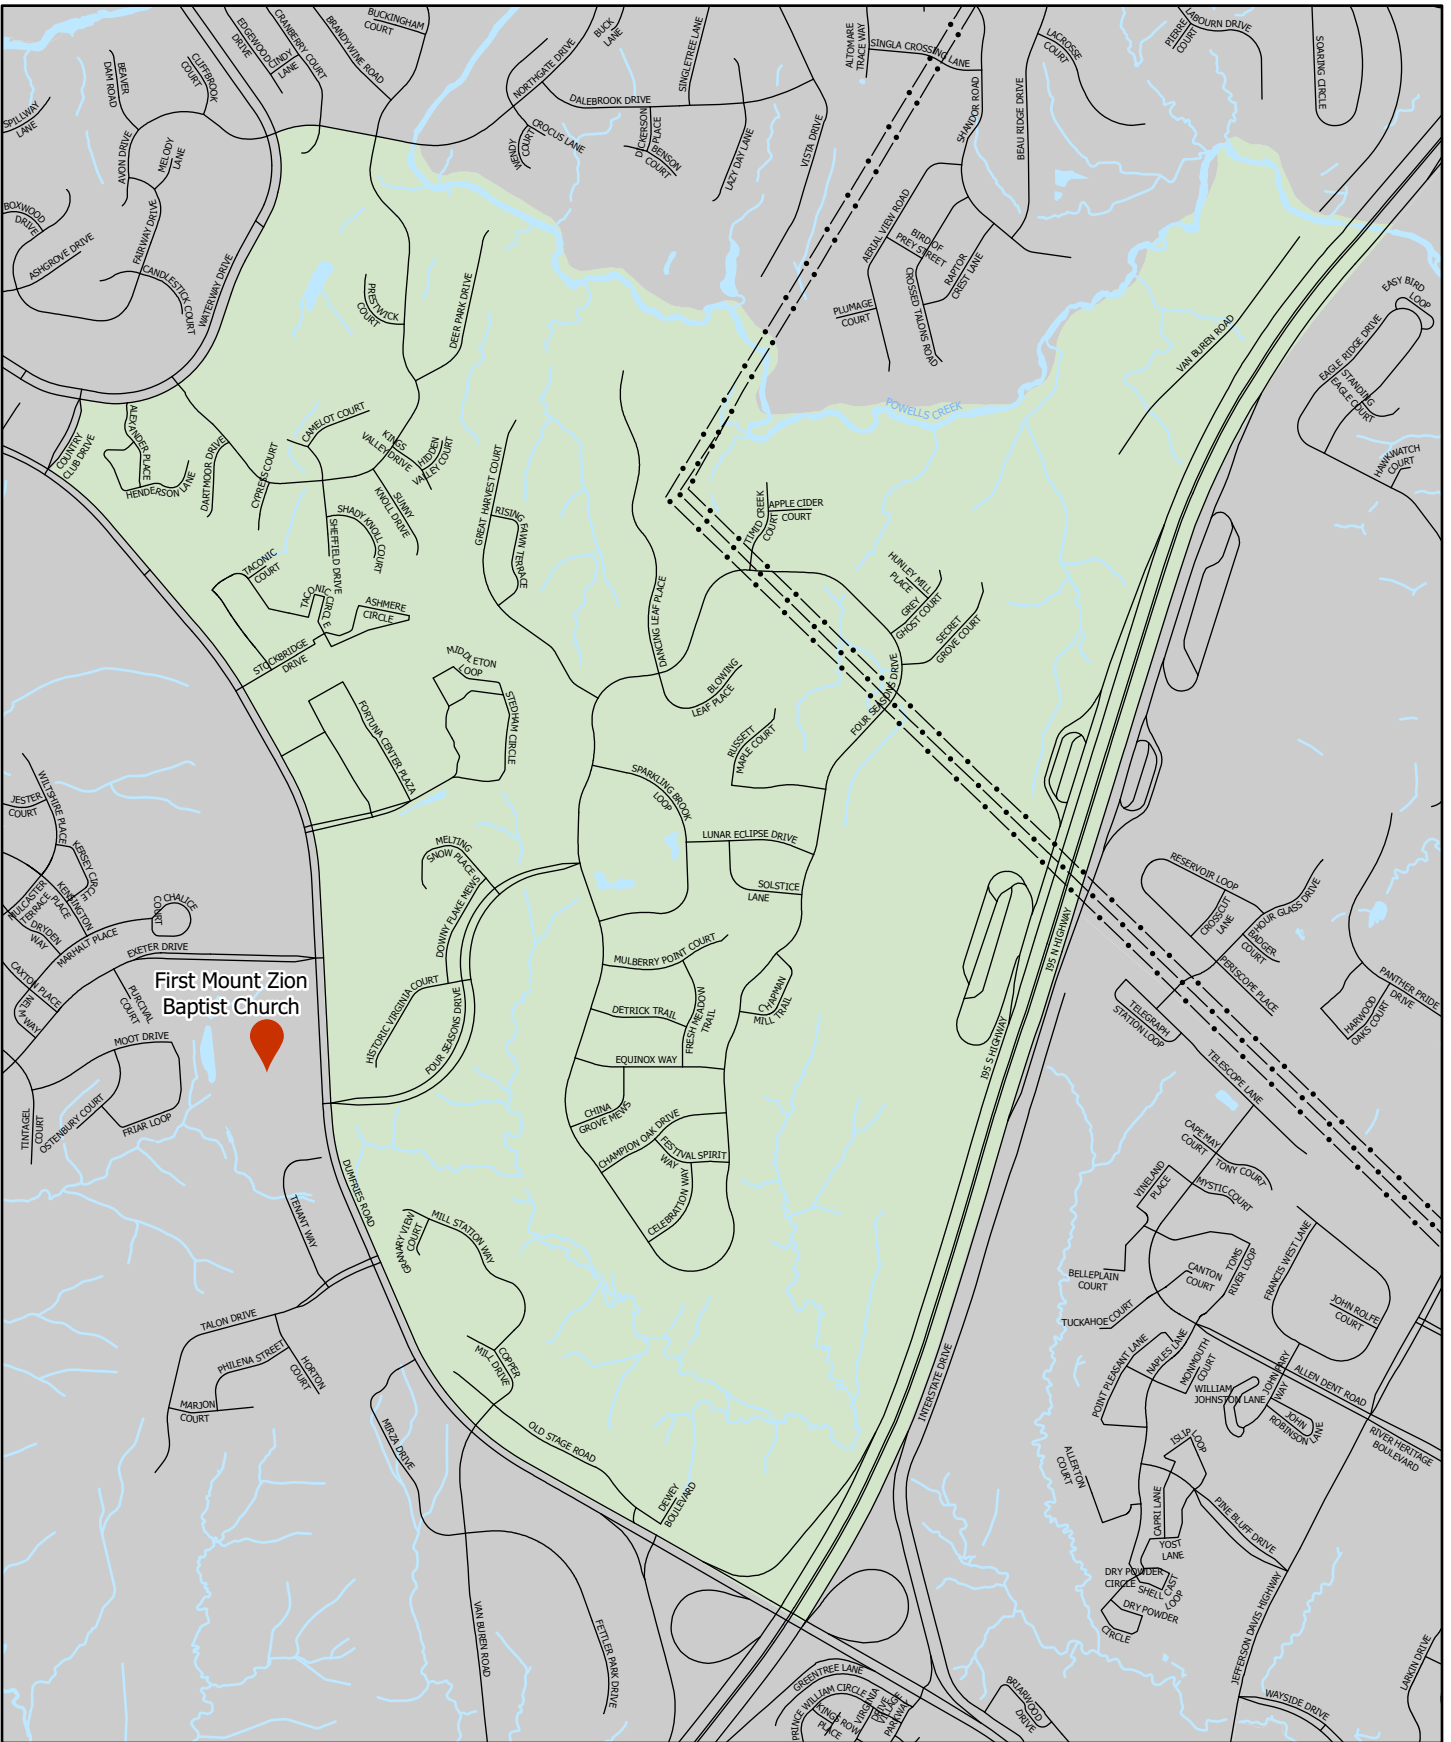

Precinct 306 - Four Seasons

Potomac District

Polling Location

Water

Powerlines

First Mount Zion Baptist Church
16622 Dumfries Road
Dumfries, VA 22025

PRINCE WILLIAM
Geographic Information Systems