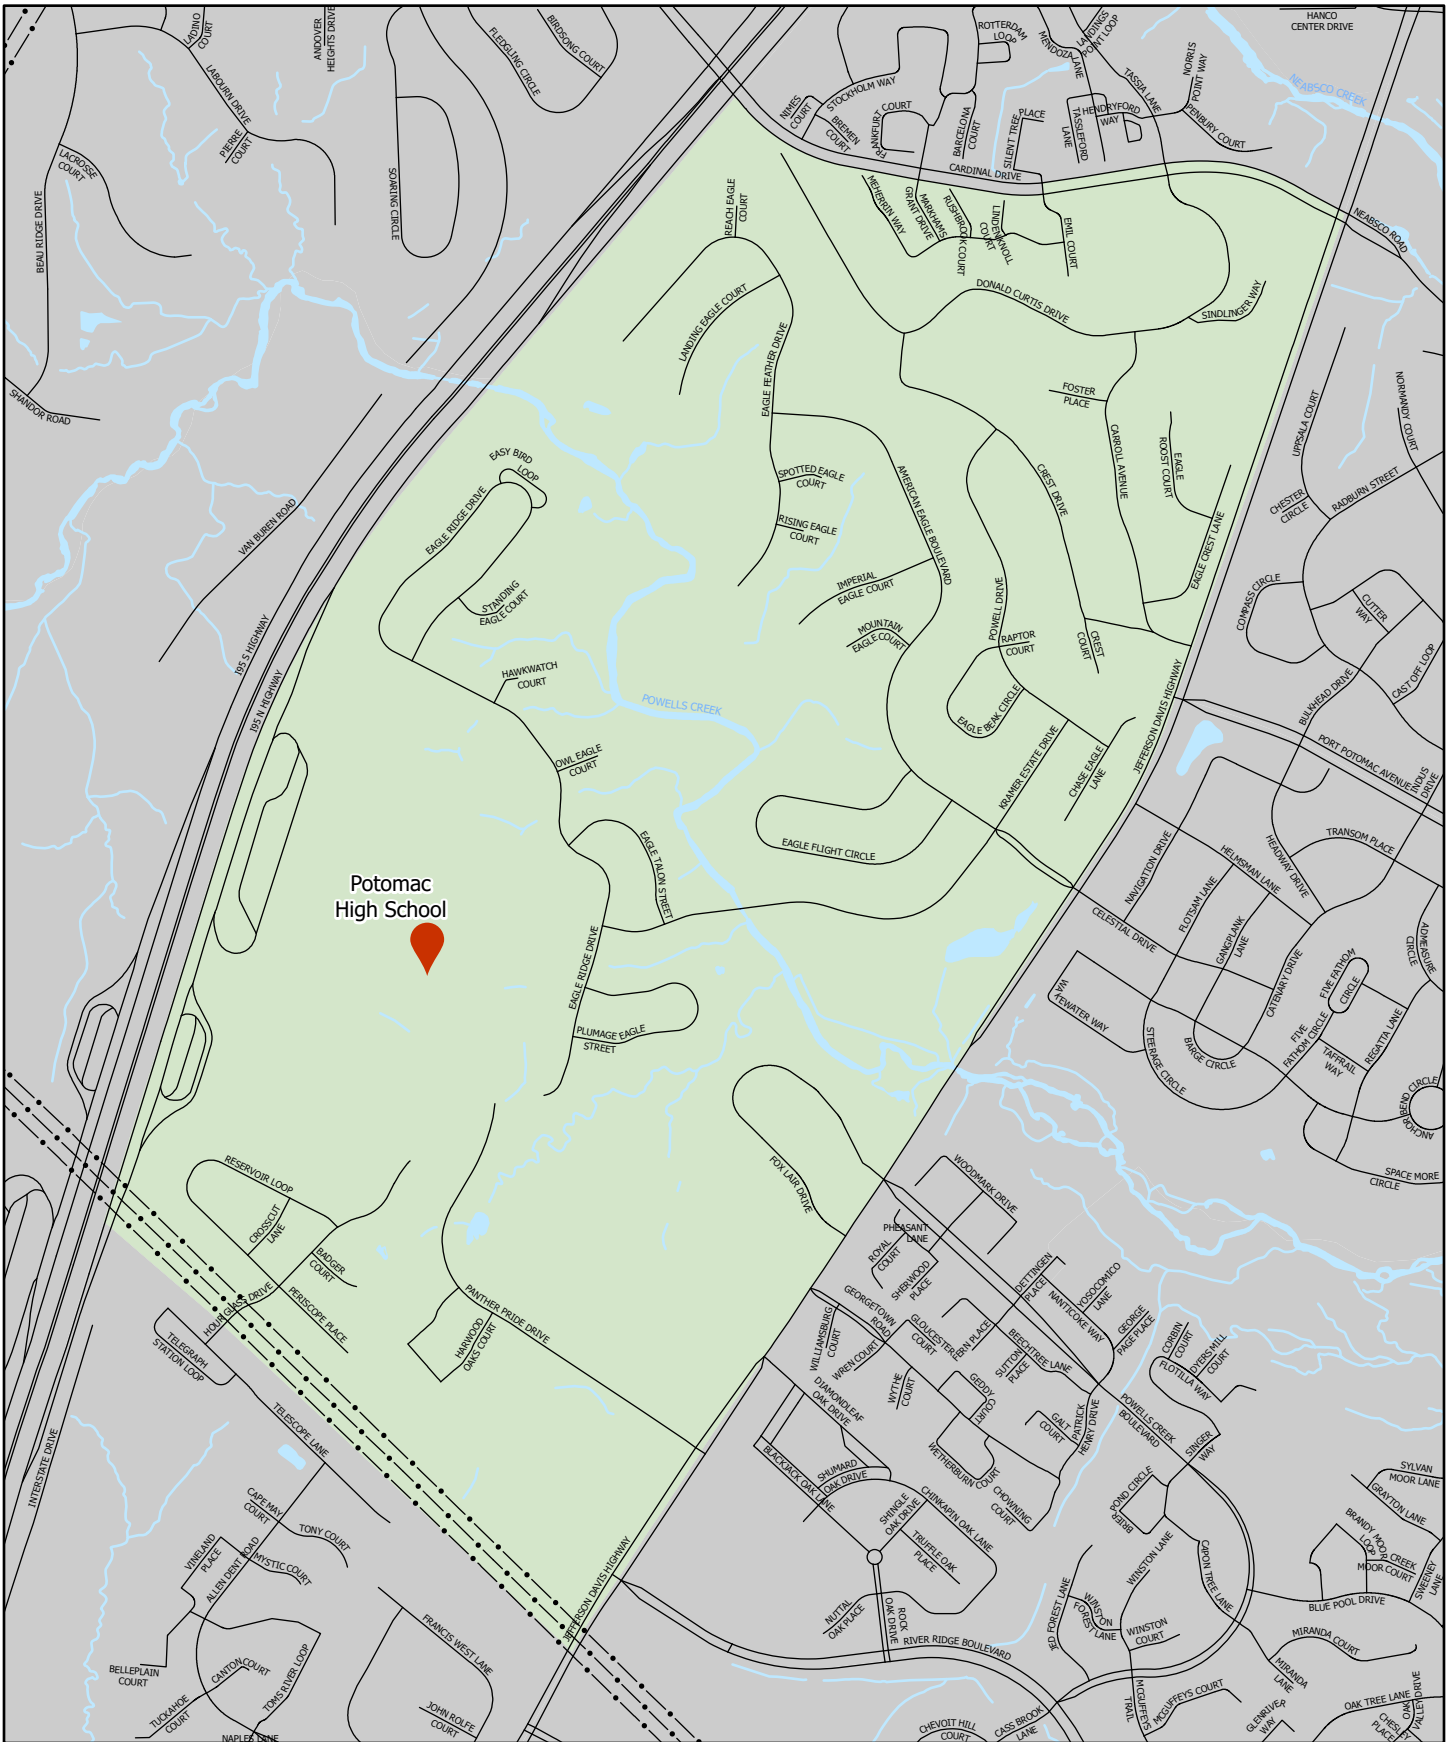

Precinct 301 - Dumfries

Potomac District

Polling Location

Water

Powerlines

Location Map

Town of Dumfries Community Center
 17757 Main Street
 Dumfries, VA 22026

PRINCE WILLIAM
 Geographic Information Systems

PRINCE WILLIAM
 Geographic Information Systems

Lillian Carden Community Center
 222 3RD Avenue

Precinct 304 - Quantico

Potomac District

Polling Location

Water

Powerlines

Location Map