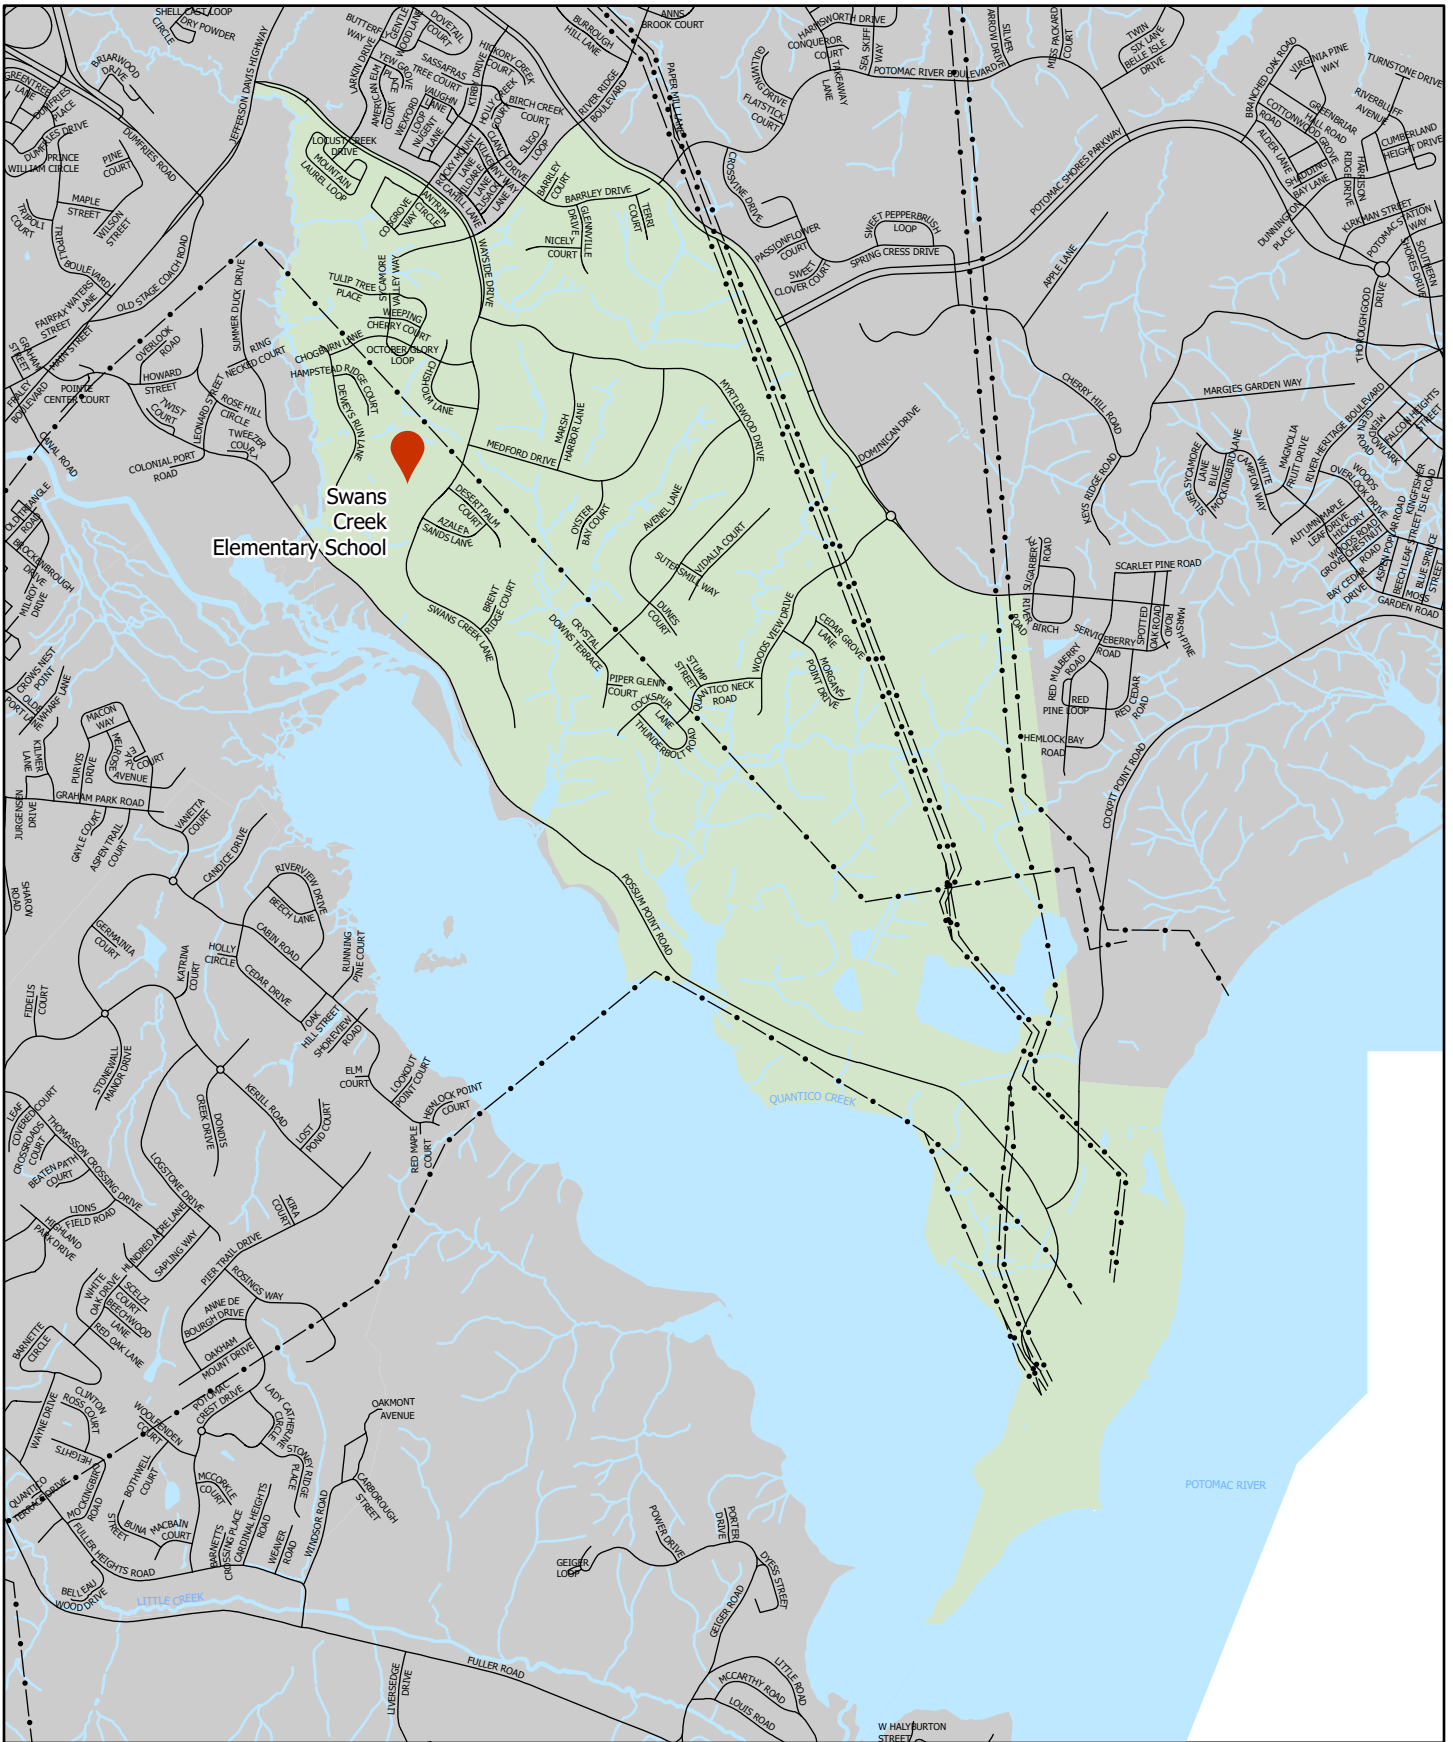

Precinct 311 - Swans Creek

Potomac District

Polling Location

Water

Powerlines

Swans Creek Elementary School
17700 Wayside Drive
Dumfries, VA 22026

PRINCE WILLIAM
Geographic Information Systems