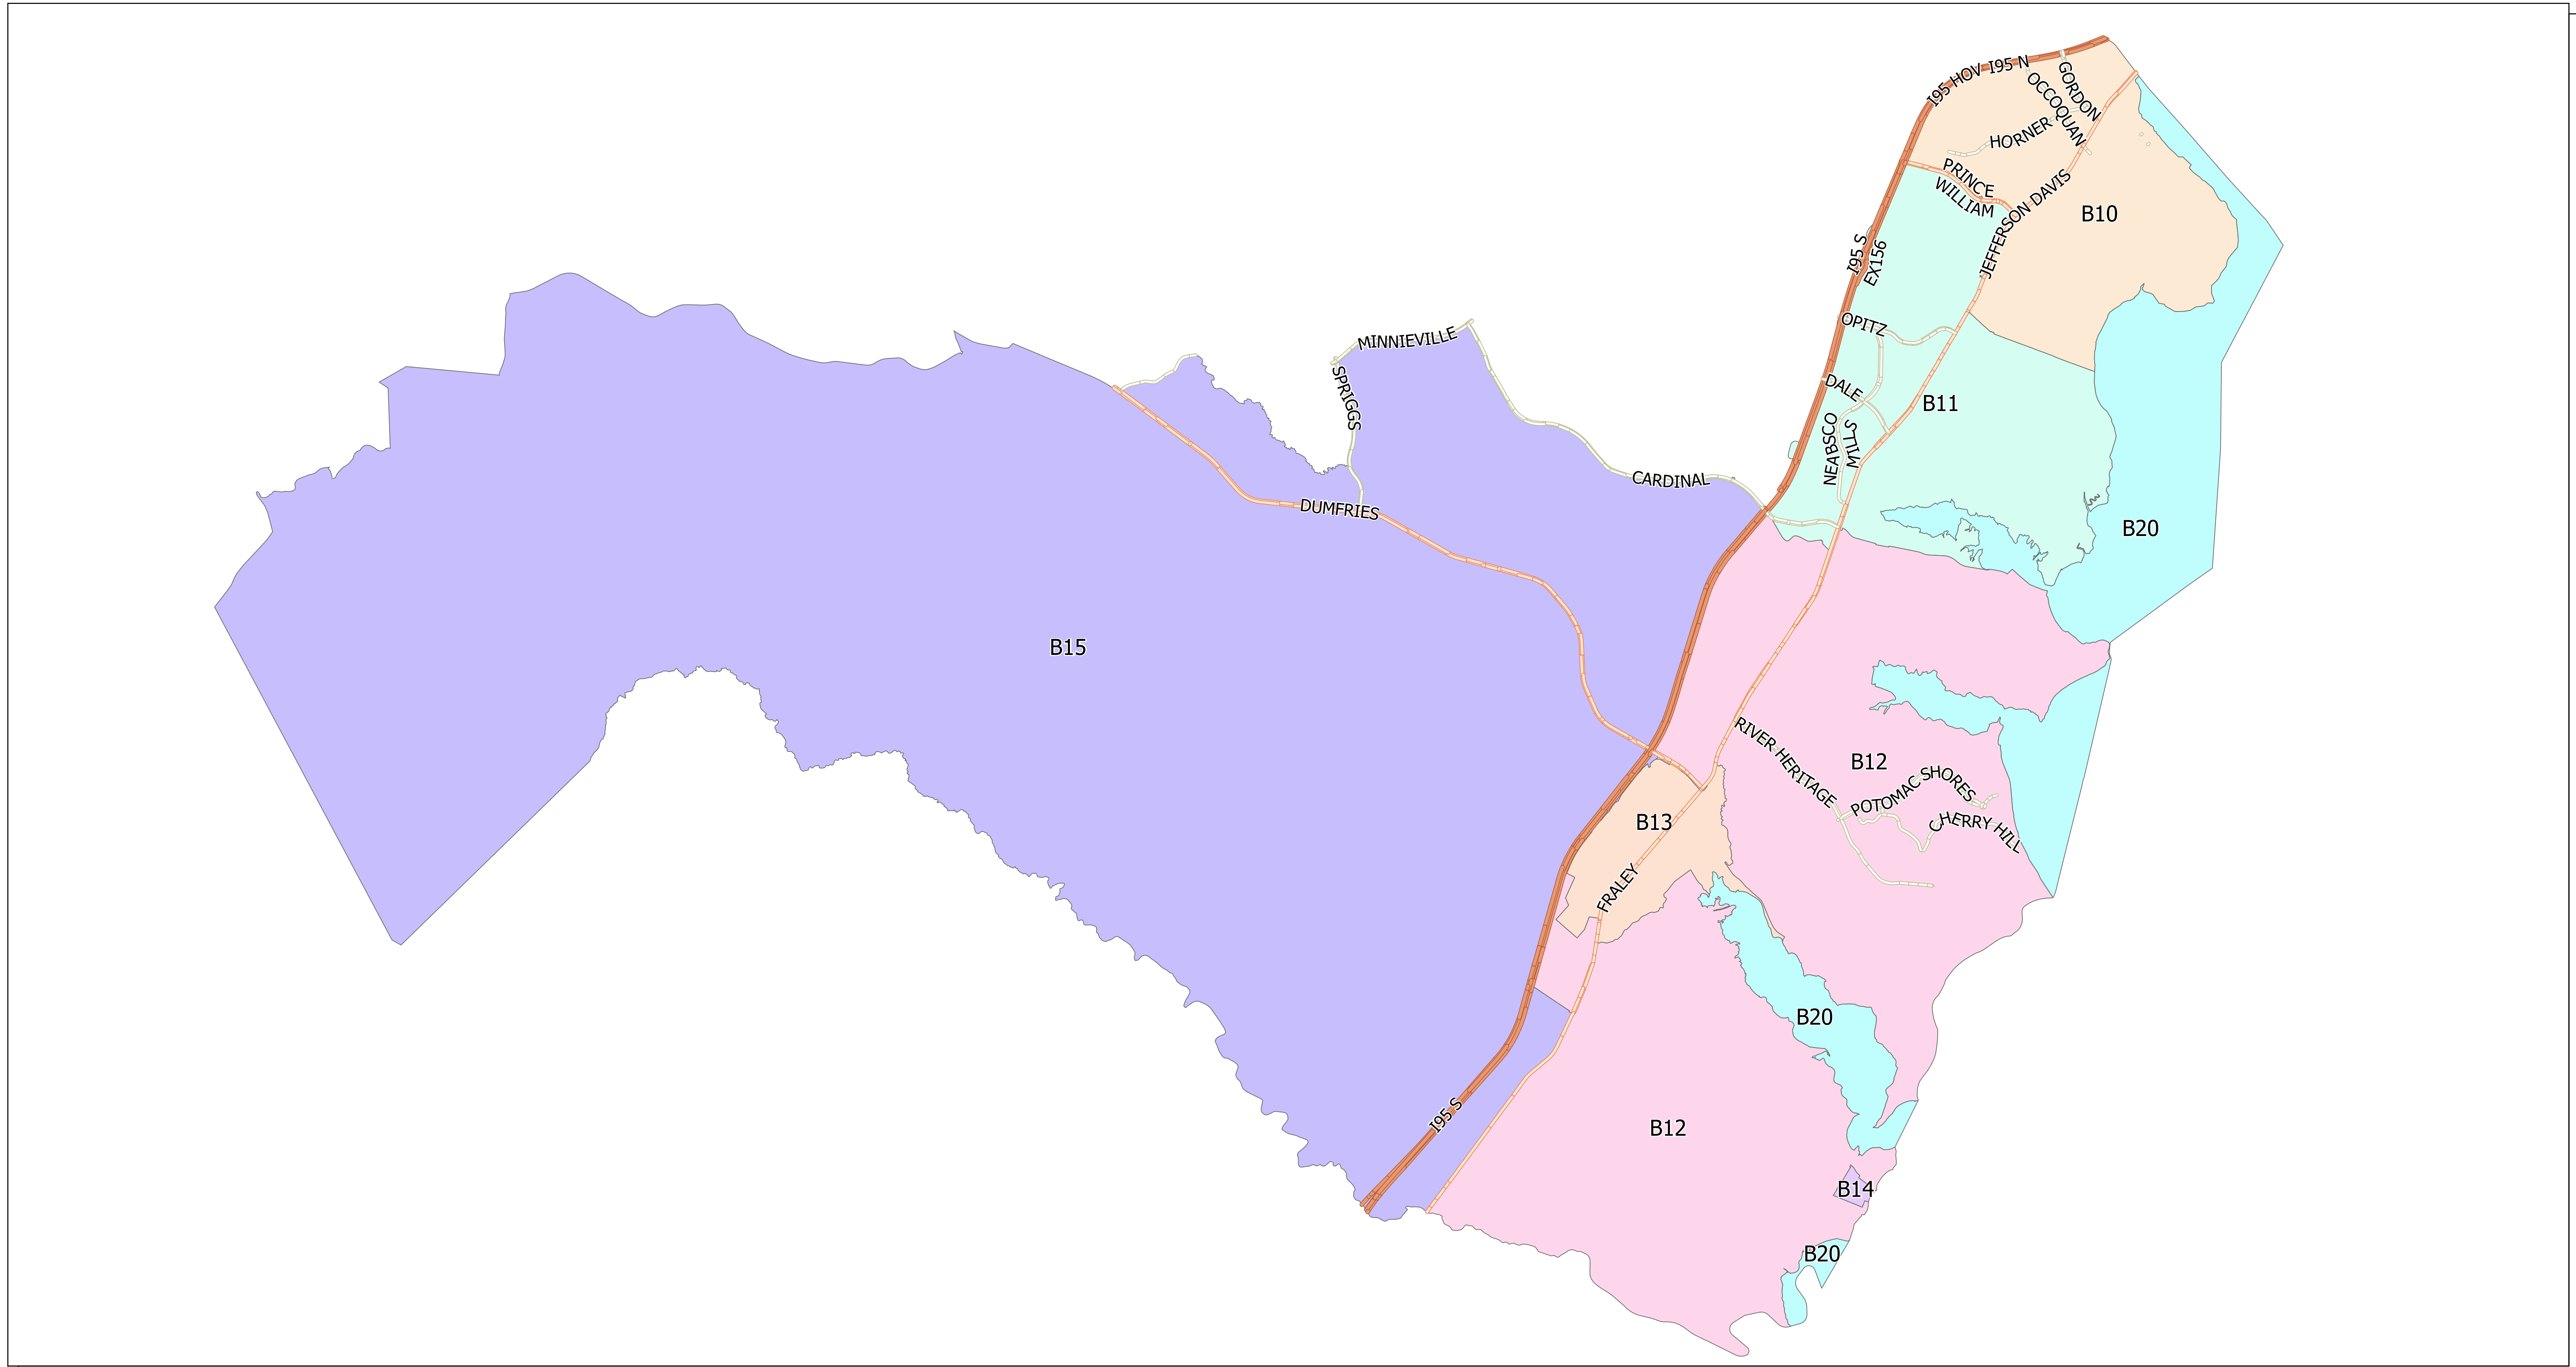

Prince William County Police Department

Eastern District - Police Sectors

Legend

Road Type	Sector	B13
Interstate Highway	B10	B14
Primary Road	B11	B15
Secondary Road	B12	B20

Legal Disclaimer:
 The information contained on this map is not to be construed or used as a "legal description." Map information is believed to be accurate but accuracy is not guaranteed. Any errors or omissions should be reported to the Prince William County Geographic Information Systems Office of the Department of Information Technology. In no event will Prince William County be liable for any damages, including loss of data, lost profits, business interruption, loss of business information or other pecuniary loss that might arise from the use of this map or the information it contains. Any determination of Topography or Contours, or any depiction of physical improvements, property lines or boundaries is for general information only and shall not be used for the design, modification, or construction of improvements to real property or for flood plain determination.