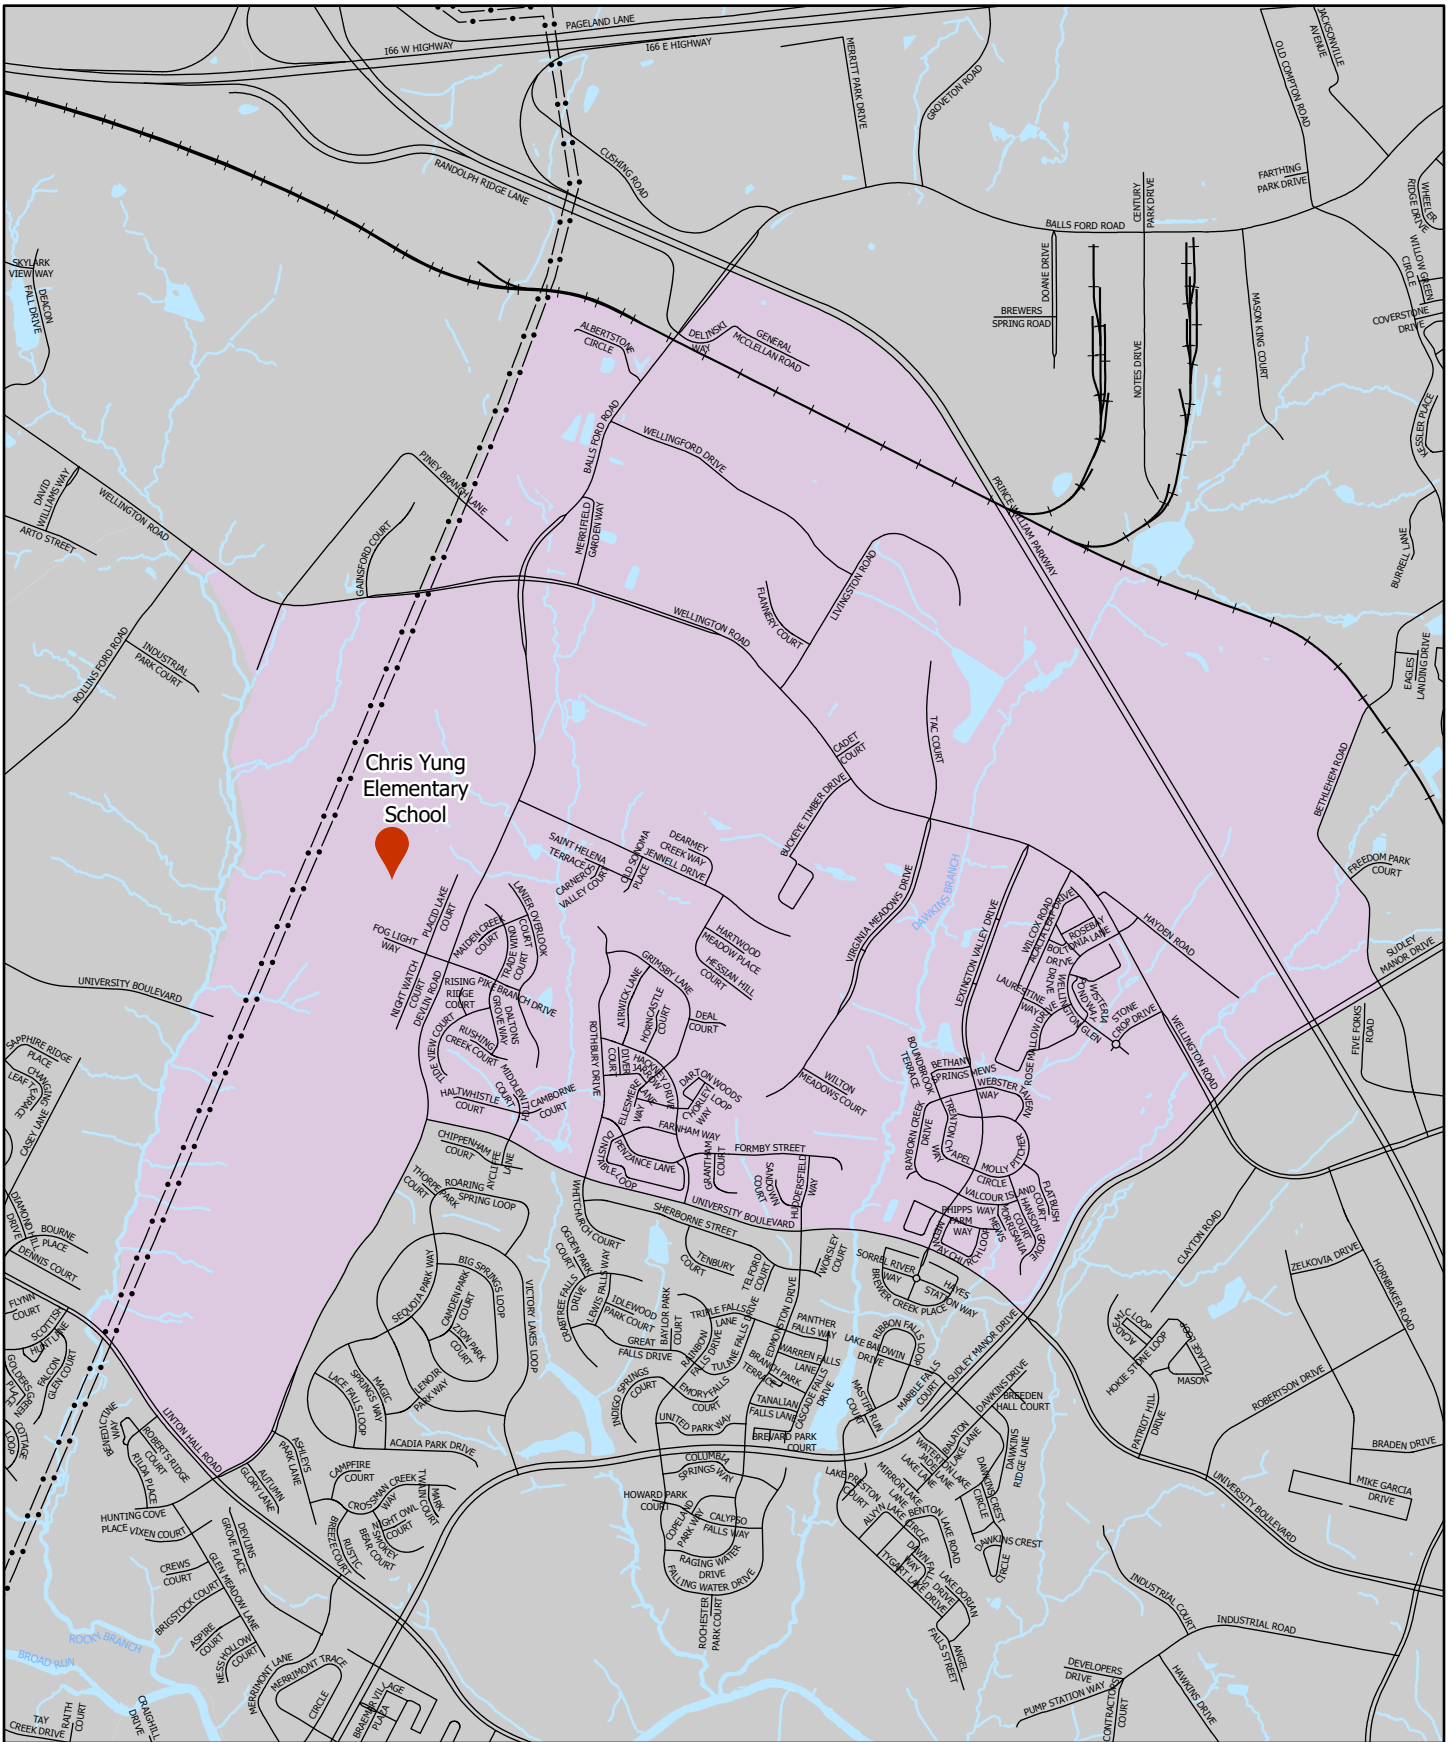

### Precinct 108 - Victory

Brentsville District

Polling Location

Water

Location Map

Victory Elementary School  
 12001 Tygart Lake Drive  
 Bristow, VA 20136

**PRINCE WILLIAM**  
 Geographic Information Systems