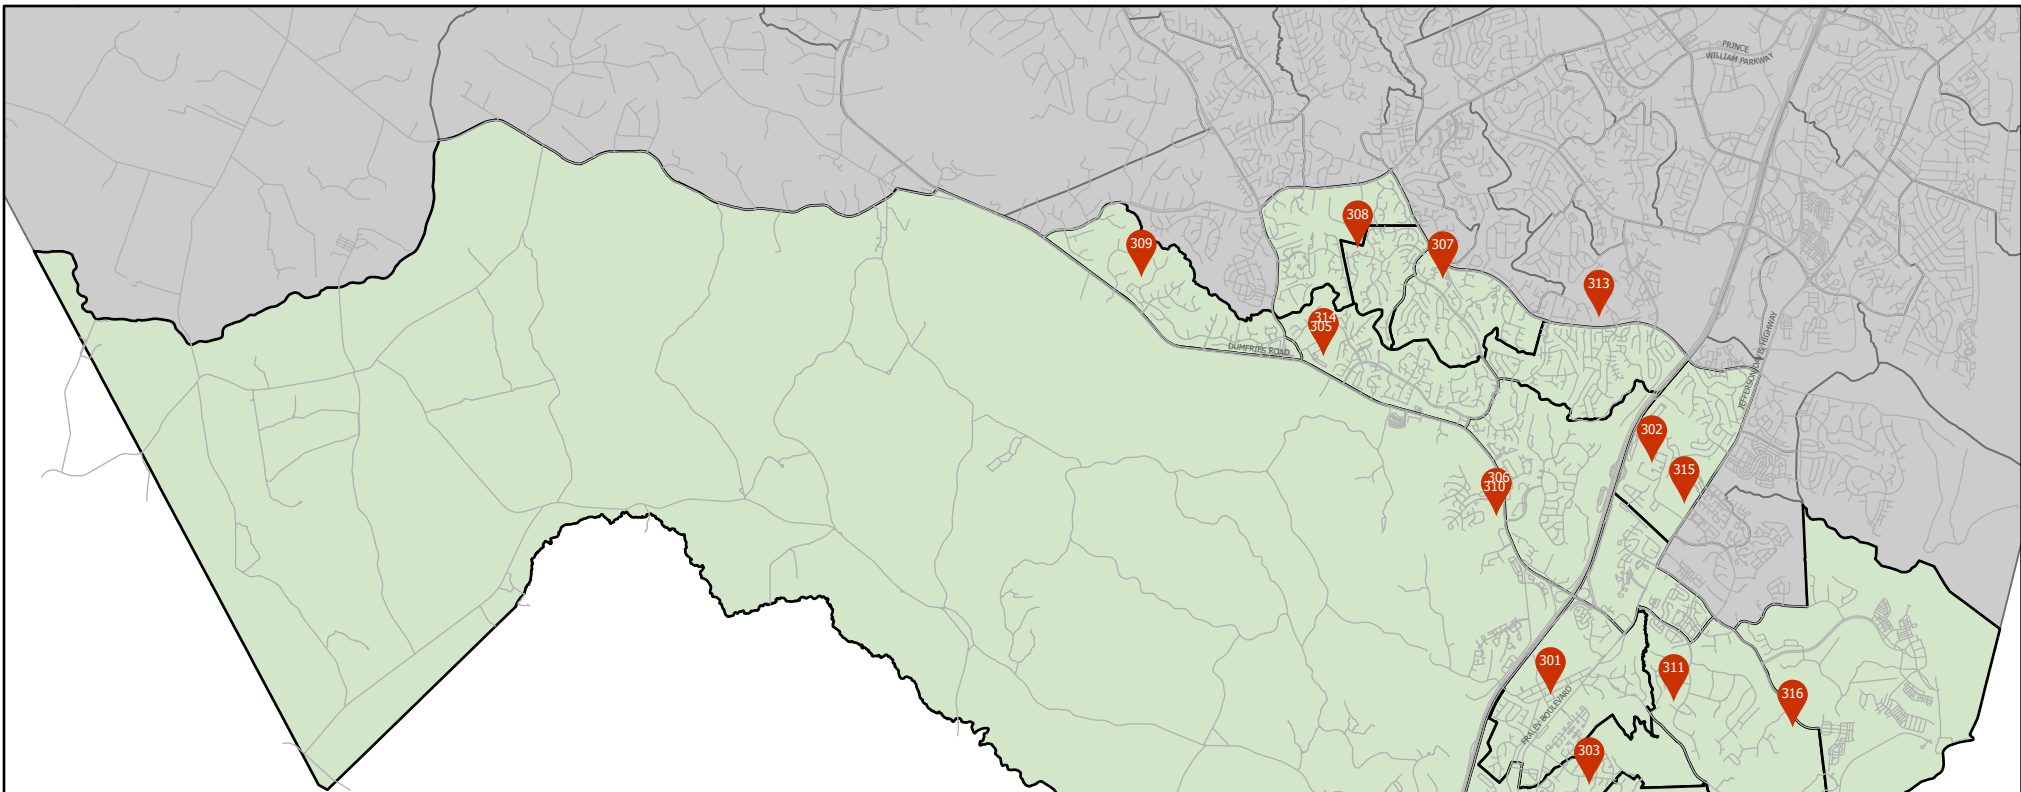

### Precinct 215 - Rosa Parks

Coles District

-  Polling Location
-  Water
-  Census Block Boundary

Location Map

Rosa Parks Elementary School  
 13446 Prindale Drive  
 Woodbridge, VA 22193

**PRINCE WILLIAM**  
 Geographic Information Systems