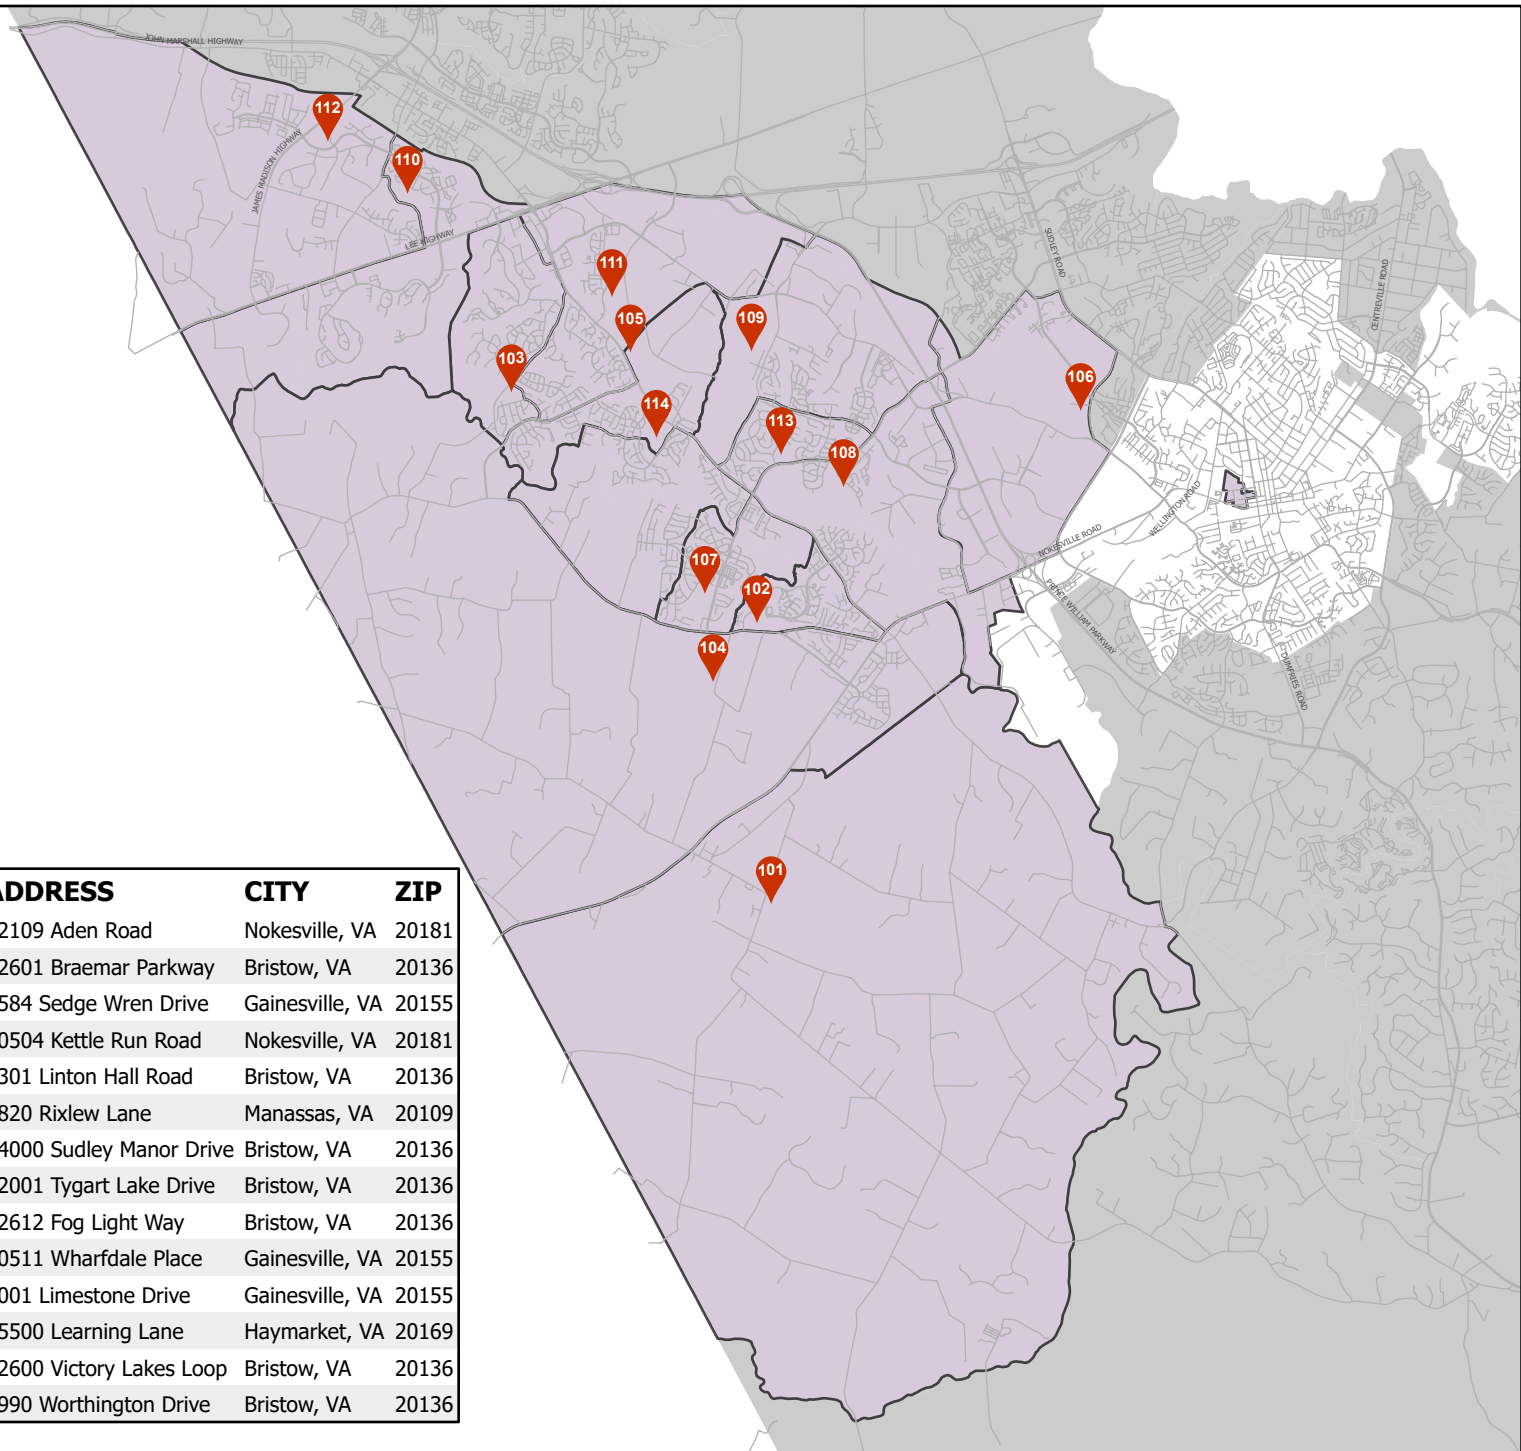

NAME	ADDRESS	CITY	ZIP
101	Brentsville District High School	12109 Aden Road	Nokesville, VA	20181
102	Cedar Point Elementary School	12601 Braemar Parkway	Bristow, VA	20136
103	Glenkirk Elementary School	8584 Sedge Wren Drive	Gainesville, VA	20155
104	Patriot High School	10504 Kettle Run Road	Nokesville, VA	20181
105	Piney Branch Elementary School	8301 Linton Hall Road	Bristow, VA	20136
106	Unity Reed High School	8820 Rixlew Lane	Manassas, VA	20109
107	Marsteller Middle School	14000 Sudley Manor Drive	Bristow, VA	20136
108	Victory Elementary School	12001 Tygart Lake Drive	Bristow, VA	20136
109	Chris Yung Elementary School	12612 Fog Light Way	Bristow, VA	20136
110	Buckland Mills Elementary School	10511 Wharfdale Place	Gainesville, VA	20155
111	Gainesville Middle School	8001 Limestone Drive	Gainesville, VA	20155
112	Haymarket Elementary School	15500 Learning Lane	Haymarket, VA	20169
113	Victory Lakes Community Association	12600 Victory Lakes Loop	Bristow, VA	20136
114	Bristow Run Elementary School	8990 Worthington Drive	Bristow, VA	20136

Brentsville District
Voting Precincts and Polling Locations

Polling Locations

0 0.5 1 2 Miles

PRINCE WILLIAM
Geographic Information Systems