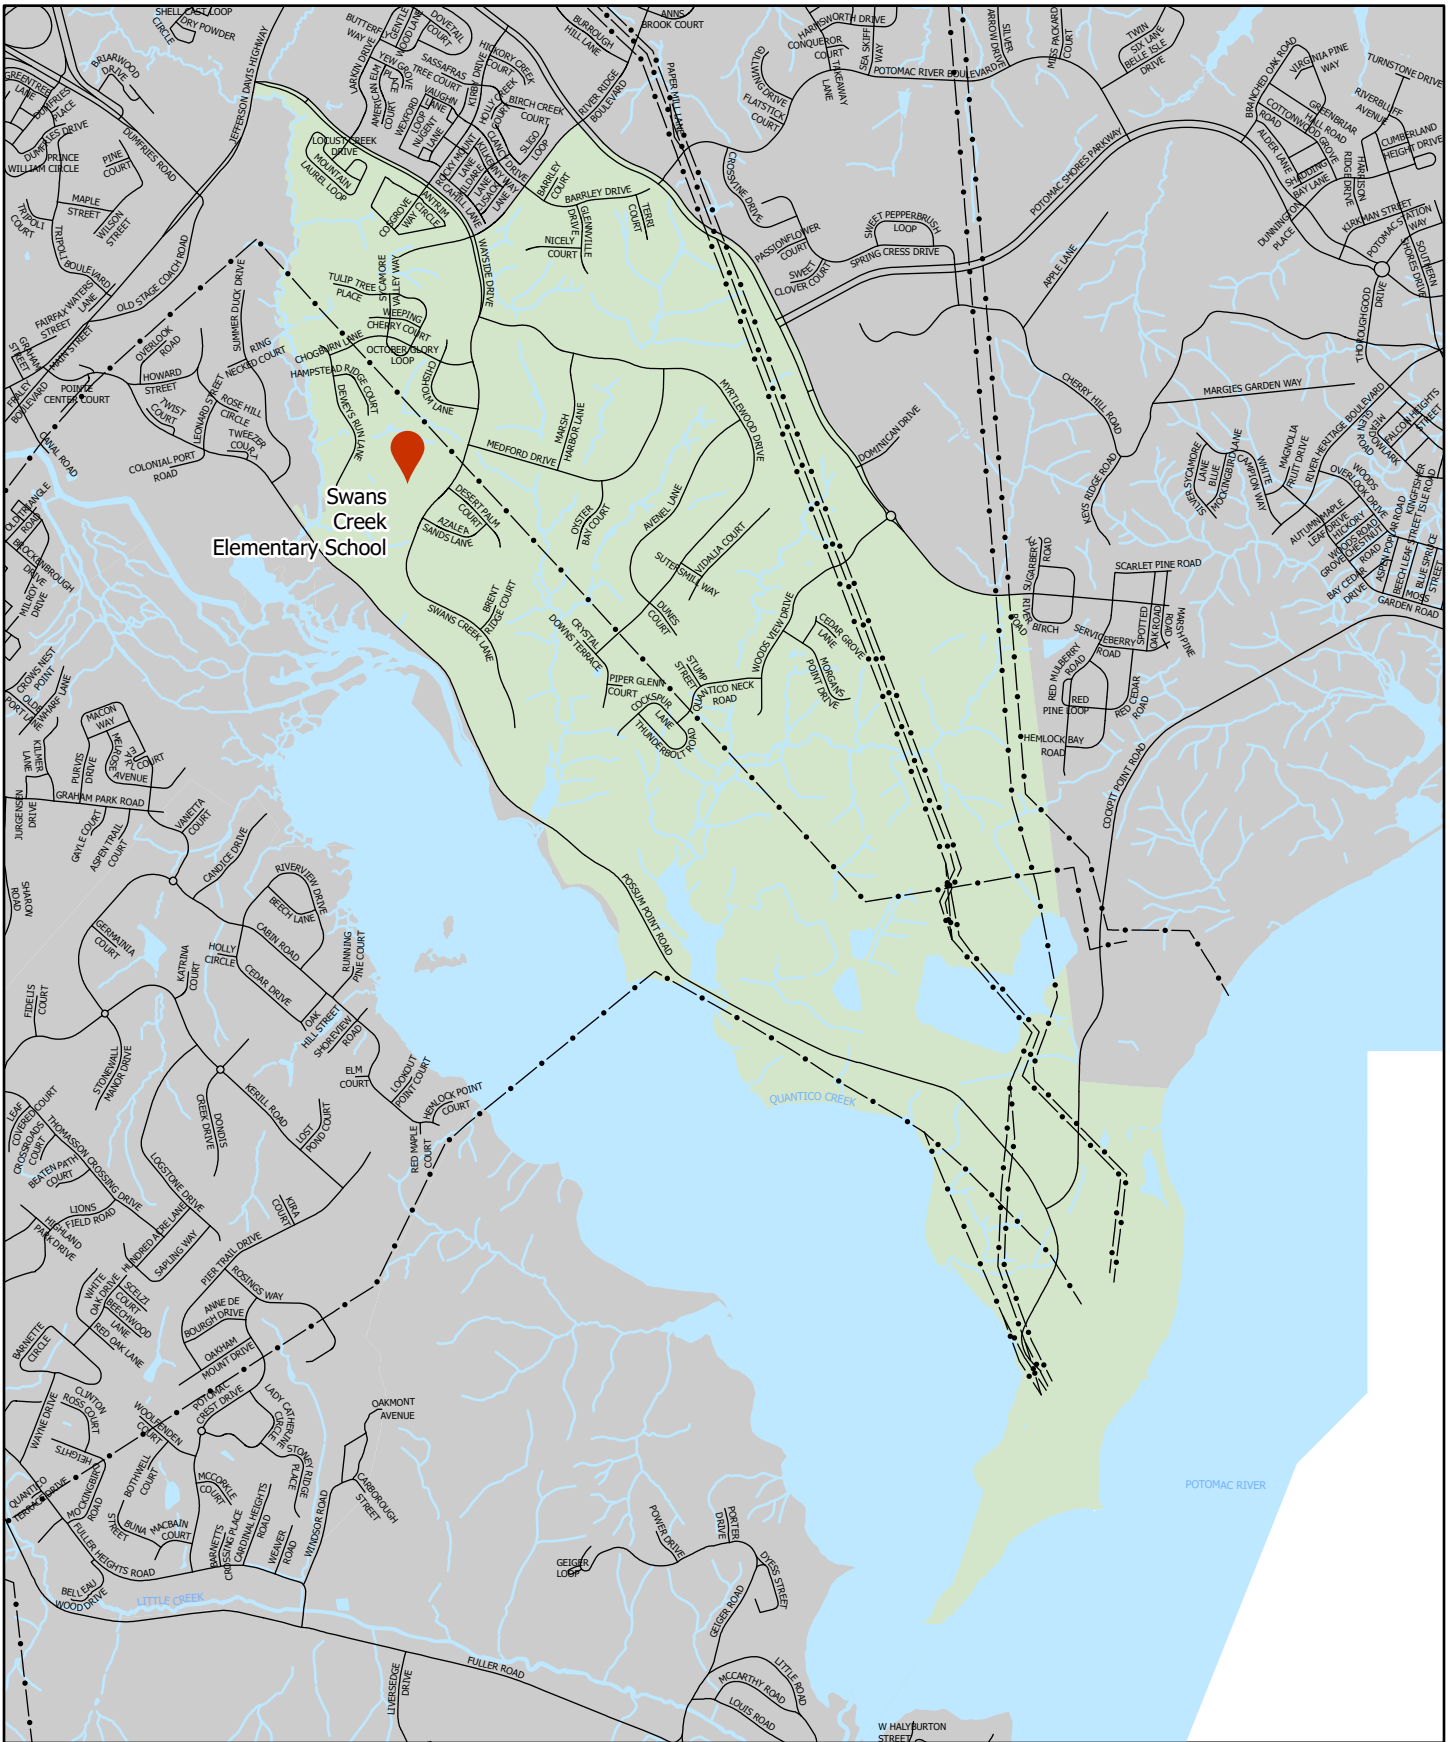

### Precinct 310 - PW Forest

Potomac District

Polling Location

Water

Powerlines

Location Map

First Mount Zion Baptist Church  
 16622 Dumfries Road  
 Dumfries, VA 22025

**PRINCE WILLIAM**  
 Geographic Information Systems