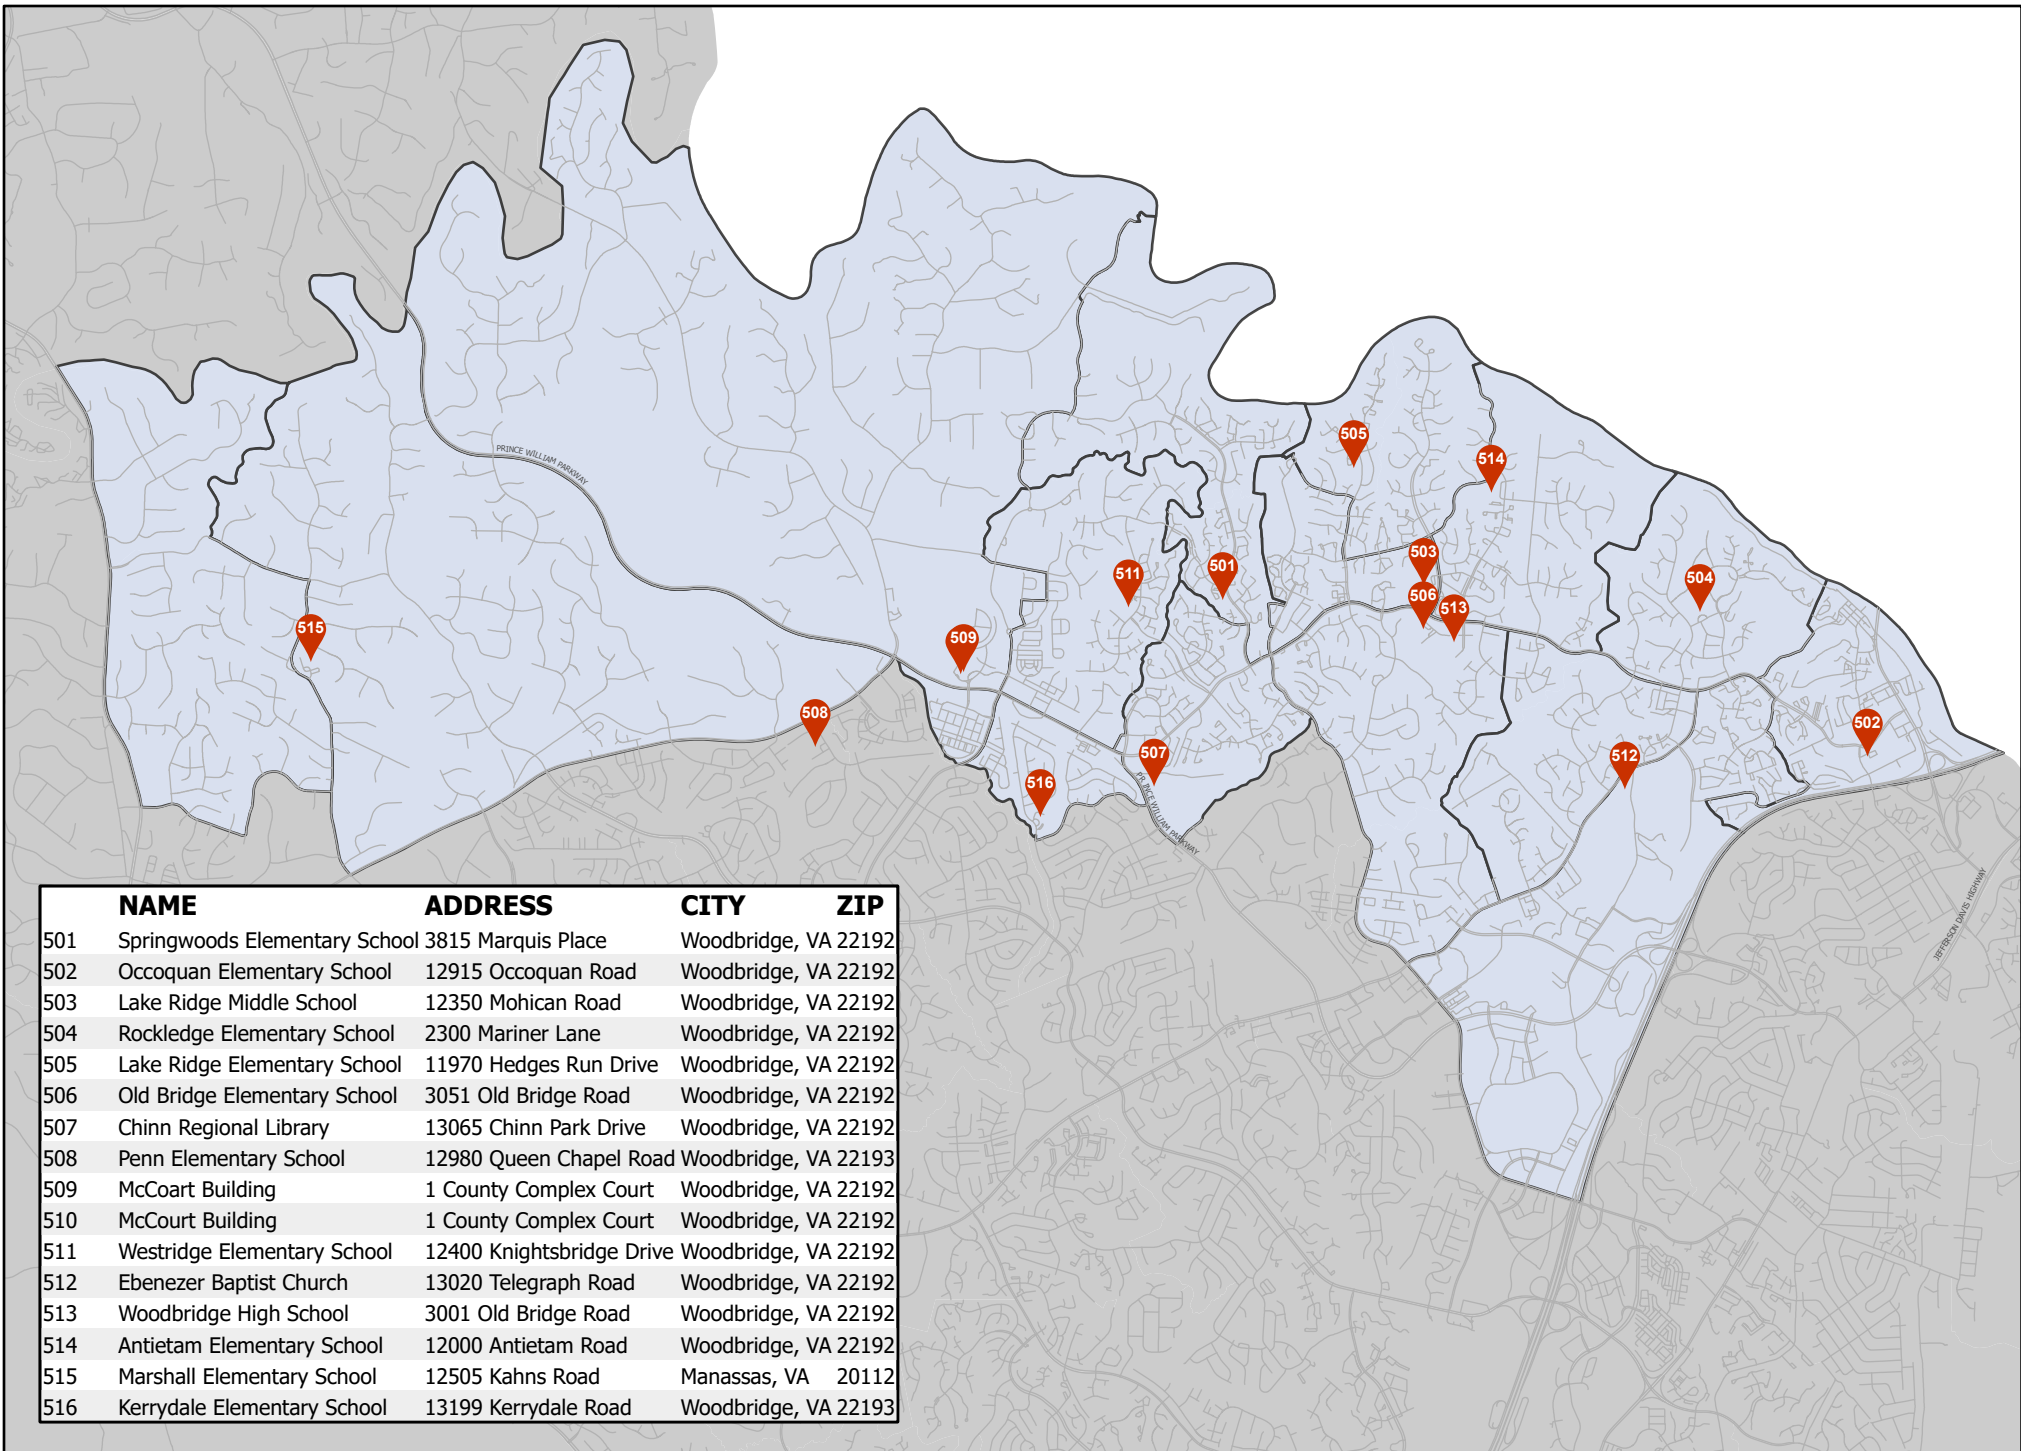

### Precinct 414 - Seymour

Gainesville District

-  Polling Location
-  Water
-  Railroad

Location Map

Bull Run Library  
 8051 Ashton Ave  
 Manassas, VA 20109

	<b>NAME</b>	<b>ADDRESS</b>	<b>CITY</b>	<b>ZIP</b>
501	Springwoods Elementary School	3815 Marquis Place	Woodbridge, VA	22192
502	Occoquan Elementary School	12915 Occoquan Road	Woodbridge, VA	22192
503	Lake Ridge Middle School	12350 Mohican Road	Woodbridge, VA	22192
504	Rockledge Elementary School	2300 Mariner Lane	Woodbridge, VA	22192
505	Lake Ridge Elementary School	11970 Hedges Run Drive	Woodbridge, VA	22192
506	Old Bridge Elementary School	3051 Old Bridge Road	Woodbridge, VA	22192
507	Chinn Regional Library	13065 Chinn Park Drive	Woodbridge, VA	22192
508	Penn Elementary School	12980 Queen Chapel Road	Woodbridge, VA	22193
509	McCoart Building	1 County Complex Court	Woodbridge, VA	22192
510	McCourt Building	1 County Complex Court	Woodbridge, VA	22192
511	Westridge Elementary School	12400 Knightsbridge Drive	Woodbridge, VA	22192
512	Ebenezer Baptist Church	13020 Telegraph Road	Woodbridge, VA	22192
513	Woodbridge High School	3001 Old Bridge Road	Woodbridge, VA	22192
514	Antietam Elementary School	12000 Antietam Road	Woodbridge, VA	22192
515	Marshall Elementary School	12505 Kahns Road	Manassas, VA	20112
516	Kerrydale Elementary School	13199 Kerrydale Road	Woodbridge, VA	22193