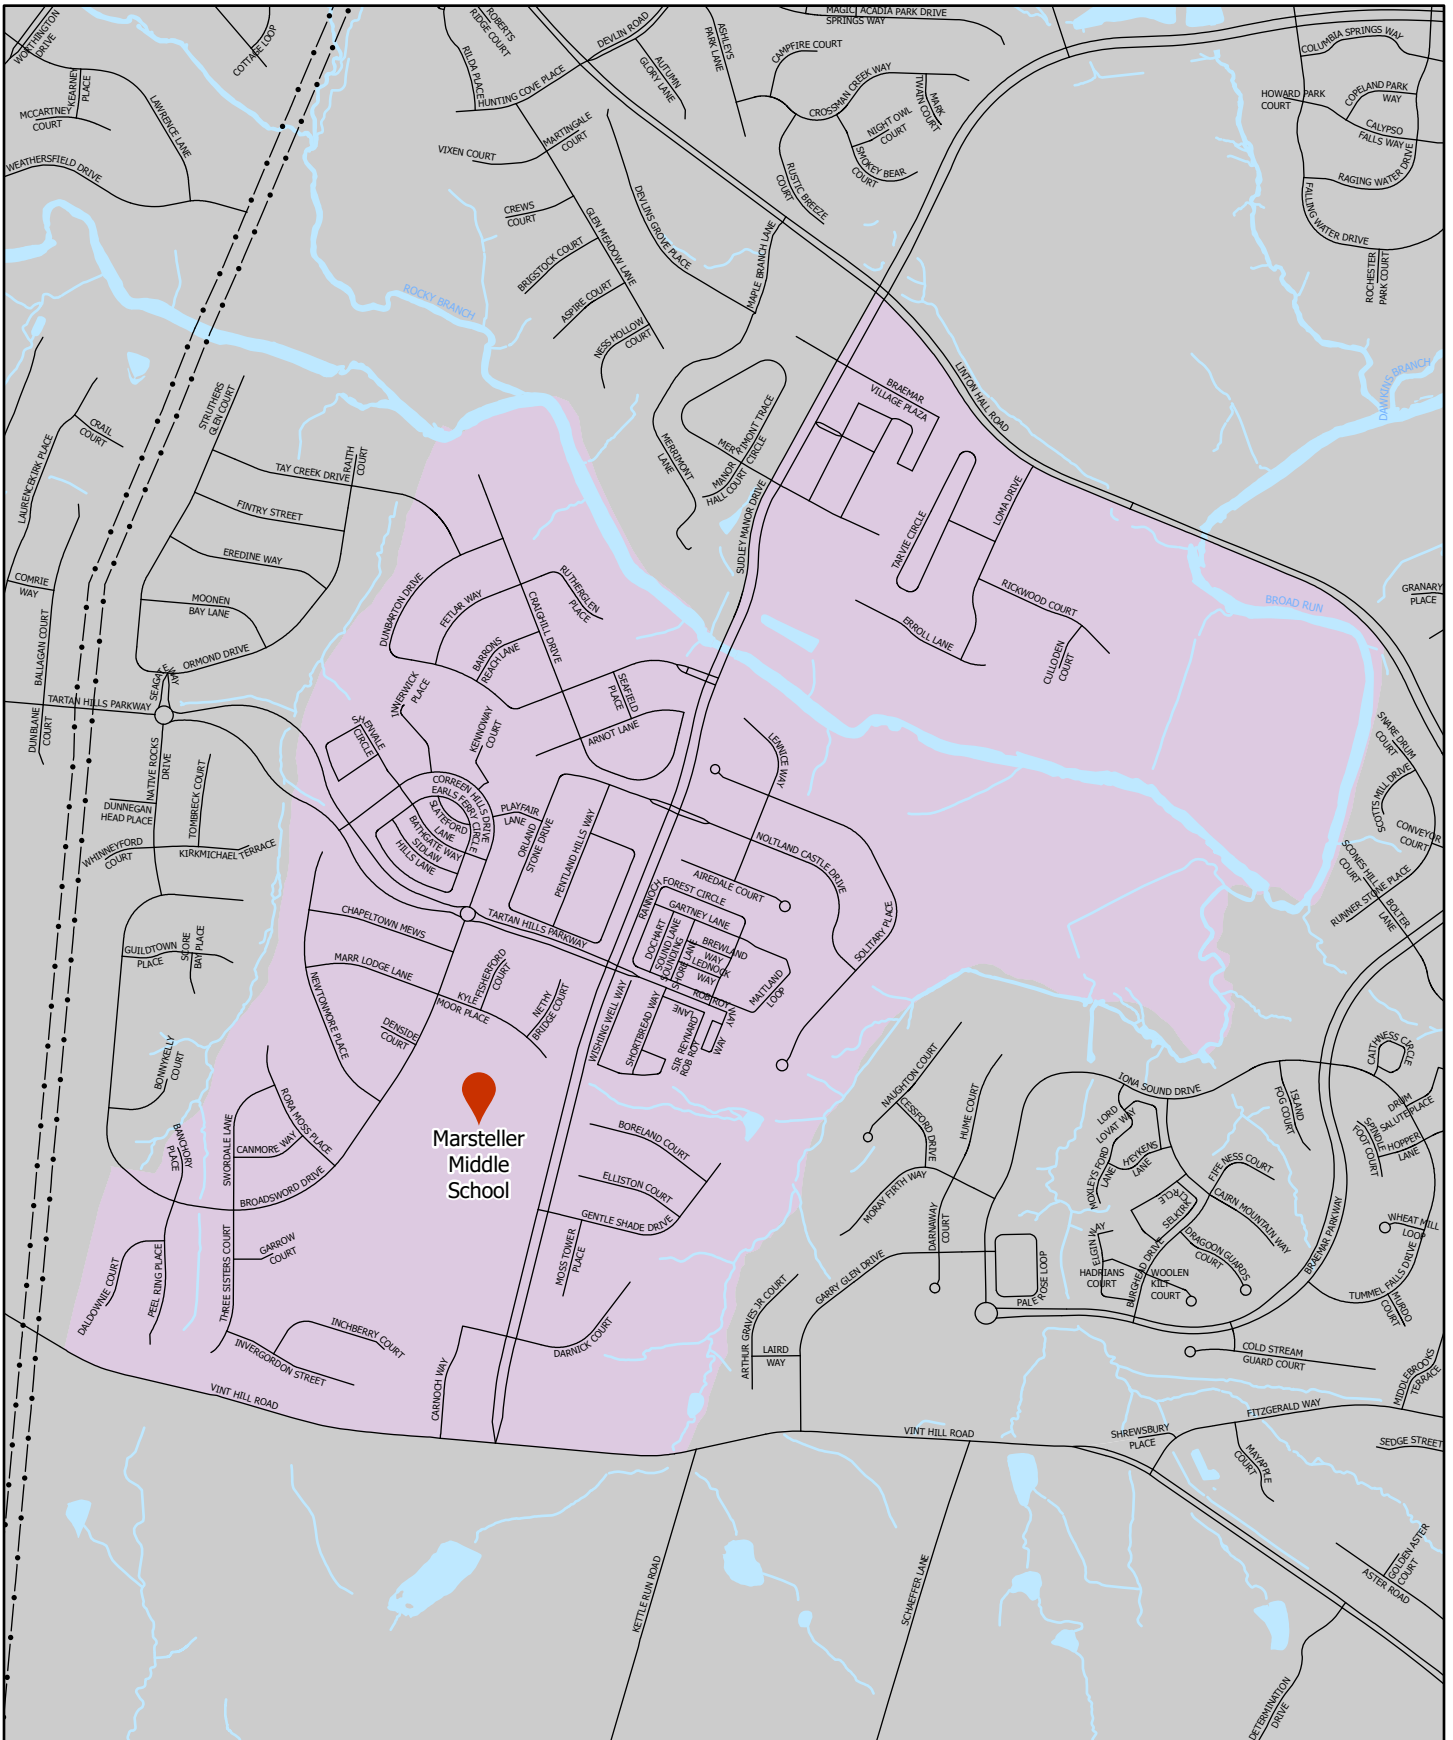

**PRINCE WILLIAM**  
Geographic Information Systems

  
**Marsteller Middle School**  
 14000 Sudley Manor Drive  
 Bristow, VA 20136

**Precinct 107 - Marsteller**  
Brentsville District

-  Polling Location
-  Water
-  Powerlines