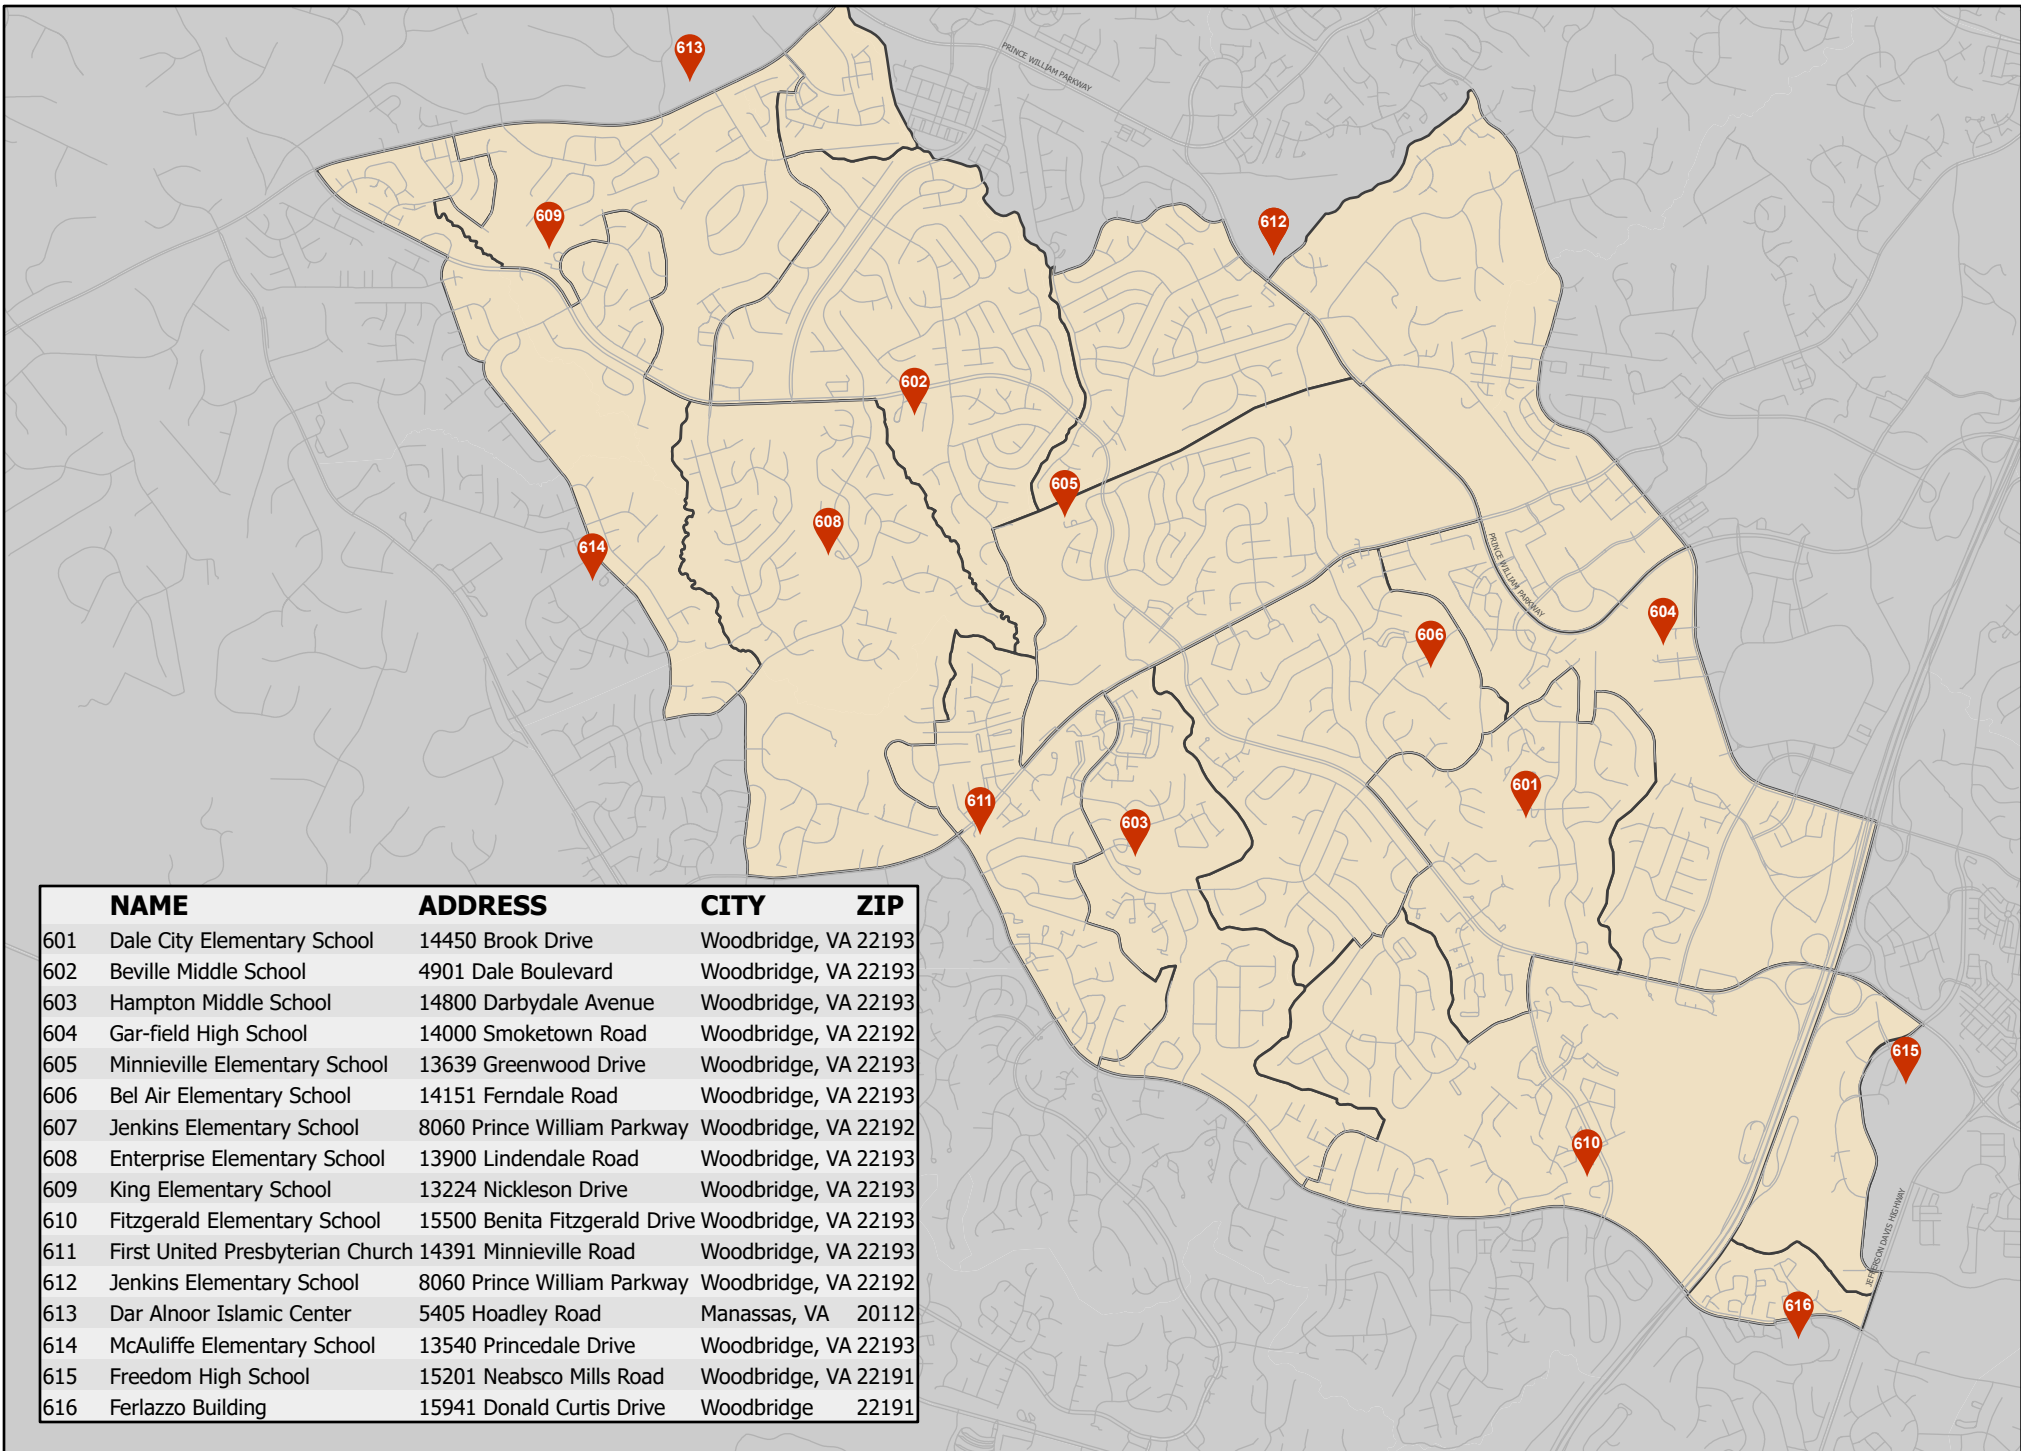

### Precinct 516 - Kerrydale

Occoquan District

Polling Location

Water

Location Map

Kerrydale Elementary School  
 13199 Kerrydale Road  
 Woodbridge, VA 22193

**PRINCE WILLIAM**  
 Geographic Information Systems